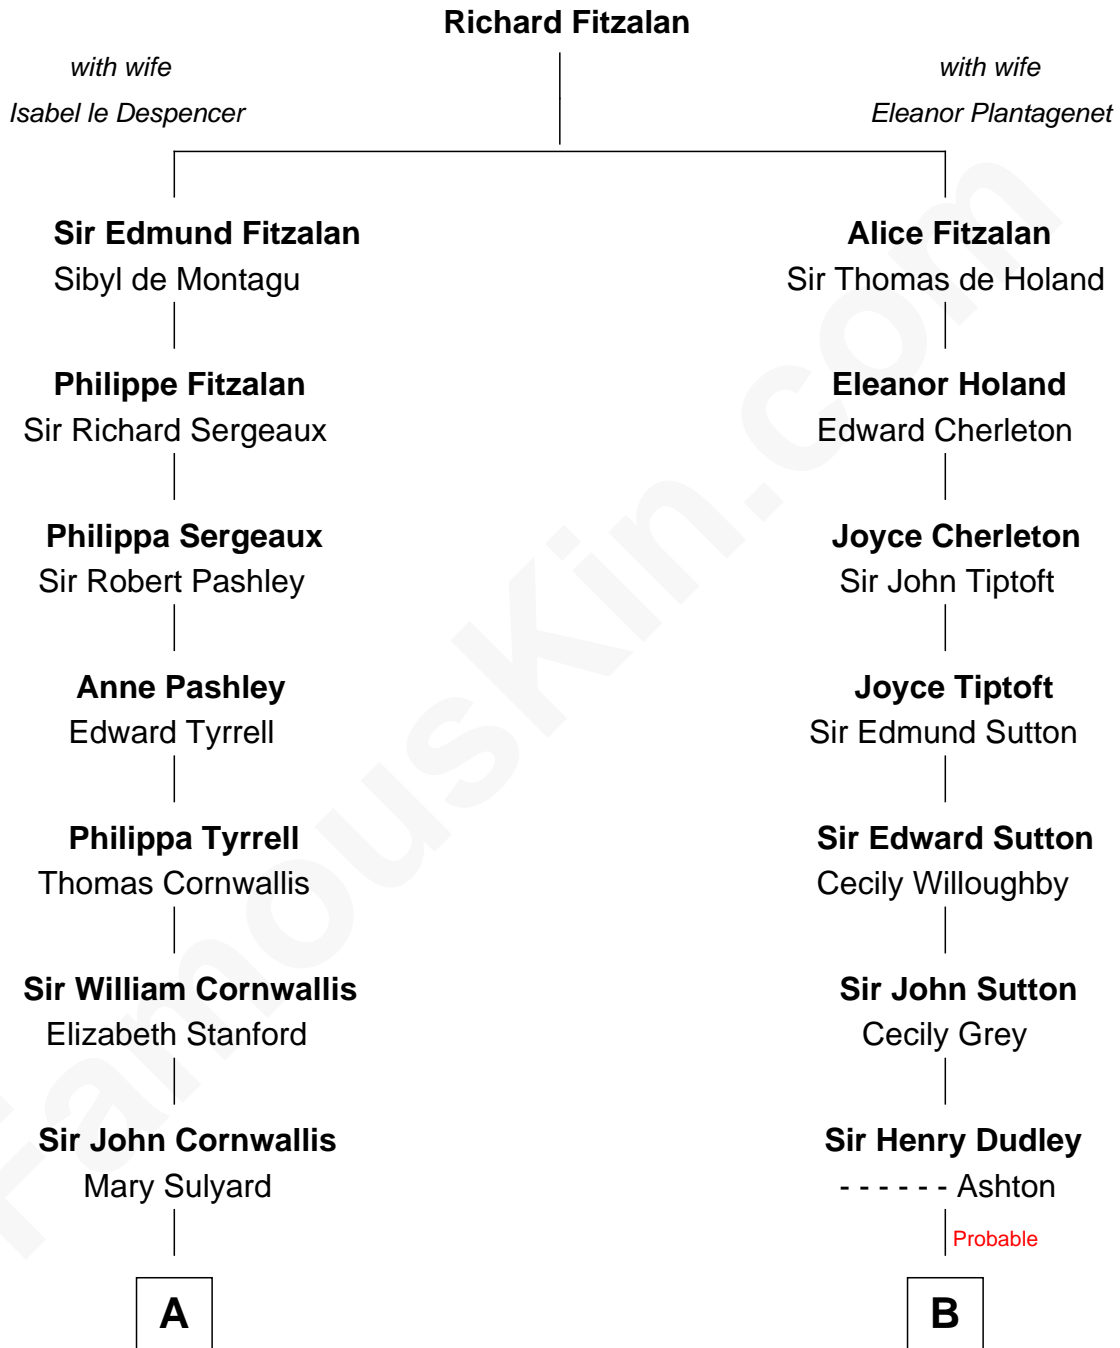

FamousKin.com
Relationship Chart of
Ellen Louise (Axson) Wilson
First Lady of President Woodrow Wilson

18th cousin of
Dick Clark
Radio and TV Host

C

Rev. Samuel Edward Axson

Margaret Jane Hoyt

Ellen Louise (Axson) Wilson

First Lady of Woodrow Wilson

D

Julia Fuller Barnard

Richard Augustus Clark

Dick Clark

Radio and TV Host

FamousKin.com