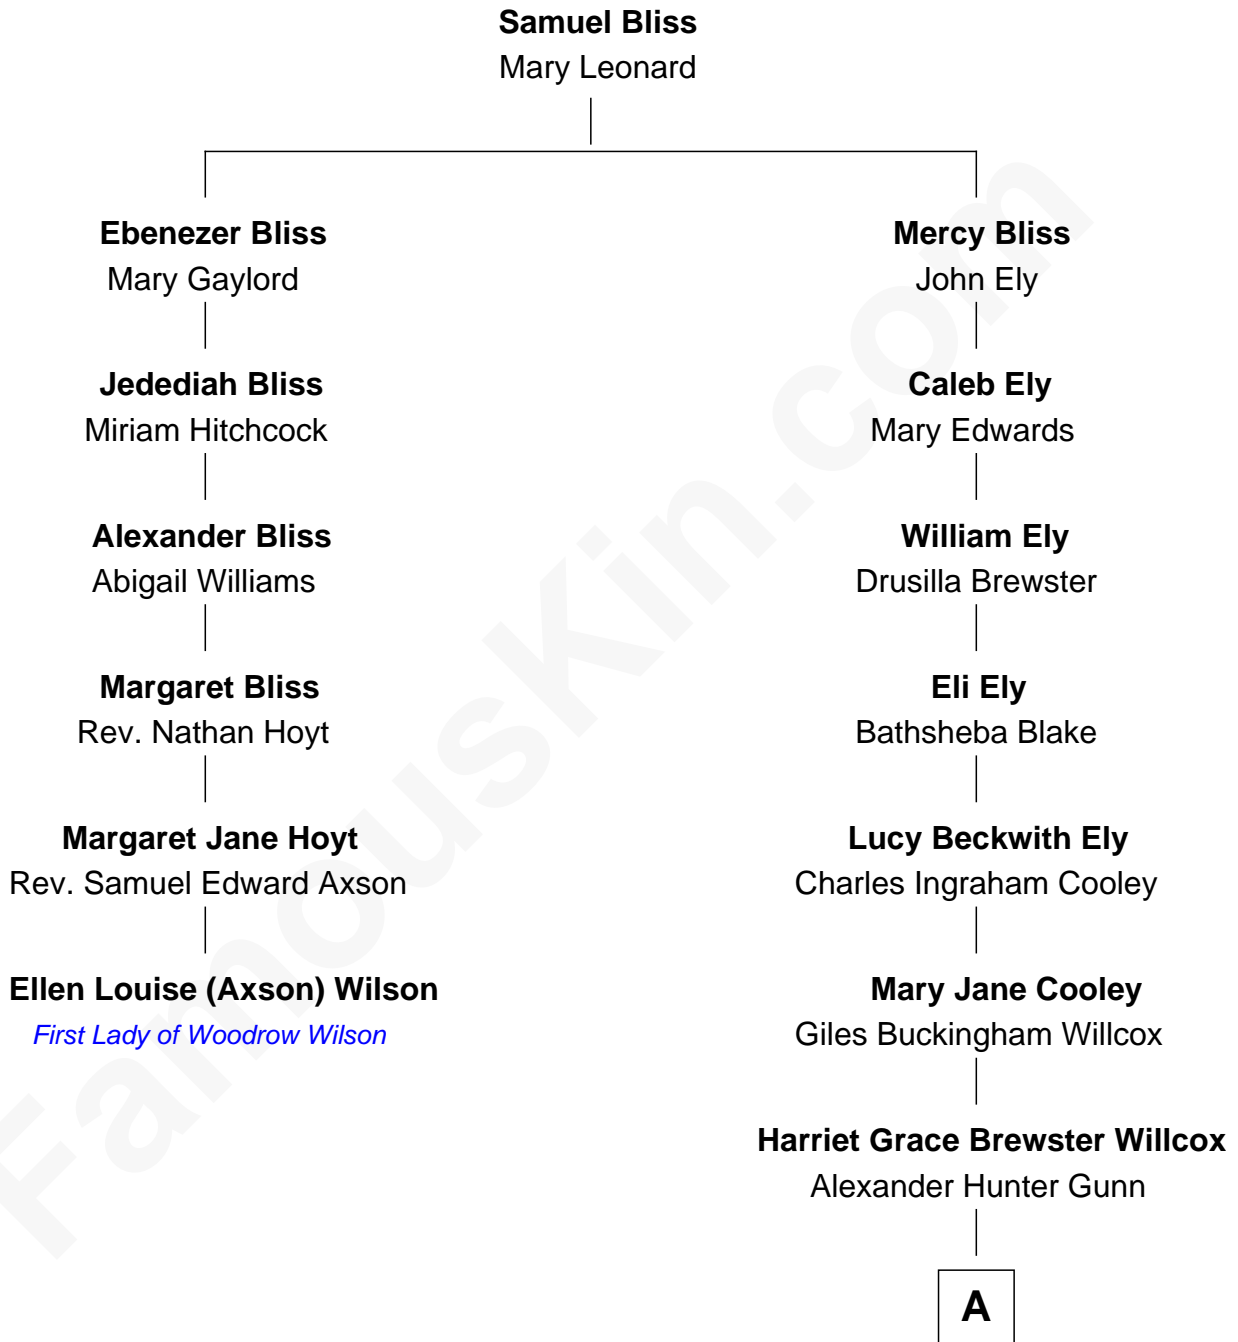

FamousKin.com
Relationship Chart of
Ellen Louise (Axson) Wilson
First Lady of President Woodrow Wilson

5th cousin 4 times removed of

Andrew Shue
TV Actor

A

Mary Brewster Gunn
Adoniram Judson Wells

Anne Brewster Wells
James William Shue

Andrew Shue
TV Actor