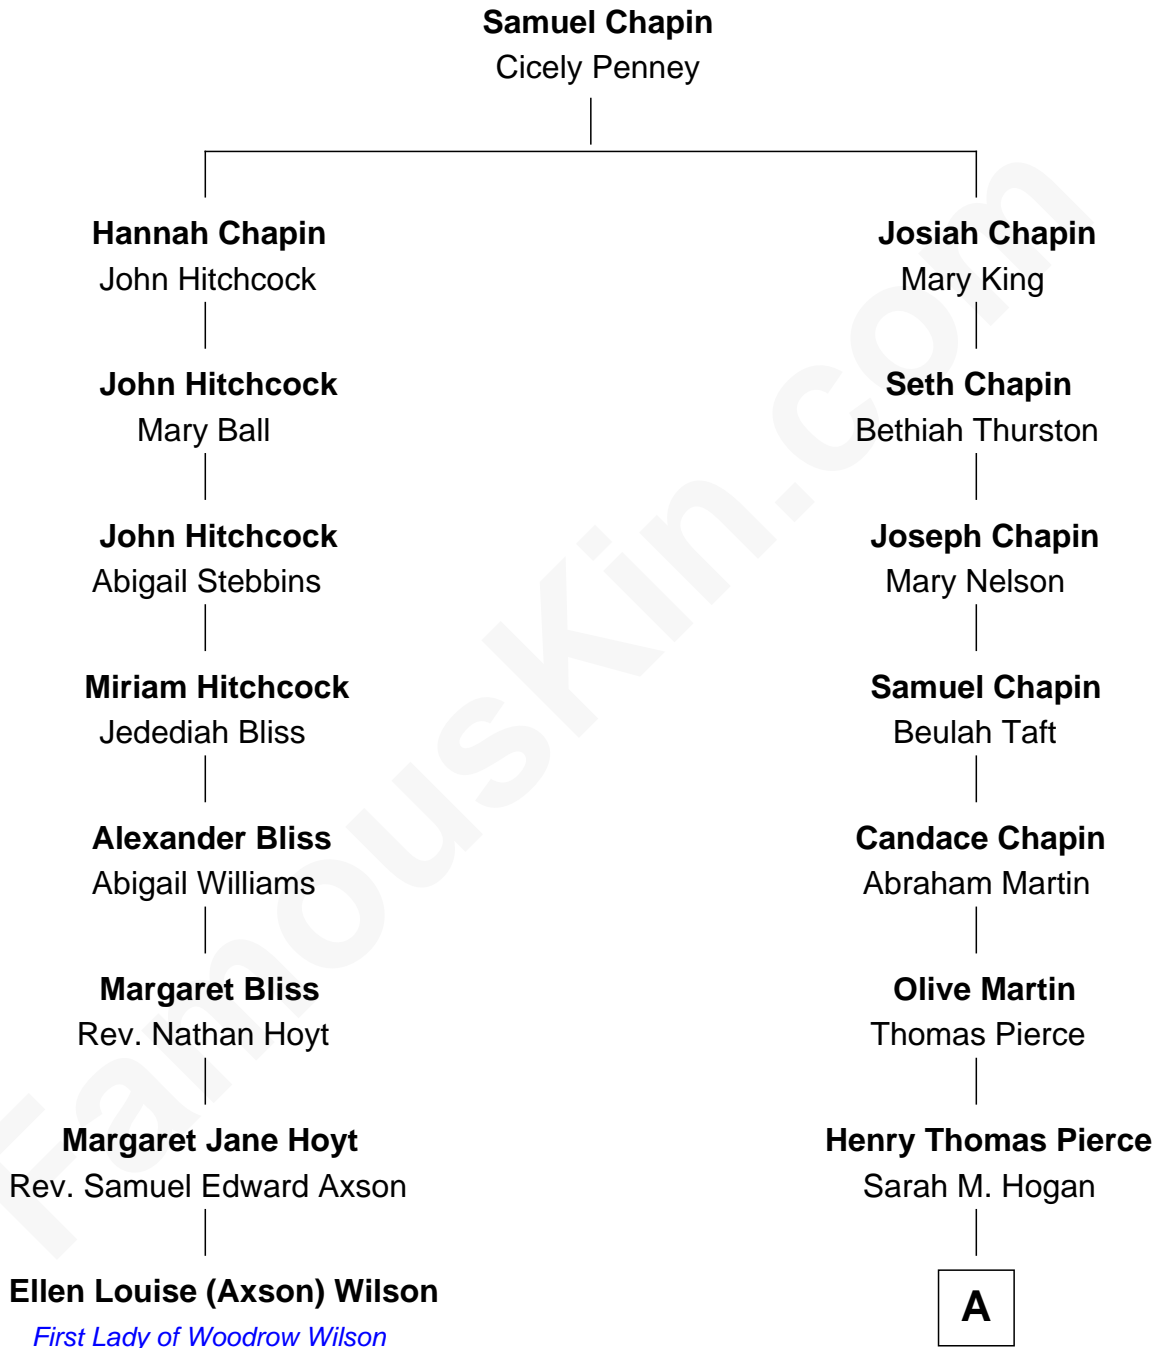

FamousKin.com
Relationship Chart of
Ellen Louise (Axson) Wilson
First Lady of President Woodrow Wilson

7th cousin 2 times removed of

David Hyde Pierce
Stage, TV, and Movie Actor

A

—
Arthur J. Pierce

Helen E. Hyde

—
George Hyde Pierce

Laura Marie Hughes

—
David Hyde Pierce

Stage, TV, and Movie Actor

FamousKin.com