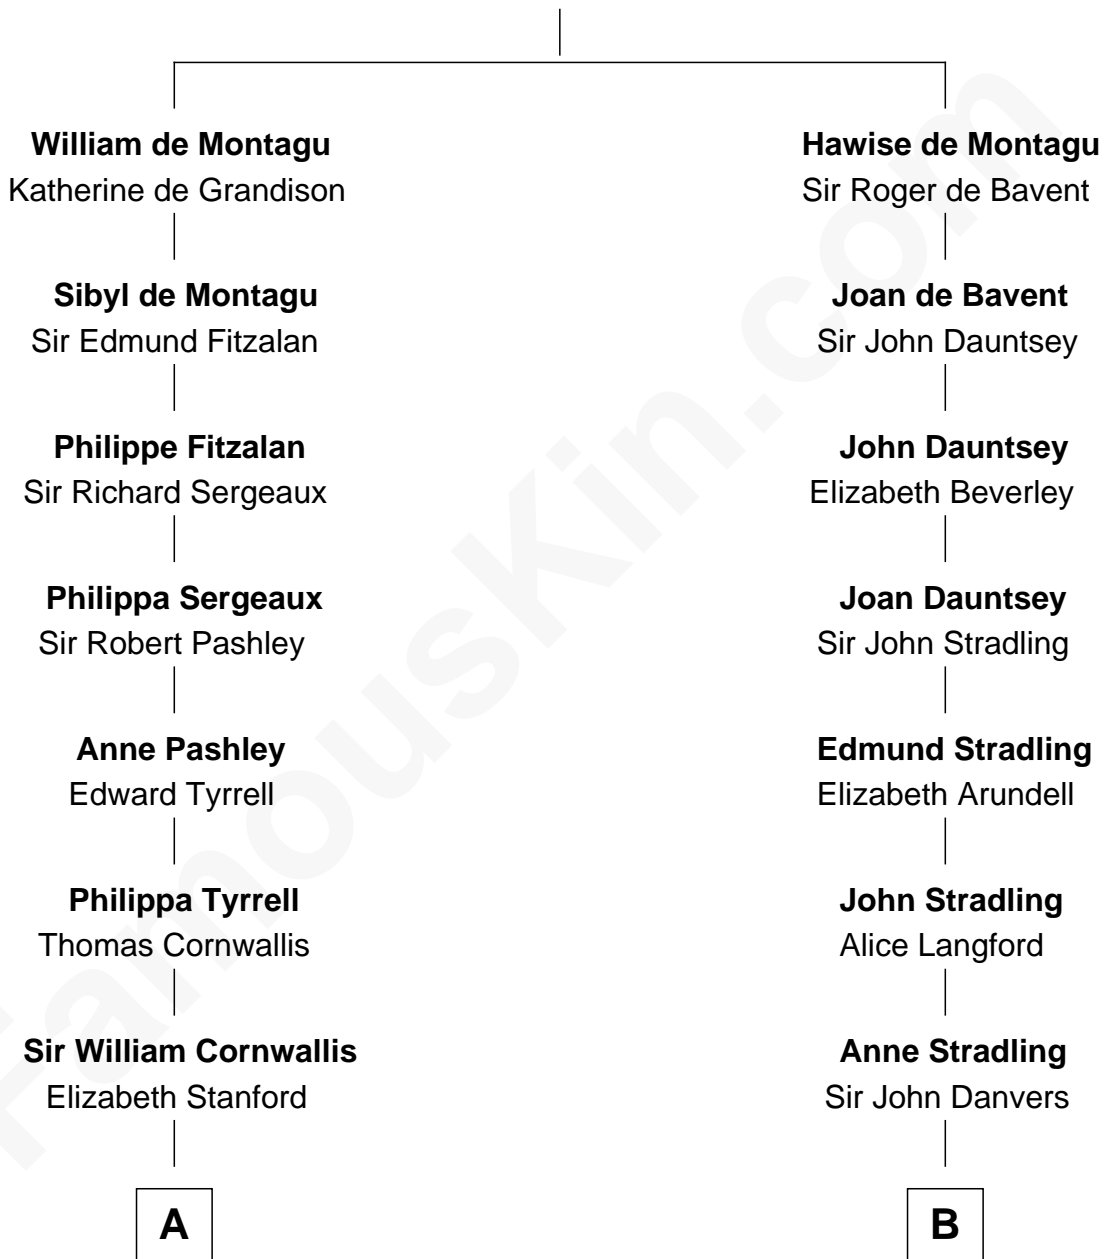

FamousKin.com
Relationship Chart of
Ellen Louise (Axson) Wilson
First Lady of President Woodrow Wilson

19th cousin 2 times removed of

John McCain
U.S. Senator from Arizona

Sir William de Montagu
 Elizabeth de Montfort

C

Rebecca Longstreet FitzRandolph

Rev. Isaac Stockton Keith Axson

Rev. Samuel Edward Axson

Margaret Jane Hoyt

Ellen Louise (Axson) Wilson

First Lady of Woodrow Wilson

D