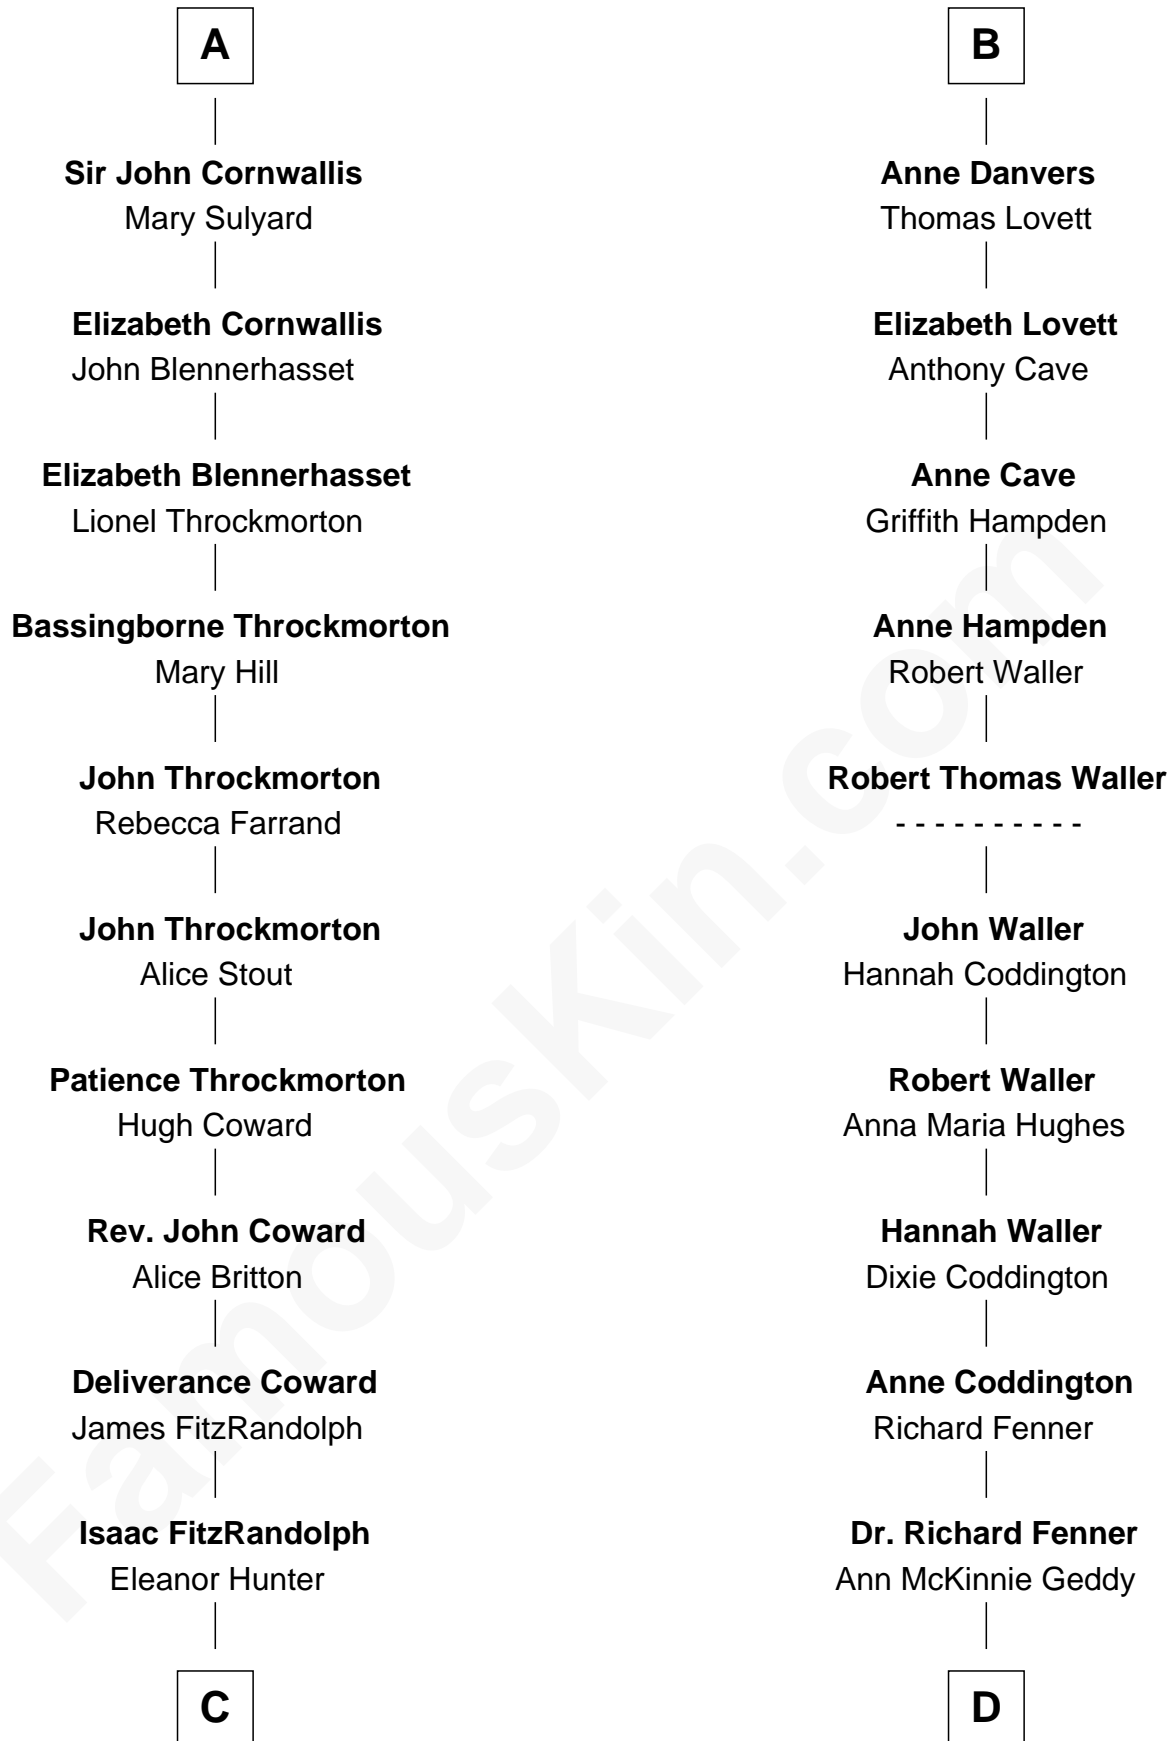

FamousKin.com
Relationship Chart of
Ellen Louise (Axson) Wilson
First Lady of President Woodrow Wilson

19th cousin 2 times removed of

John McCain
U.S. Senator from Arizona

Sir William de Montagu
 Elizabeth de Montfort

C

Rebecca Longstreet FitzRandolph

Rev. Isaac Stockton Keith Axson

Rev. Samuel Edward Axson

Margaret Jane Hoyt

Ellen Louise (Axson) Wilson

First Lady of Woodrow Wilson

D

Eliza Geddy Fenner

James Vaulx

James Junius Vaulx

Margaret Garside

Katherine Davey Vaulx

Adm. John Sidney McCain

Adm. John Sidney McCain

Roberta Wright