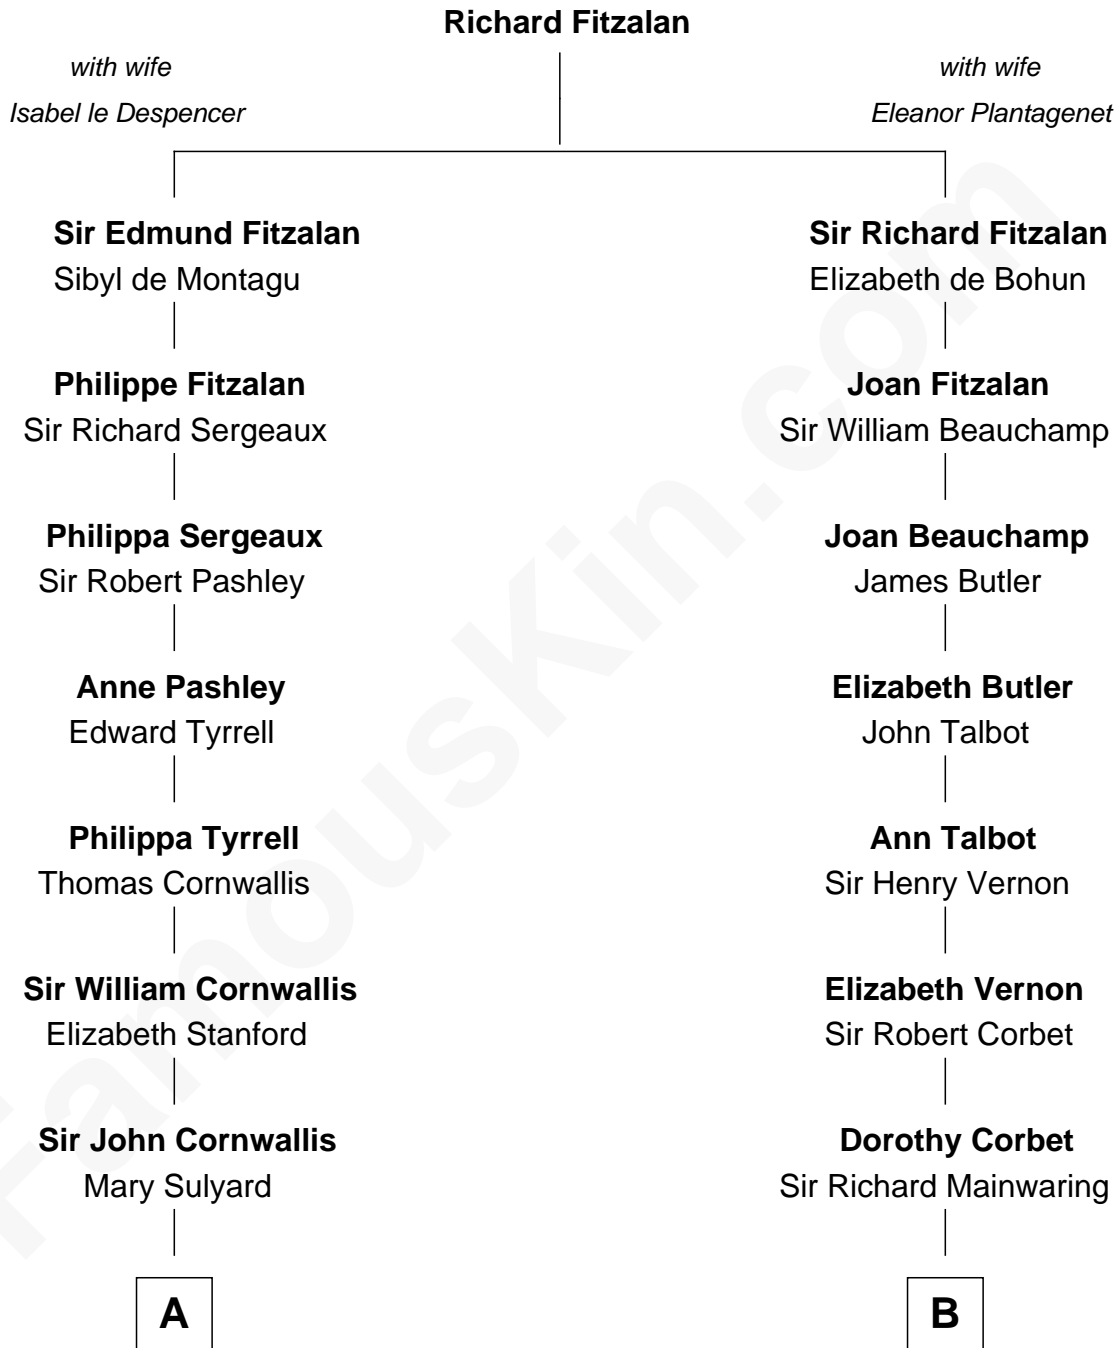

**FamousKin.com**  
**Relationship Chart of**  
**Ellen Louise (Axson) Wilson**  
*First Lady of President Woodrow Wilson*

18th cousin of

**Melvyn Douglas**  
*Movie Actor*

**C**

Rev. Samuel Edward Axson

Margaret Jane Hoyt

Ellen Louise (Axson) Wilson

*First Lady of Woodrow Wilson*

**D**

Lena Priscilla Shackelford

Edouard Gregory Hesselberg

Melvyn Douglas

*Movie Actor*

FamousKin.com