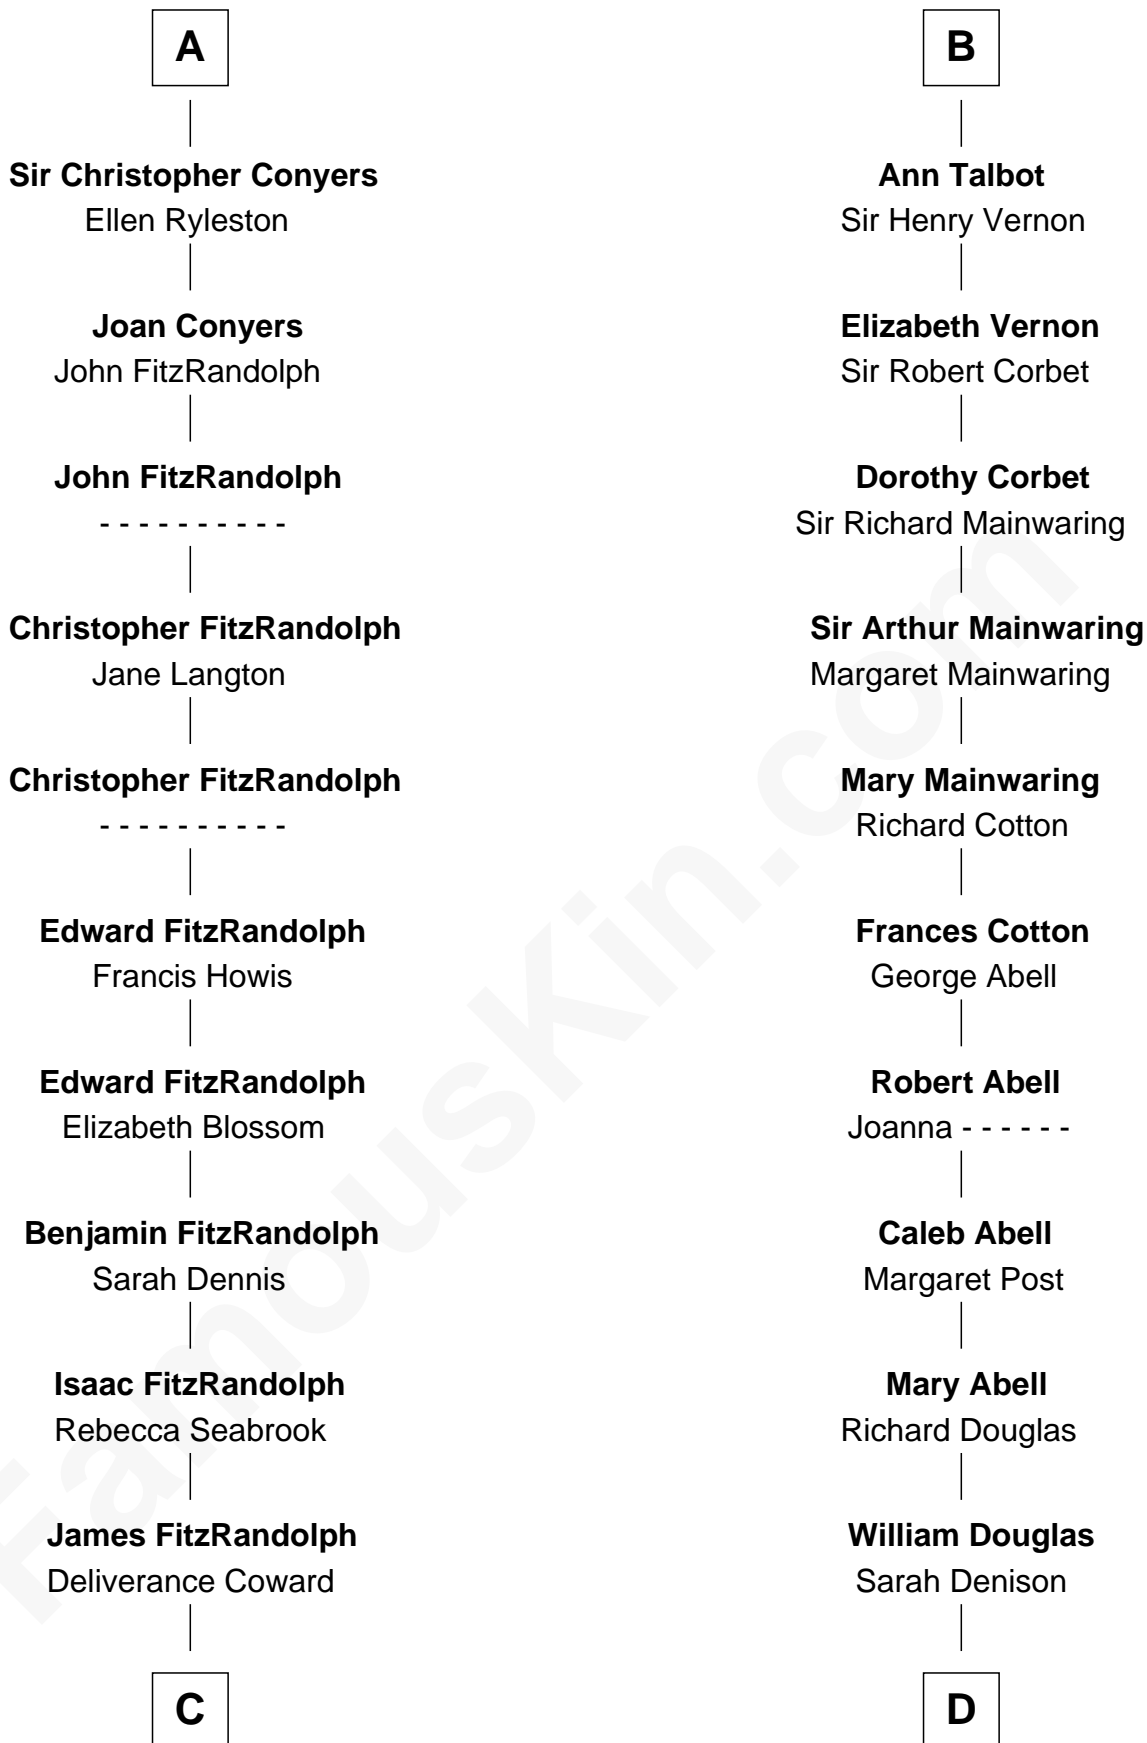

**FamousKin.com**  
**Relationship Chart of**  
**Ellen Louise (Axson) Wilson**  
*First Lady of President Woodrow Wilson*

20th cousin 1 time removed of

**Melvyn Douglas**  
*Movie Actor*

**Sir William de Ros**  
 Lucy FitzPiers

**C**

**Isaac FitzRandolph**

Eleanor Hunter

**Rebecca Longstreet FitzRandolph**

Rev. Isaac Stockton Keith Axson

**Rev. Samuel Edward Axson**

Margaret Jane Hoyt

**Ellen Louise (Axson) Wilson**

*First Lady of Woodrow Wilson*

**D**

**Richard Douglas**

Lucy Way

**Erskine Douglas**

Sophia Garrett

**Emma Jane Douglas**

Col. George Taliaferro Shackelford

**Lena Priscilla Shackelford**

Edouard Gregory Hesselberg

**Melvyn Douglas**

*Movie Actor*

FamousKin.com