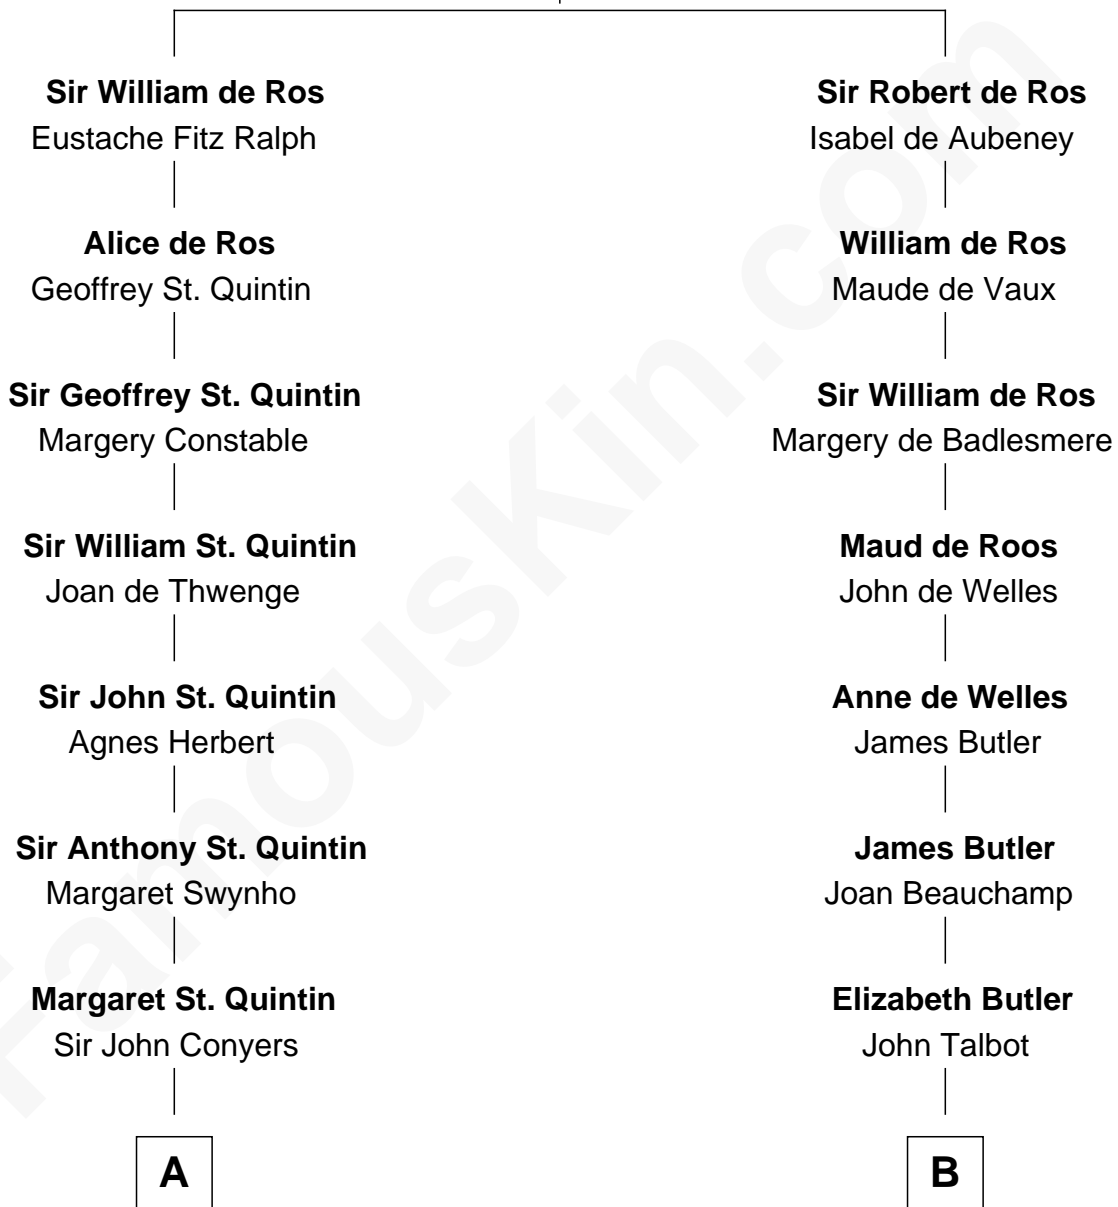

**FamousKin.com**  
**Relationship Chart of**  
**Ellen Louise (Axson) Wilson**  
*First Lady of President Woodrow Wilson*

20th cousin 1 time removed of

**Melvyn Douglas**  
*Movie Actor*

**Sir William de Ros**  
 Lucy FitzPiers

**C**

**Isaac FitzRandolph**

Eleanor Hunter

**Rebecca Longstreet FitzRandolph**

Rev. Isaac Stockton Keith Axson

**Rev. Samuel Edward Axson**

Margaret Jane Hoyt

**Ellen Louise (Axson) Wilson**

*First Lady of Woodrow Wilson*

**D**

**Richard Douglas**

Lucy Way

**Erskine Douglas**

Sophia Garrett

**Emma Jane Douglas**

Col. George Taliaferro Shackelford