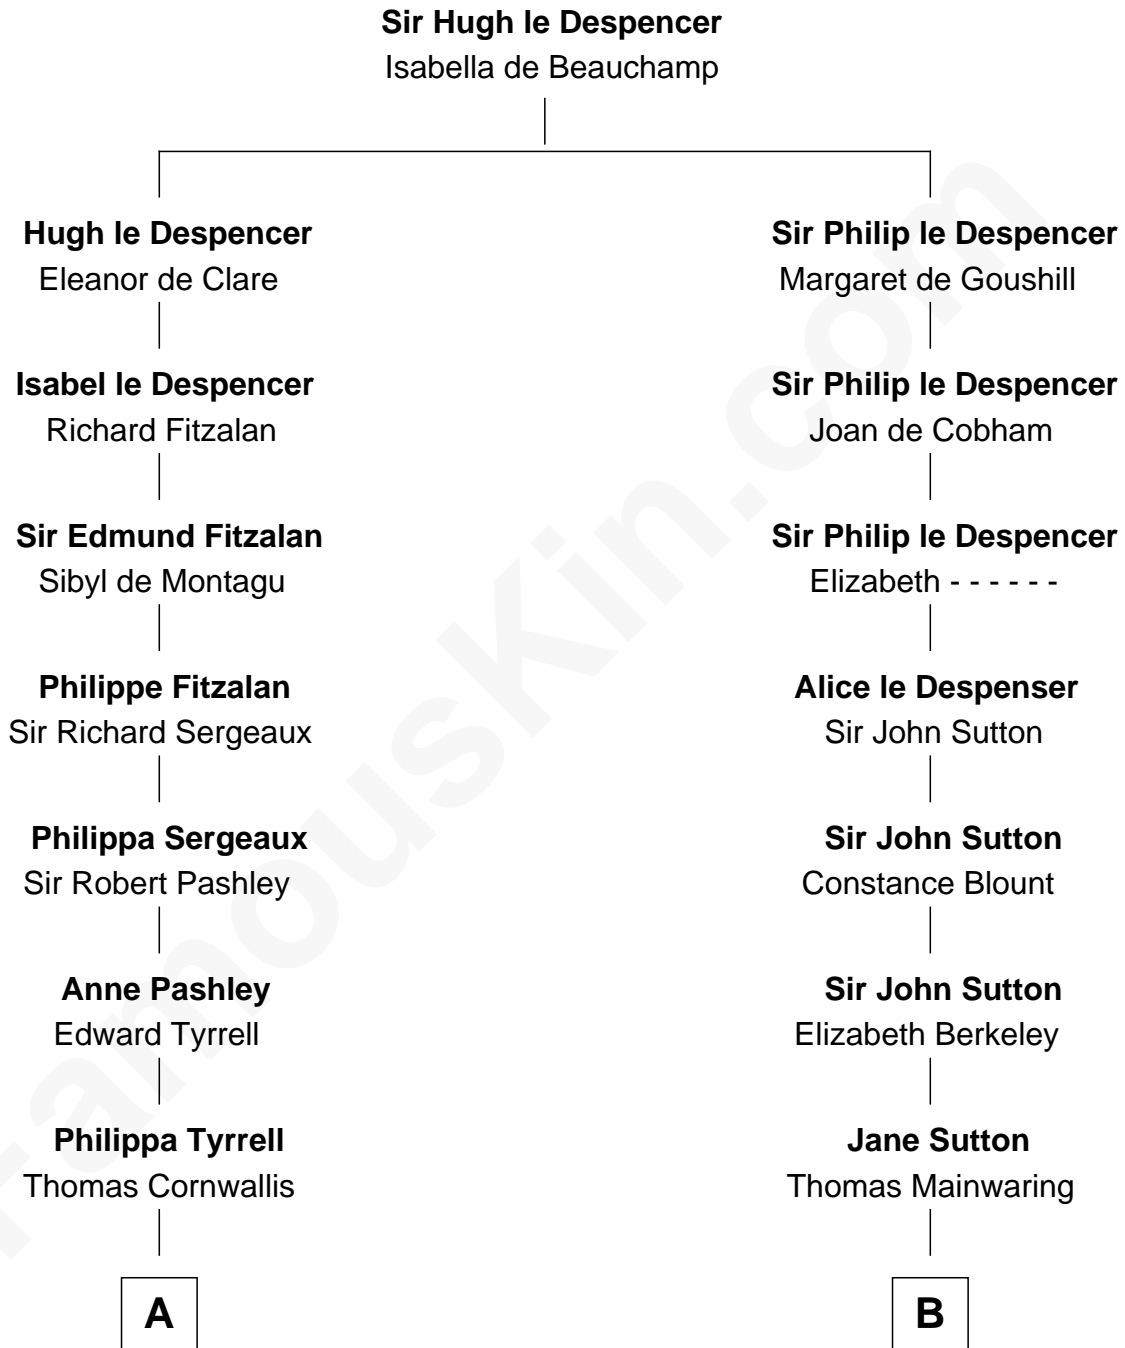

**FamousKin.com**  
**Relationship Chart of**  
**Ellen Louise (Axson) Wilson**  
*First Lady of President Woodrow Wilson*

19th cousin 1 time removed of

**Melvyn Douglas**  
*Movie Actor*

**C**

**Isaac FitzRandolph**  
Eleanor Hunter

**Rebecca Longstreet FitzRandolph**  
Rev. Isaac Stockton Keith Axson

**Rev. Samuel Edward Axson**  
Margaret Jane Hoyt

**Ellen Louise (Axson) Wilson**  
*First Lady of Woodrow Wilson*

**D**

**Emma Jane Douglas**  
Col. George Taliaferro Shackelford

**Lena Priscilla Shackelford**  
Edouard Gregory Hesselberg

**Melvyn Douglas**  
*Movie Actor*

FamousKin.com