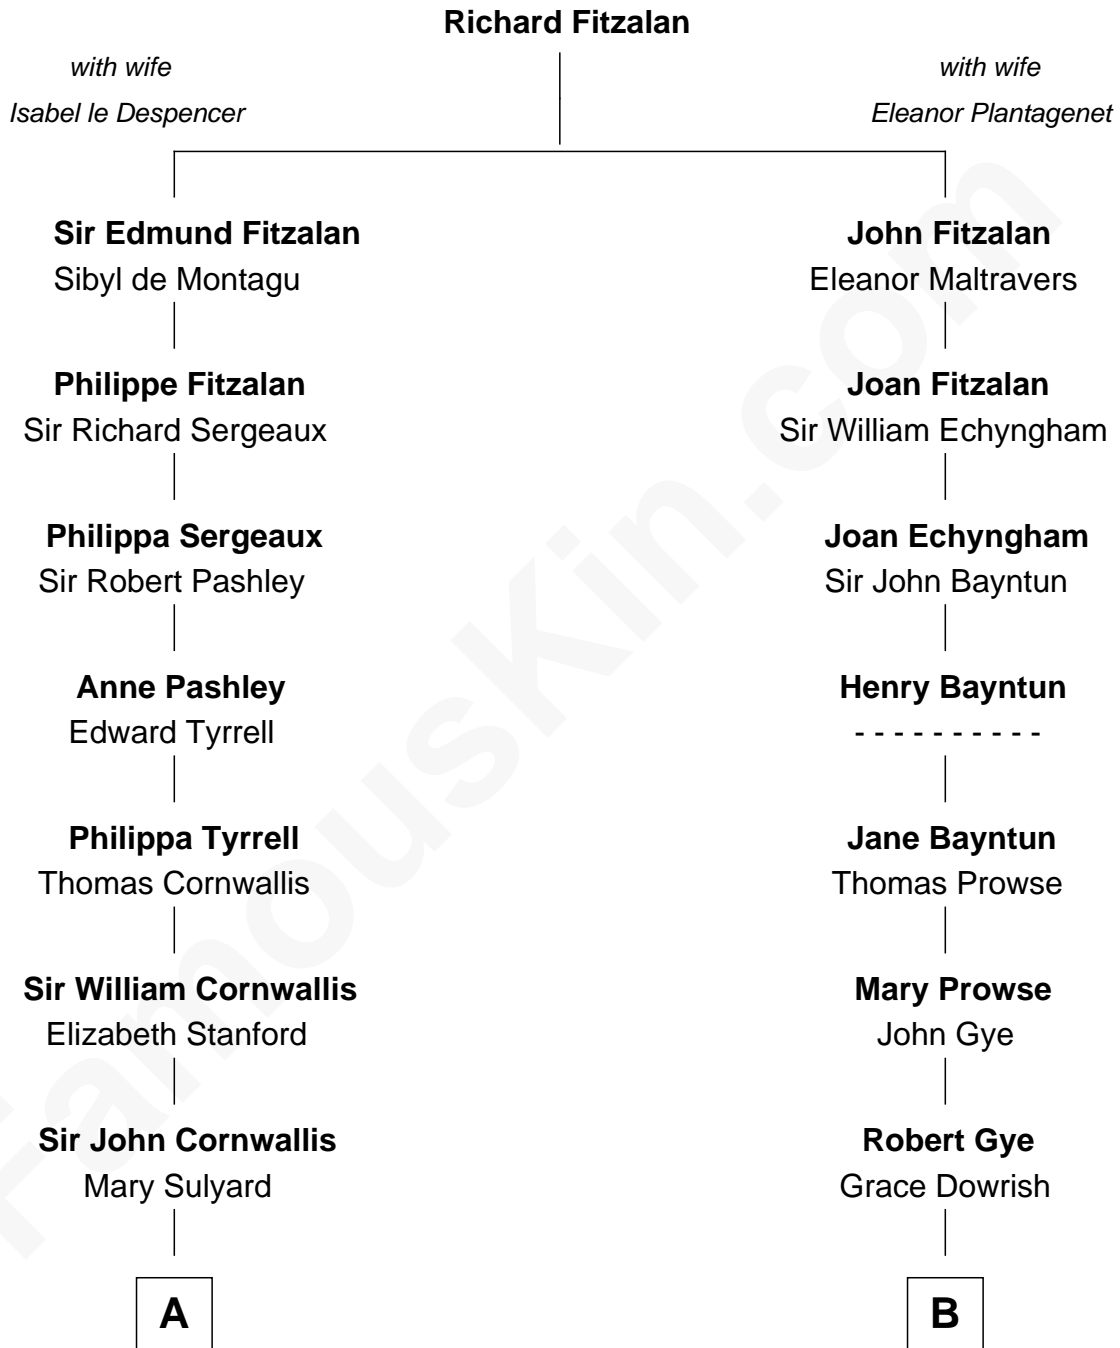

FamousKin.com
Relationship Chart of
Ellen Louise (Axson) Wilson
First Lady of President Woodrow Wilson

18th cousin of
Sarah Palin
9th Governor of Alaska

C

Rev. Samuel Edward Axson

Margaret Jane Hoyt

Ellen Louise (Axson) Wilson

First Lady of Woodrow Wilson

D

Charles Richard Heath

Sarah Sheeran

Sarah Palin

9th Governor of Alaska

FamousKin.com