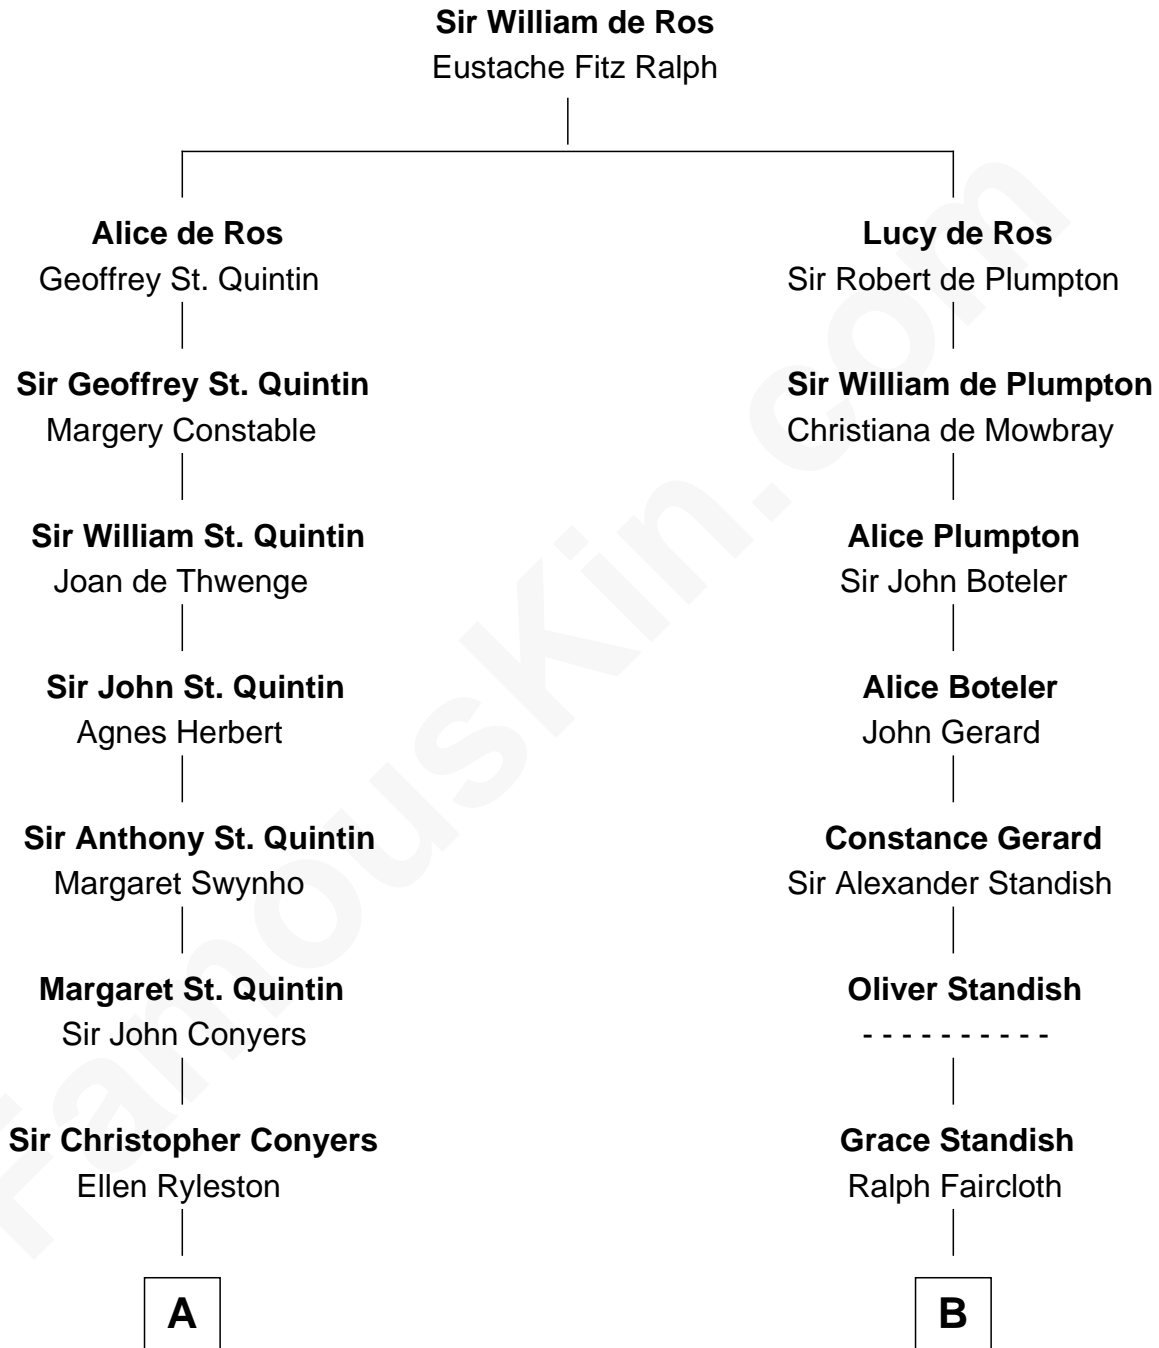

FamousKin.com
Relationship Chart of
Ellen Louise (Axson) Wilson
First Lady of President Woodrow Wilson

19th cousin 2 times removed of

Sarah Palin
9th Governor of Alaska

C

Rebecca Longstreet FitzRandolph

Rev. Isaac Stockton Keith Axson

Rev. Samuel Edward Axson

Margaret Jane Hoyt

Ellen Louise (Axson) Wilson

First Lady of Woodrow Wilson

D

Thomas S. Ruddock

Maria Nancy Newell

May Belle Ruddock