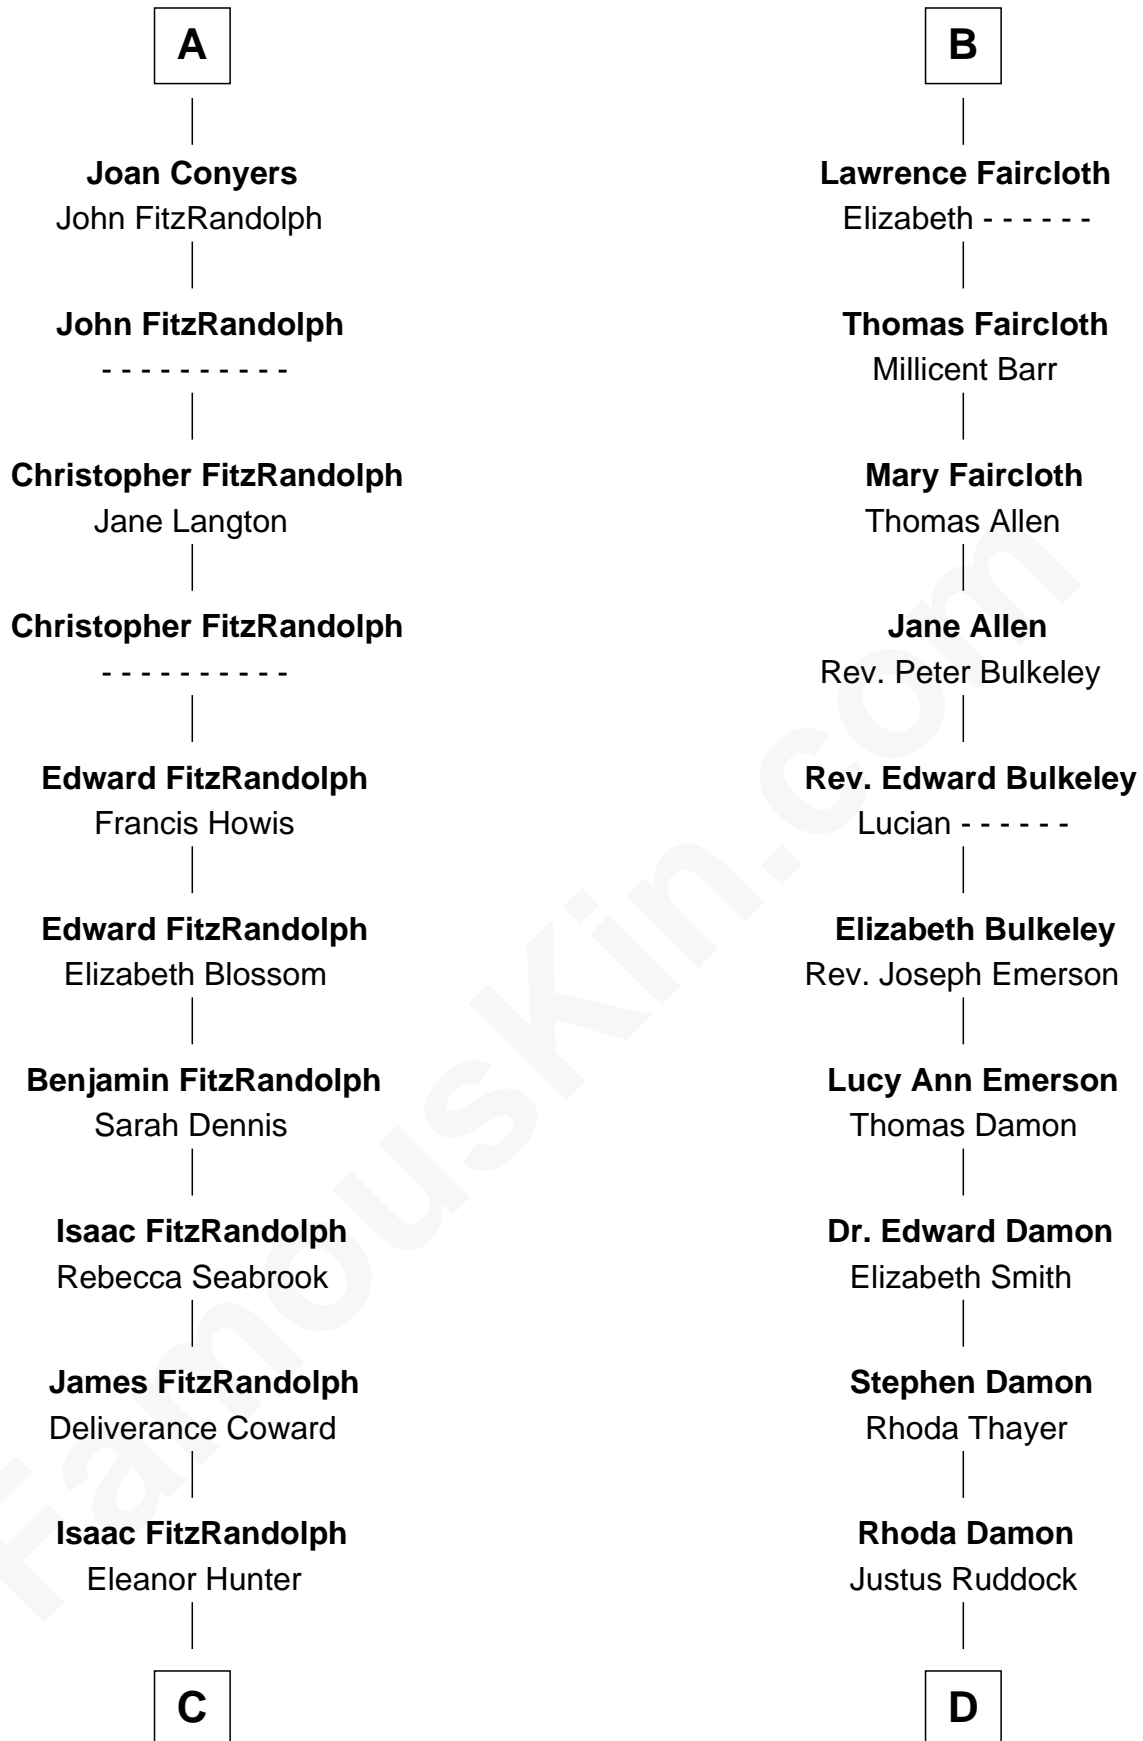

FamousKin.com
Relationship Chart of
Ellen Louise (Axson) Wilson
First Lady of President Woodrow Wilson

19th cousin 2 times removed of

Sarah Palin
9th Governor of Alaska

C

Rebecca Longstreet FitzRandolph

Rev. Isaac Stockton Keith Axson

Rev. Samuel Edward Axson

Margaret Jane Hoyt

Ellen Louise (Axson) Wilson

First Lady of Woodrow Wilson

D

Thomas S. Ruddock

Maria Nancy Newell

May Belle Ruddock

Henry Charles Brandt

Nellie Marie Brandt

Charles Francis Heath

Charles Richard Heath

Sarah Sheeran

Sarah Palin

9th Governor of Alaska