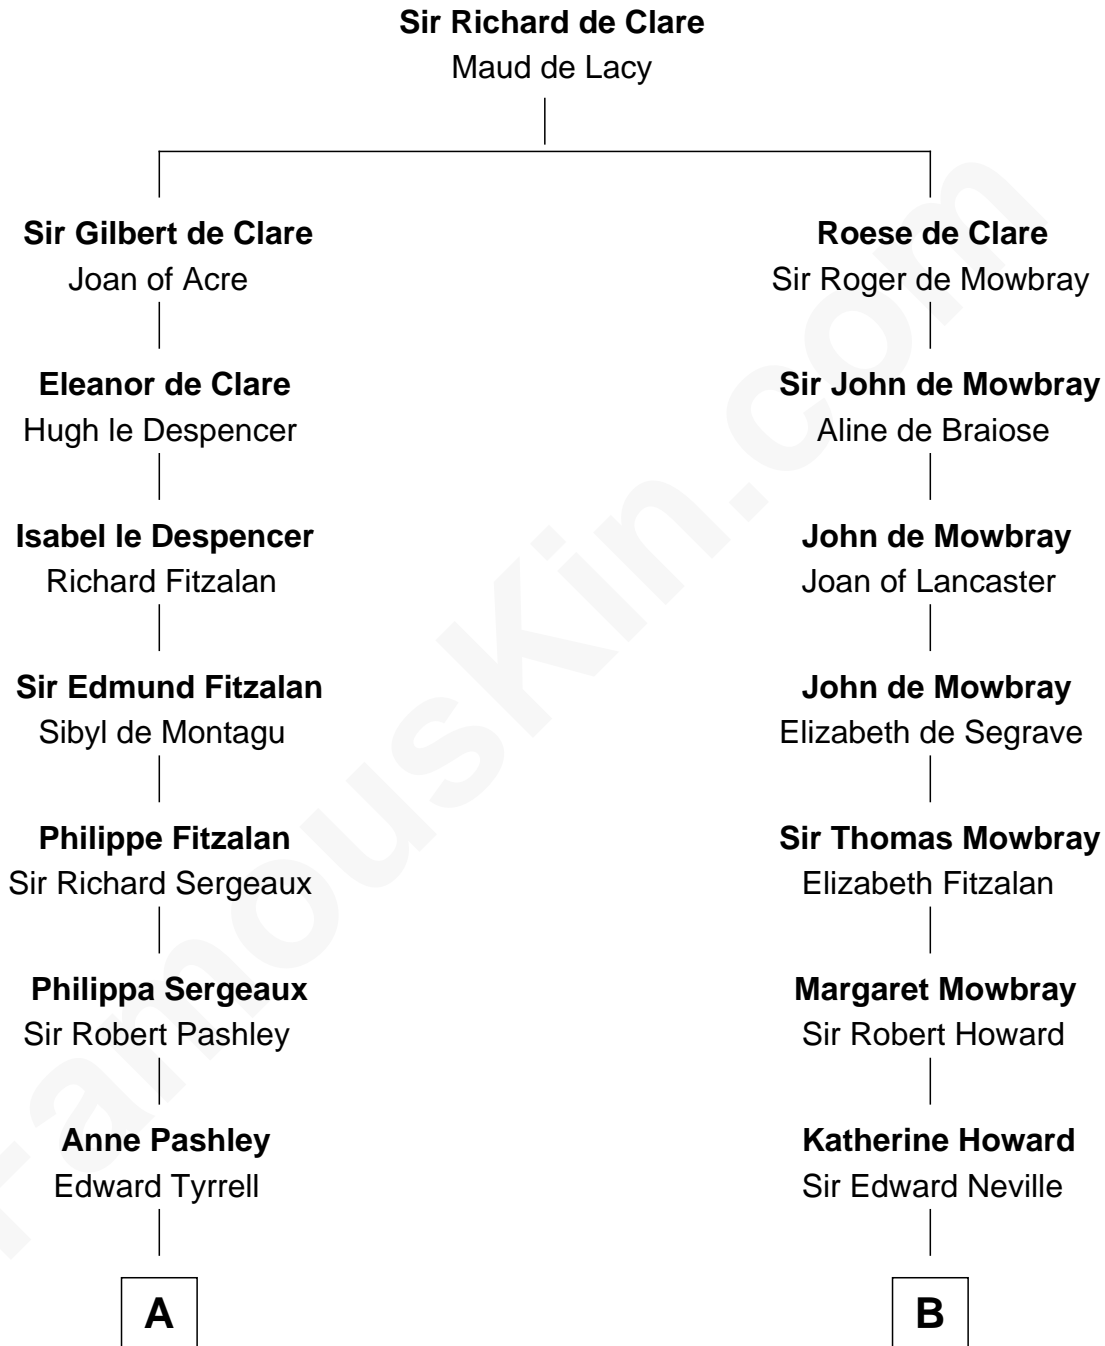

FamousKin.com

Relationship Chart of Ellen Louise (Axson) Wilson

First Lady of President Woodrow Wilson

17th cousin 4 times removed of

Thomas Jefferson

3rd U.S. President and Signer of the Declaration of Independence

C

Deliverance Coward

James FitzRandolph

Isaac FitzRandolph

Eleanor Hunter

Rebecca Longstreet FitzRandolph

Rev. Isaac Stockton Keith Axson

Rev. Samuel Edward Axson

Margaret Jane Hoyt

Ellen Louise (Axson) Wilson

First Lady of Woodrow Wilson