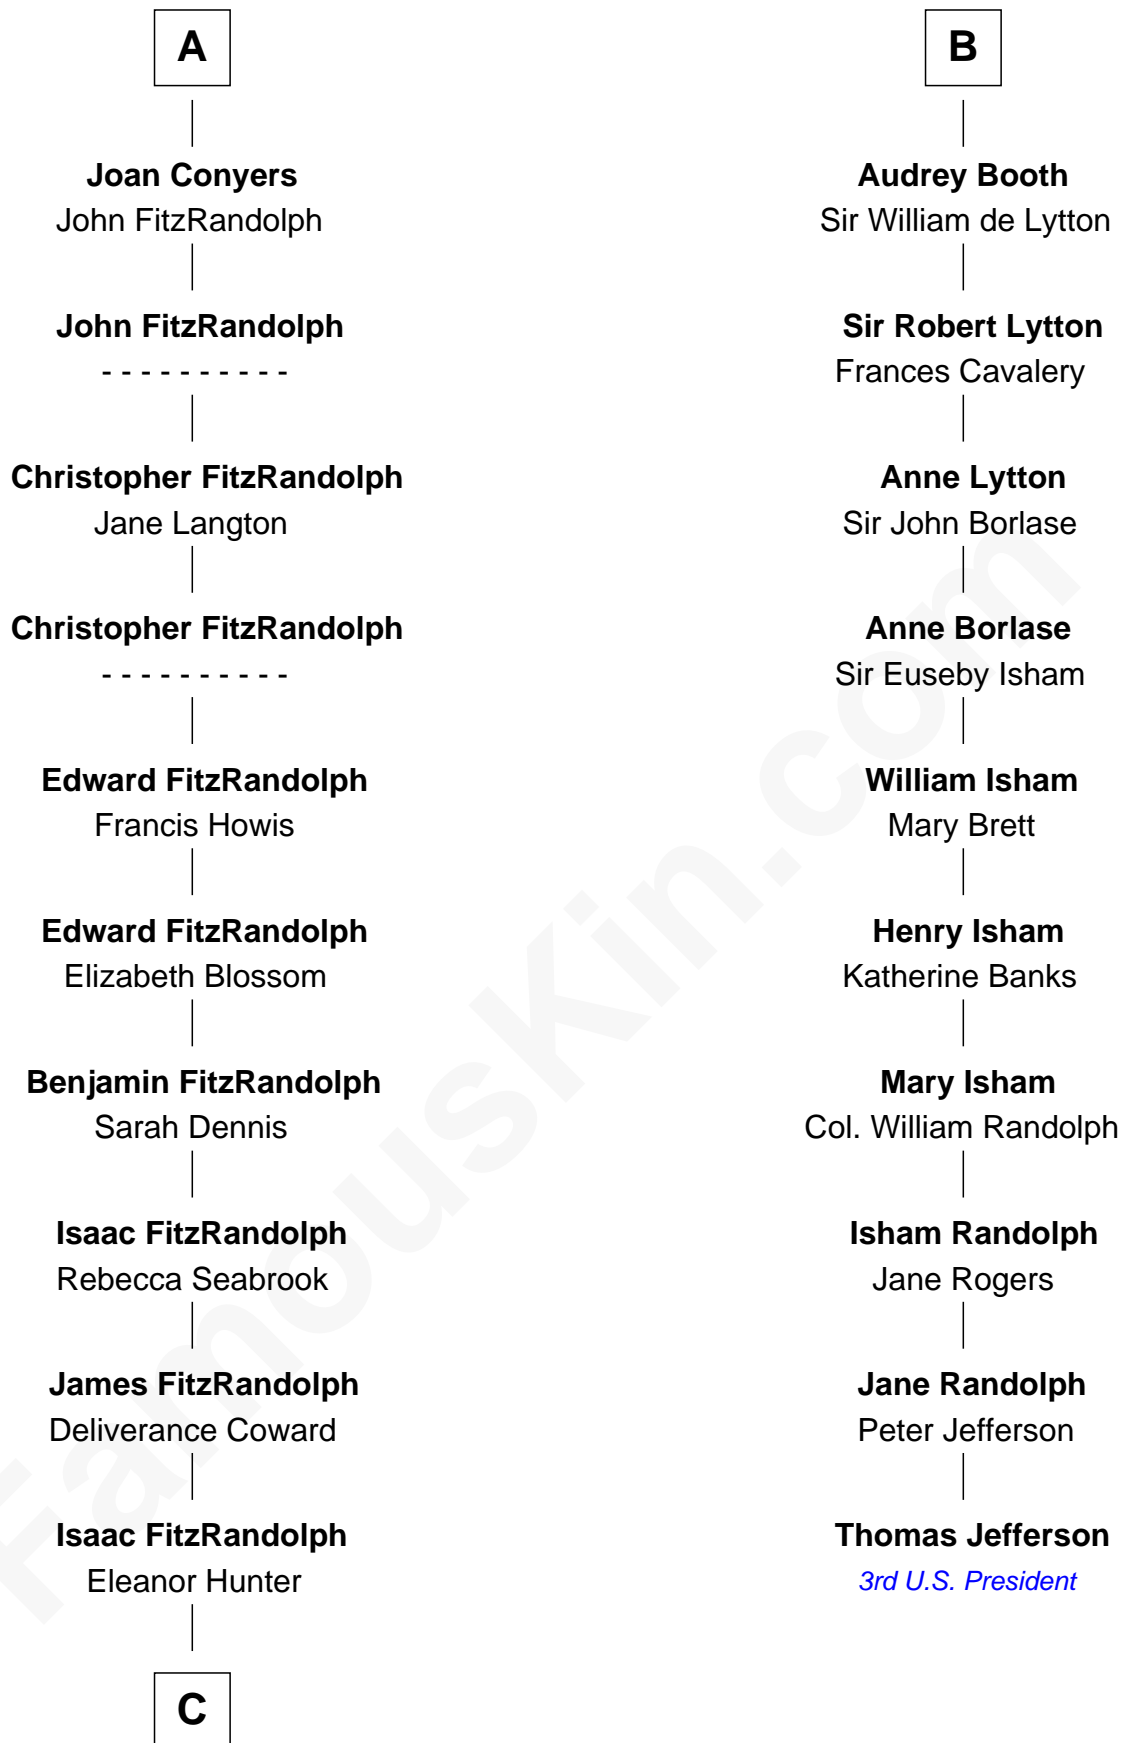

FamousKin.com

Relationship Chart of Ellen Louise (Axson) Wilson

First Lady of President Woodrow Wilson

16th cousin 3 times removed of

Thomas Jefferson

3rd U.S. President and Signer of the Declaration of Independence

Sir William de Ros
Eustache Fitz Ralph

C

Rebecca Longstreet FitzRandolph

Rev. Isaac Stockton Keith Axson

Rev. Samuel Edward Axson

Margaret Jane Hoyt

Ellen Louise (Axson) Wilson

First Lady of Woodrow Wilson