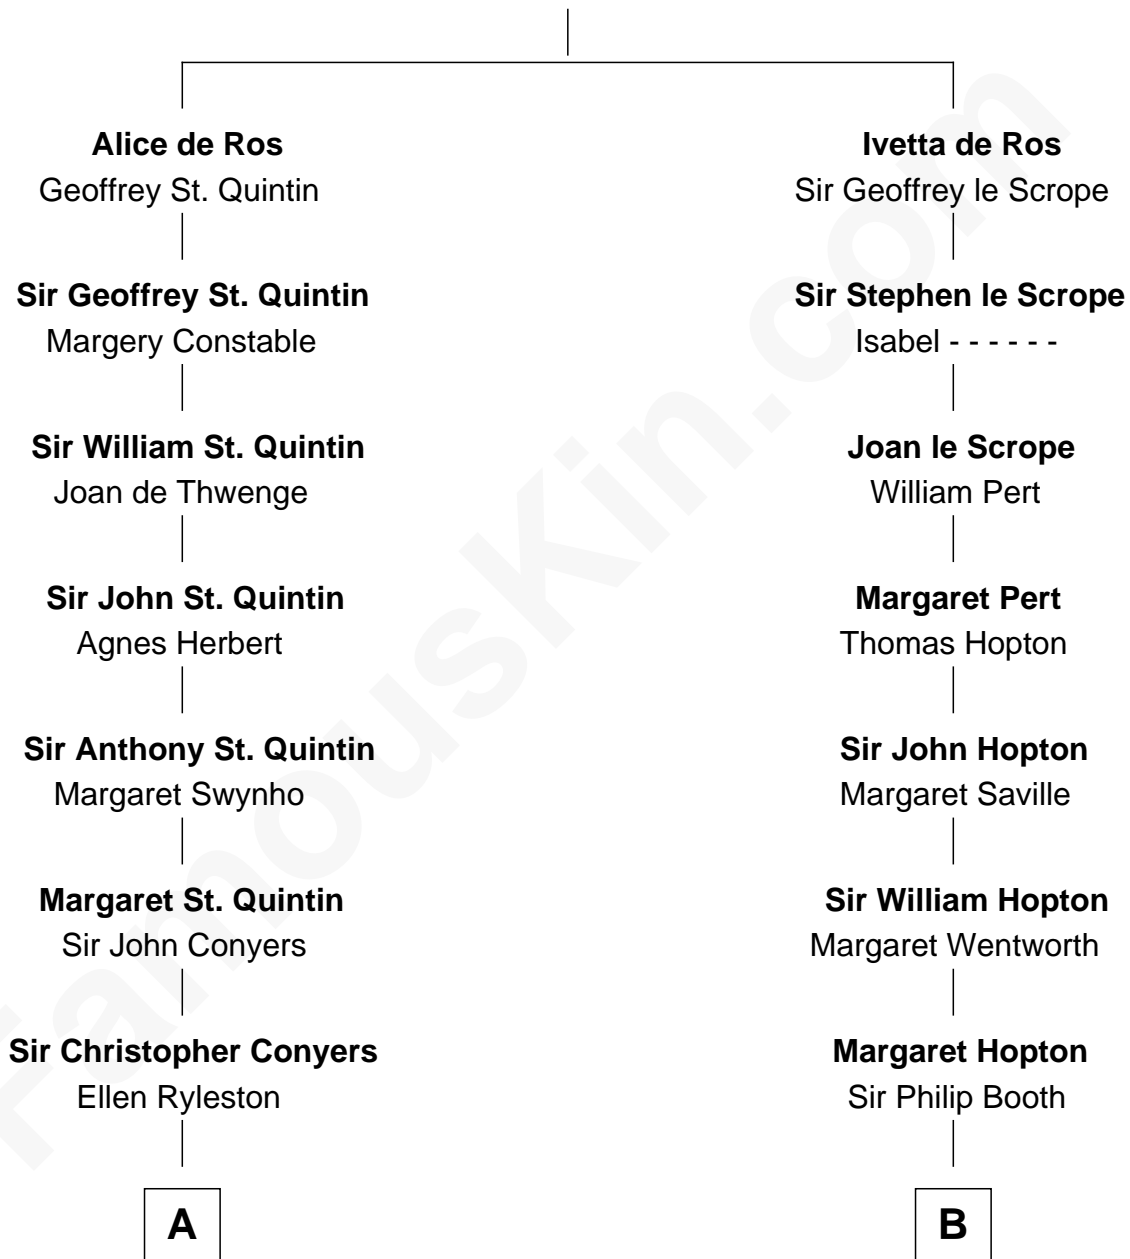

FamousKin.com

Relationship Chart of Ellen Louise (Axson) Wilson

First Lady of President Woodrow Wilson

16th cousin 3 times removed of

Thomas Jefferson

3rd U.S. President and Signer of the Declaration of Independence

Sir William de Ros
Eustache Fitz Ralph

C

Rebecca Longstreet FitzRandolph

Rev. Isaac Stockton Keith Axson

Rev. Samuel Edward Axson

Margaret Jane Hoyt

Ellen Louise (Axson) Wilson

First Lady of Woodrow Wilson