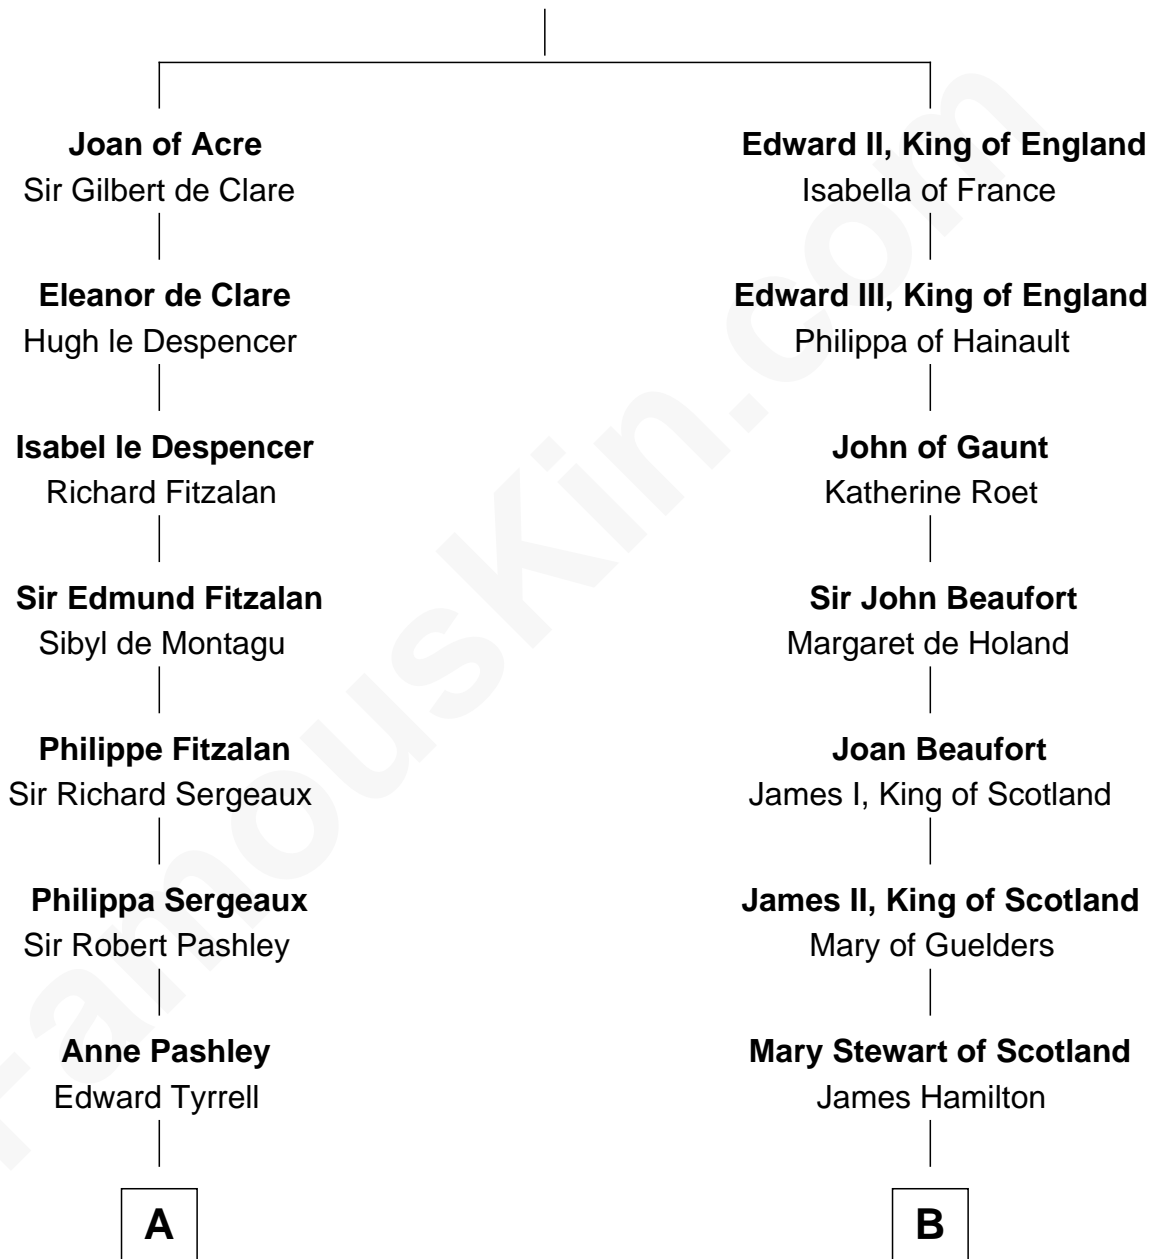

FamousKin.com

Relationship Chart of Ellen Louise (Axson) Wilson

First Lady of President Woodrow Wilson

17th cousin 4 times removed of

Alexander Hamilton

1st U.S. Secretary of the Treasury

King Edward I
Eleanor of Castile

C

Deliverance Coward

James FitzRandolph

Isaac FitzRandolph

Eleanor Hunter

Rebecca Longstreet FitzRandolph

Rev. Isaac Stockton Keith Axson

Rev. Samuel Edward Axson

Margaret Jane Hoyt

Ellen Louise (Axson) Wilson

First Lady of Woodrow Wilson