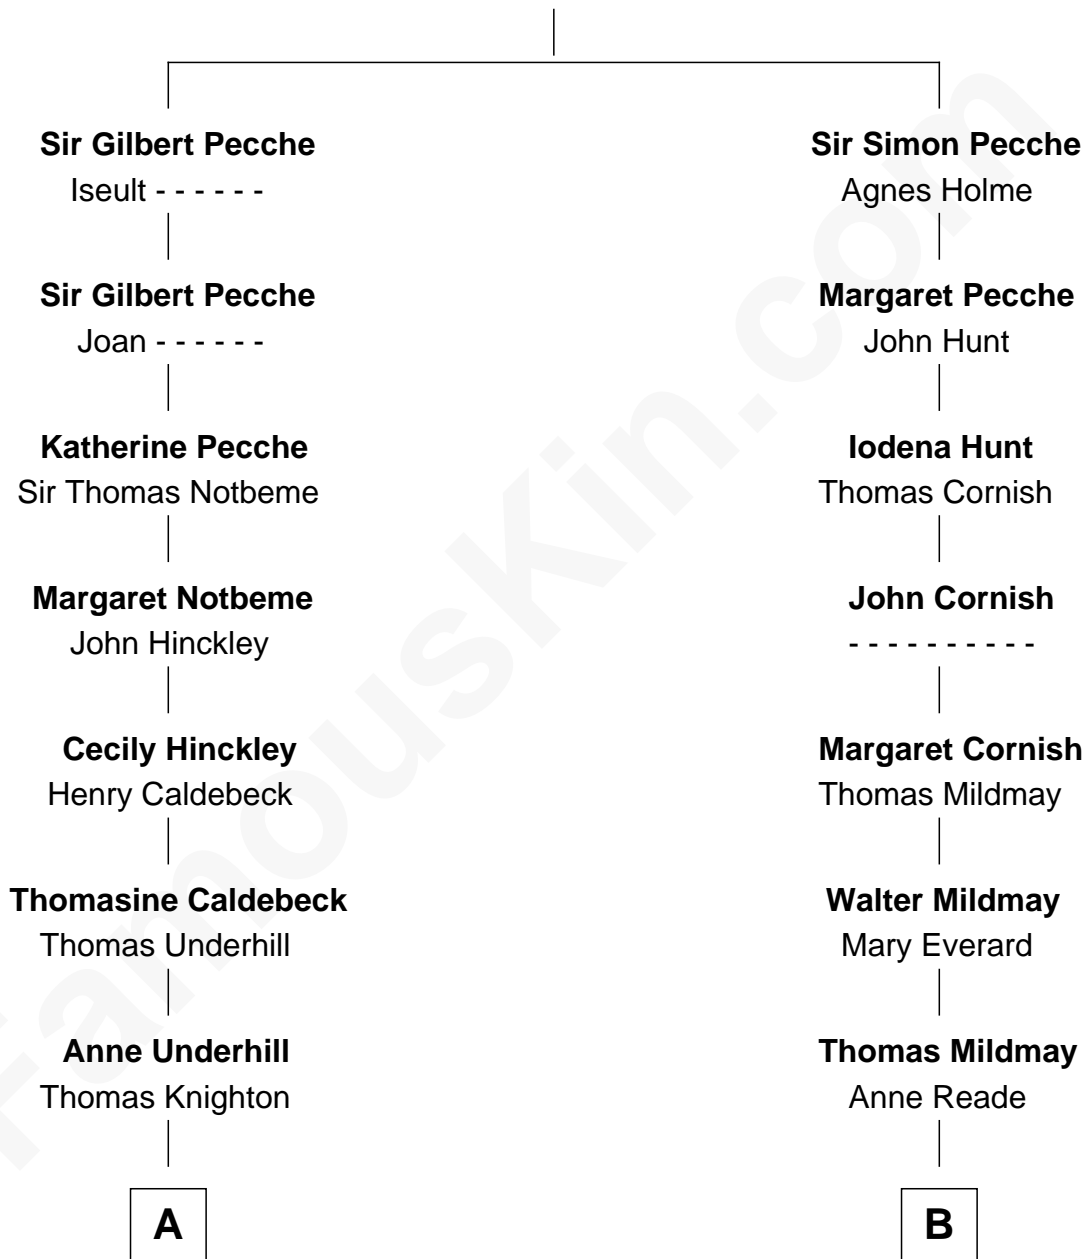

FamousKin.com
Relationship Chart of
Ellen Louise (Axson) Wilson
First Lady of President Woodrow Wilson

18th cousin 3 times removed of

Princess Diana
Princess of Wales

Sir Gilbert Pecche
 Joan de Creye

C

Margaret Jane Hoyt
Rev. Samuel Edward Axson

Ellen Louise (Axson) Wilson
First Lady of Woodrow Wilson

D

Frederick Spencer
Adelaide Horatia Elizabeth Seymour

Charles Robert Spencer
Margaret Baring

Albert Edward John Spencer
Cynthia Elinor Beatrix Hamilton

Edward John Spencer
Frances Ruth Burke Roche

Princess Diana
Princess of Wales