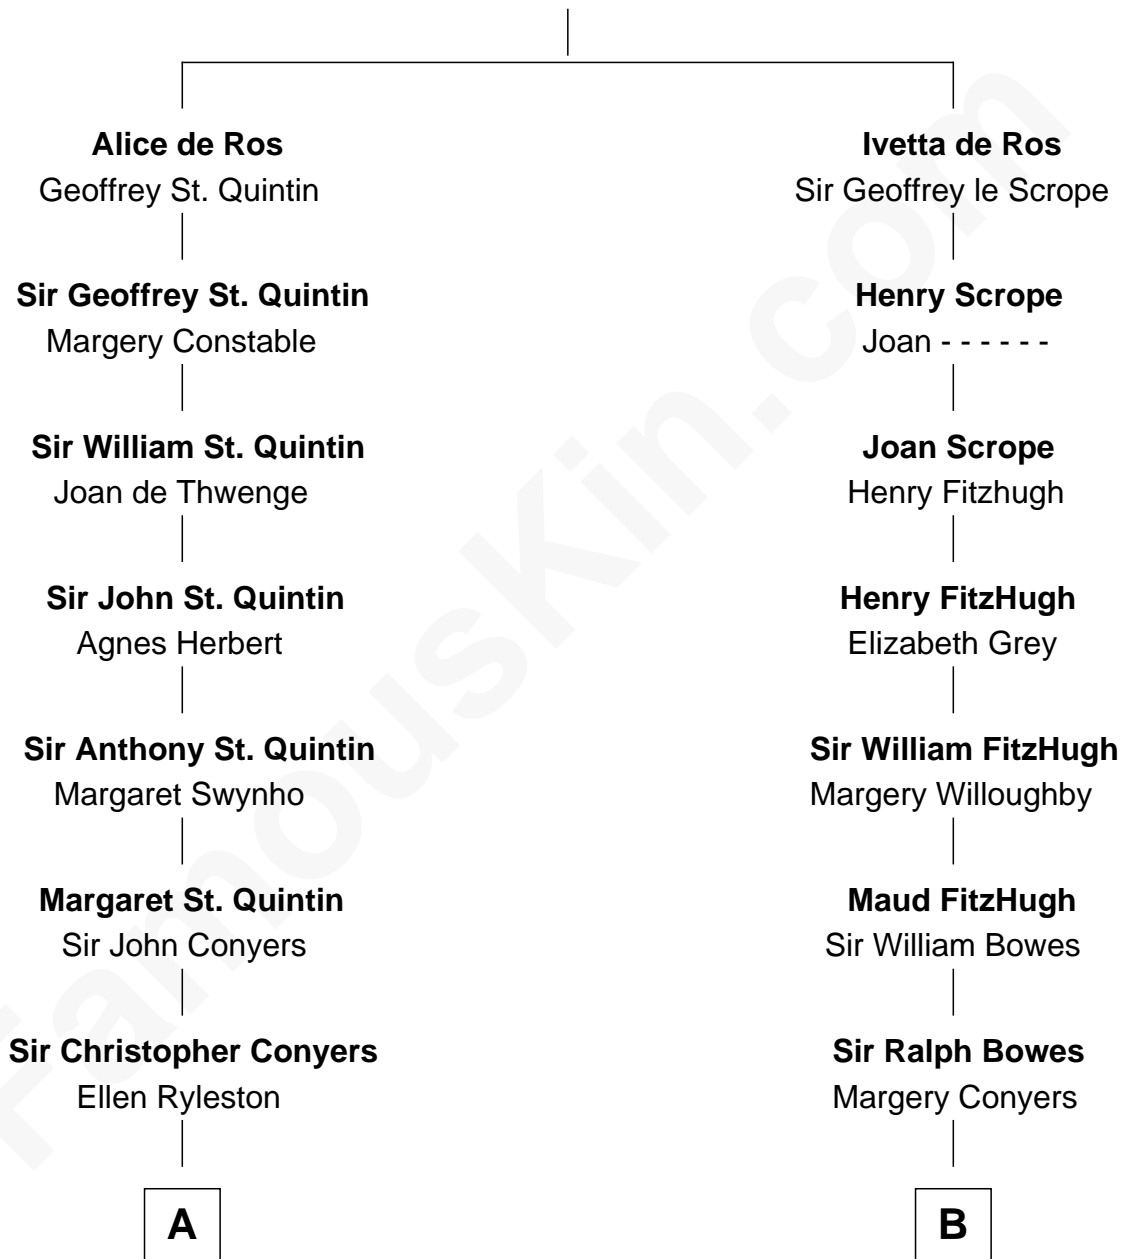

FamousKin.com
Relationship Chart of
Ellen Louise (Axson) Wilson
First Lady of President Woodrow Wilson

19th cousin 2 times removed of

Prince William
Prince of Wales

Sir William de Ros
 Eustache Fitz Ralph

C

Rebecca Longstreet FitzRandolph

Rev. Isaac Stockton Keith Axson

Rev. Samuel Edward Axson

Margaret Jane Hoyt

Ellen Louise (Axson) Wilson

First Lady of Woodrow Wilson

D