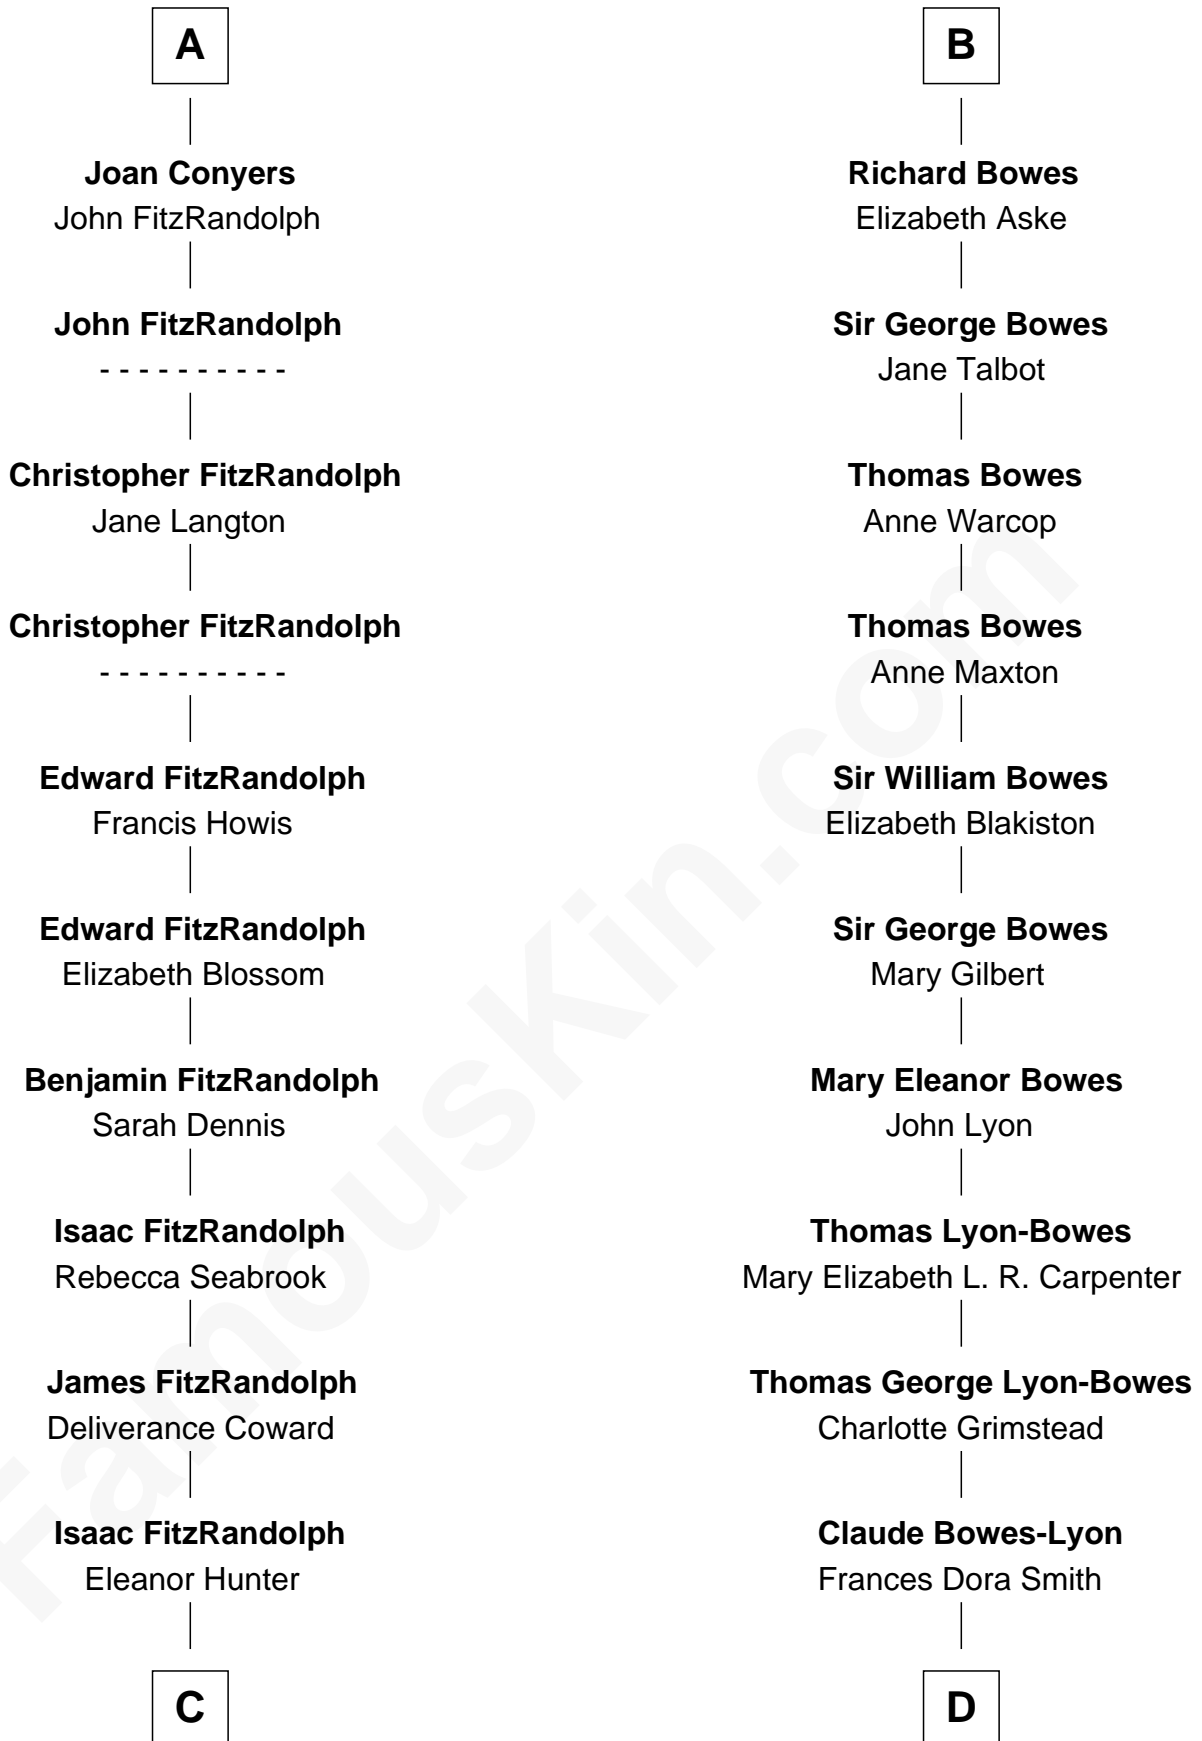

FamousKin.com
Relationship Chart of
Ellen Louise (Axson) Wilson
First Lady of President Woodrow Wilson

19th cousin 2 times removed of

Prince William
Prince of Wales

Sir William de Ros
 Eustache Fitz Ralph

C

Rebecca Longstreet FitzRandolph

Rev. Isaac Stockton Keith Axson

Rev. Samuel Edward Axson

Margaret Jane Hoyt

Ellen Louise (Axson) Wilson

First Lady of Woodrow Wilson

D