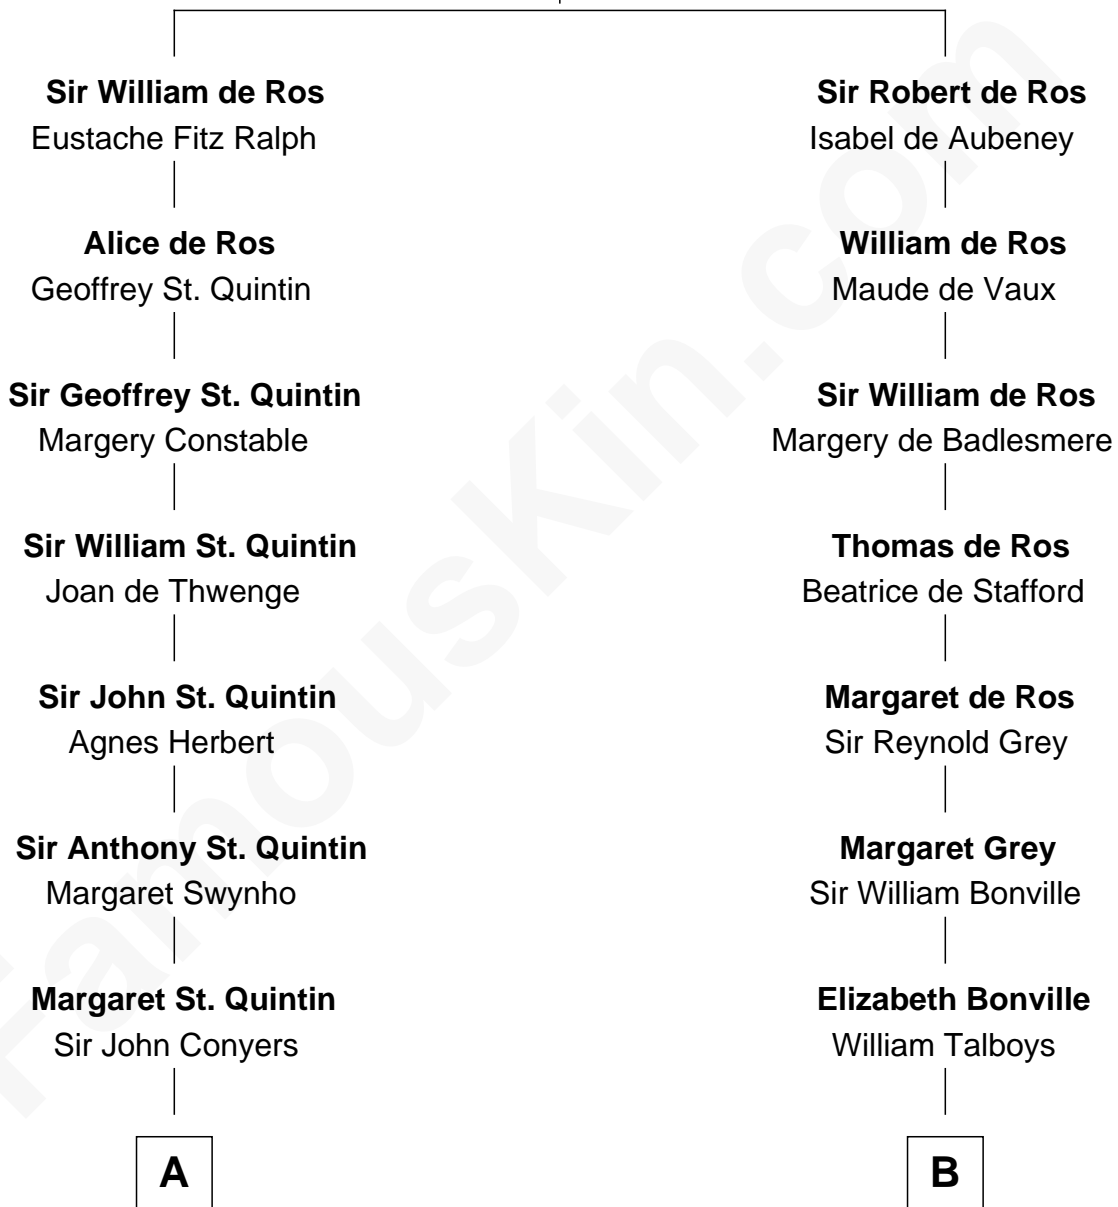

**FamousKin.com**  
**Relationship Chart of**  
**Ellen Louise (Axson) Wilson**

*First Lady of President Woodrow Wilson*

19th cousin 1 time removed of

**William Rufus Day**

*36th U.S. Secretary of State*

**Sir William de Ros**

Lucy FitzPiers

**C**

**Isaac FitzRandolph**  
Eleanor Hunter

**Rebecca Longstreet FitzRandolph**  
Rev. Isaac Stockton Keith Axson

**Rev. Samuel Edward Axson**  
Margaret Jane Hoyt

**Ellen Louise (Axson) Wilson**  
*First Lady of Woodrow Wilson*