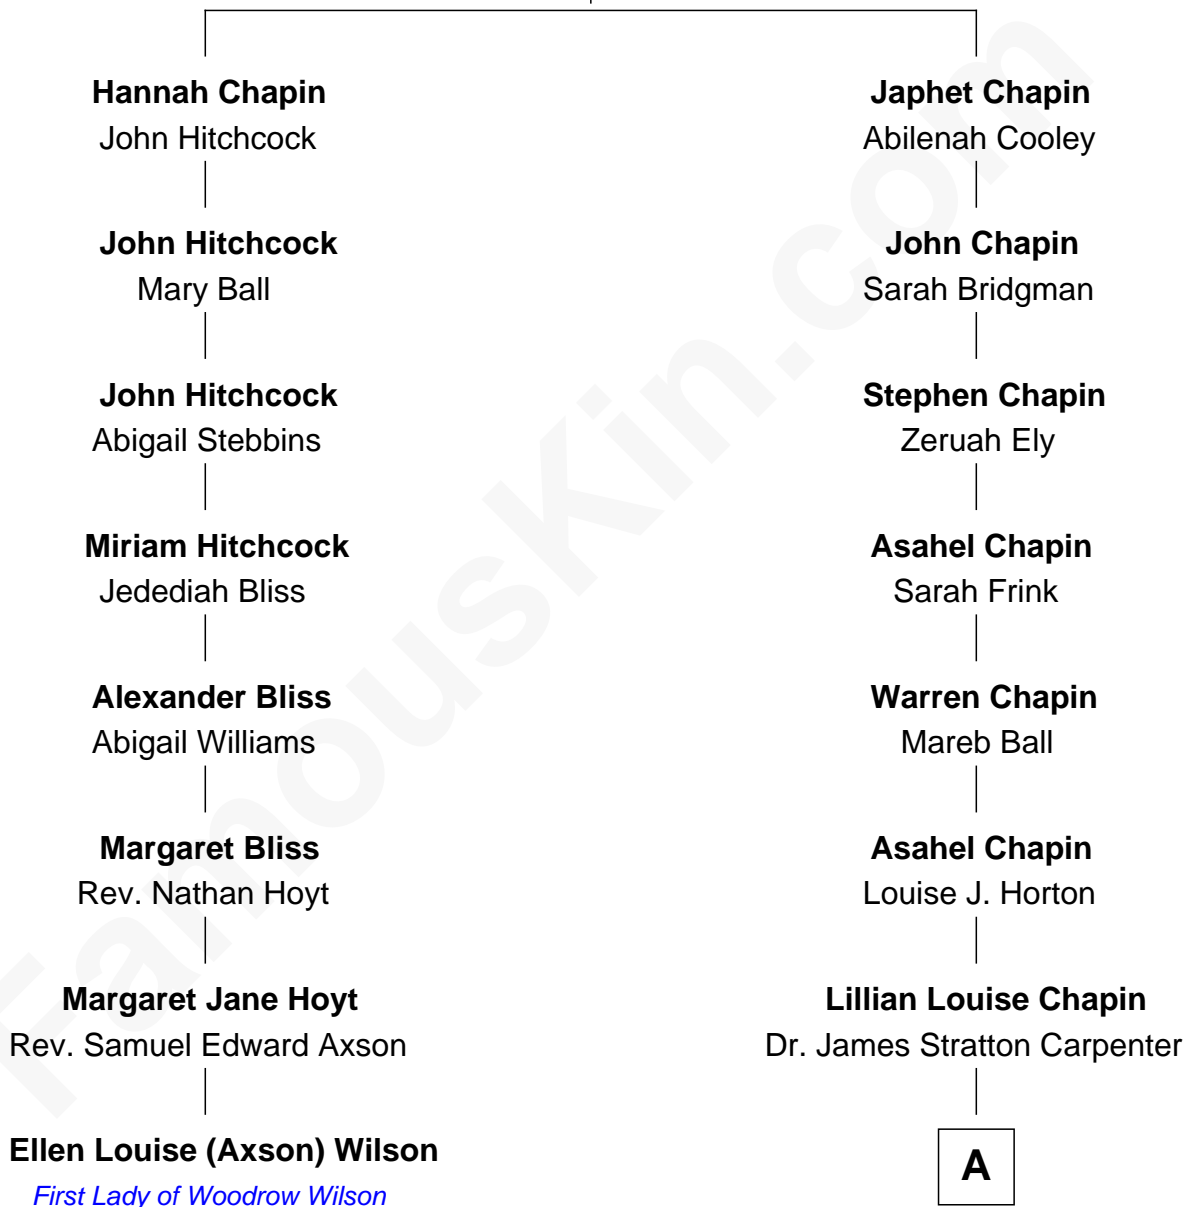

FamousKin.com
Relationship Chart of
Ellen Louise (Axson) Wilson
First Lady of President Woodrow Wilson

7th cousin 2 times removed of
Mary Chapin Carpenter
Singer and Songwriter

Samuel Chapin
 Cicely Penney

A

—
Chapin Carpenter

Ruth Smythe

—
Chapin Carpenter

Mary Bowie Robertson

—
Mary Chapin Carpenter

Singer and Songwriter

FamousKin.com