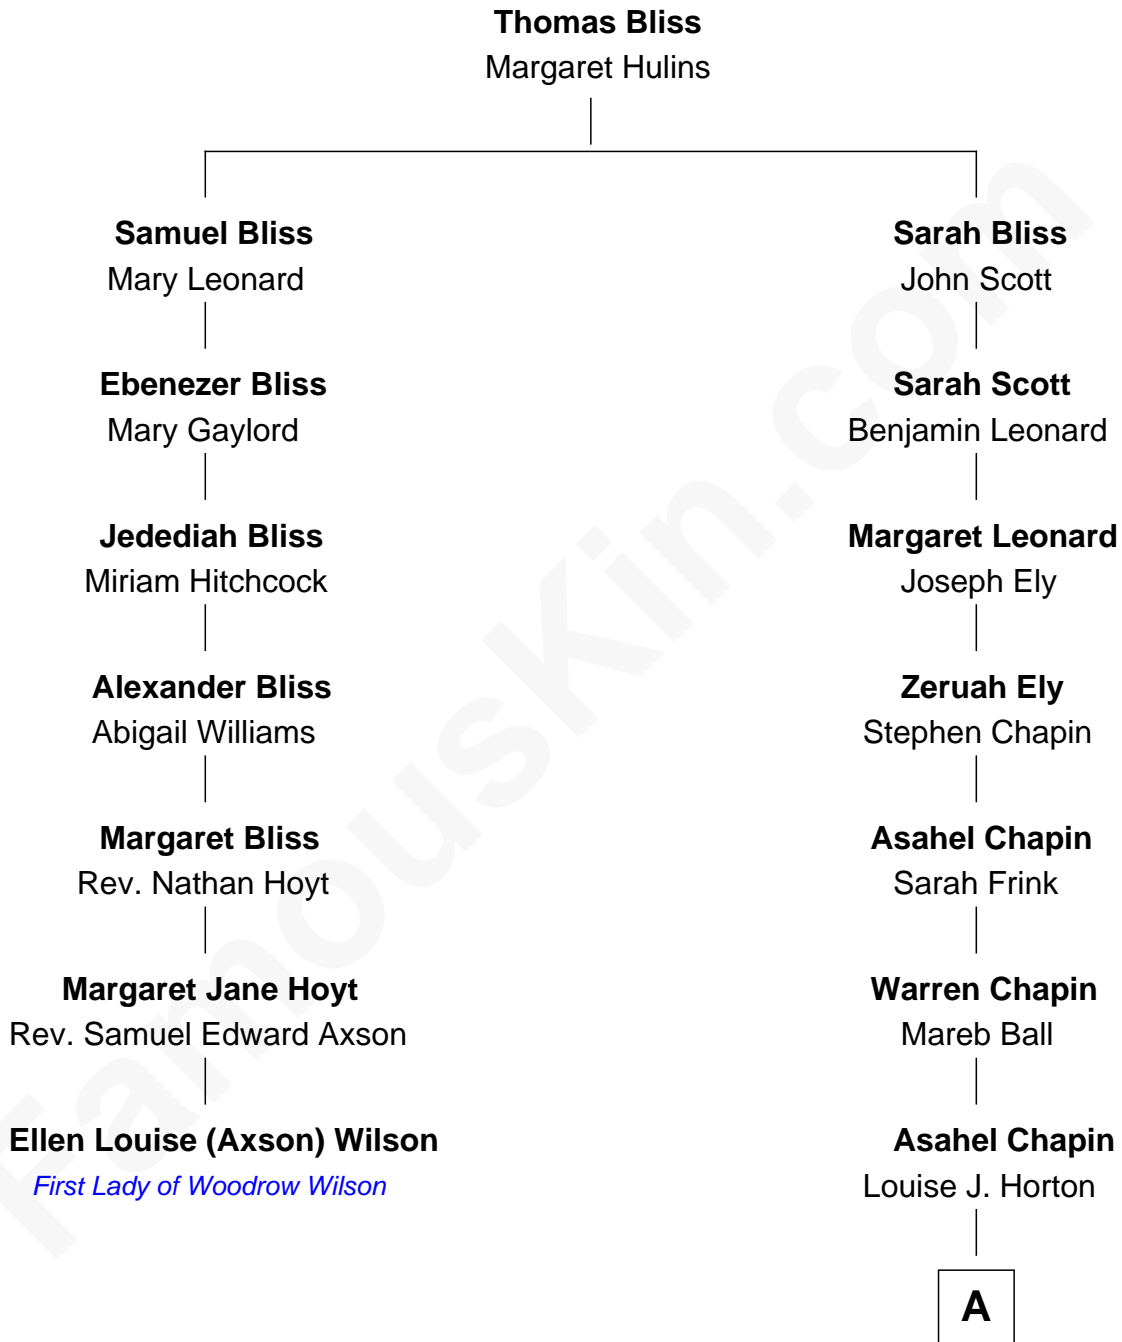

**FamousKin.com**  
**Relationship Chart of**  
**Ellen Louise (Axson) Wilson**  
*First Lady of President Woodrow Wilson*

**6th cousin 4 times removed of**  
**Mary Chapin Carpenter**  
*Singer and Songwriter*

**A**

**Lillian Louise Chapin**  
Dr. James Stratton Carpenter

**Chapin Carpenter**  
Ruth Smythe

**Chapin Carpenter**  
Mary Bowie Robertson

**Mary Chapin Carpenter**  
*Singer and Songwriter*