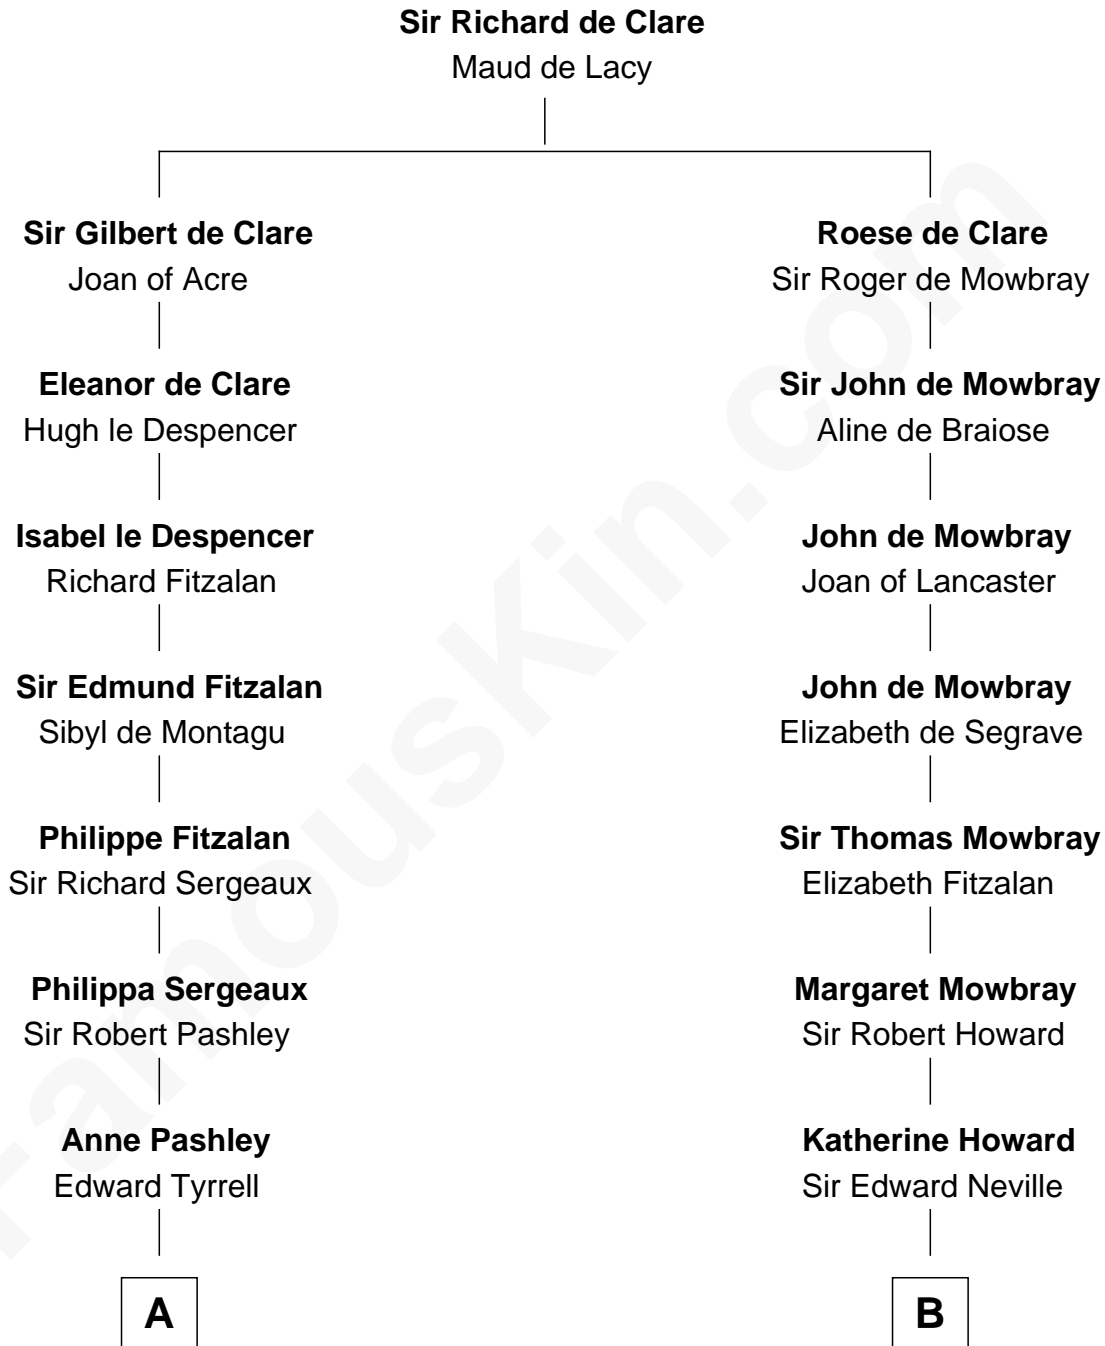

FamousKin.com

Relationship Chart of Ellen Louise (Axson) Wilson

First Lady of President Woodrow Wilson

18th cousin 3 times removed of

John Marshall

4th Chief Justice of the U.S. Supreme Court

C

Deliverance Coward

James FitzRandolph

Isaac FitzRandolph

Eleanor Hunter

Rebecca Longstreet FitzRandolph

Rev. Isaac Stockton Keith Axson

Rev. Samuel Edward Axson

Margaret Jane Hoyt

Ellen Louise (Axson) Wilson