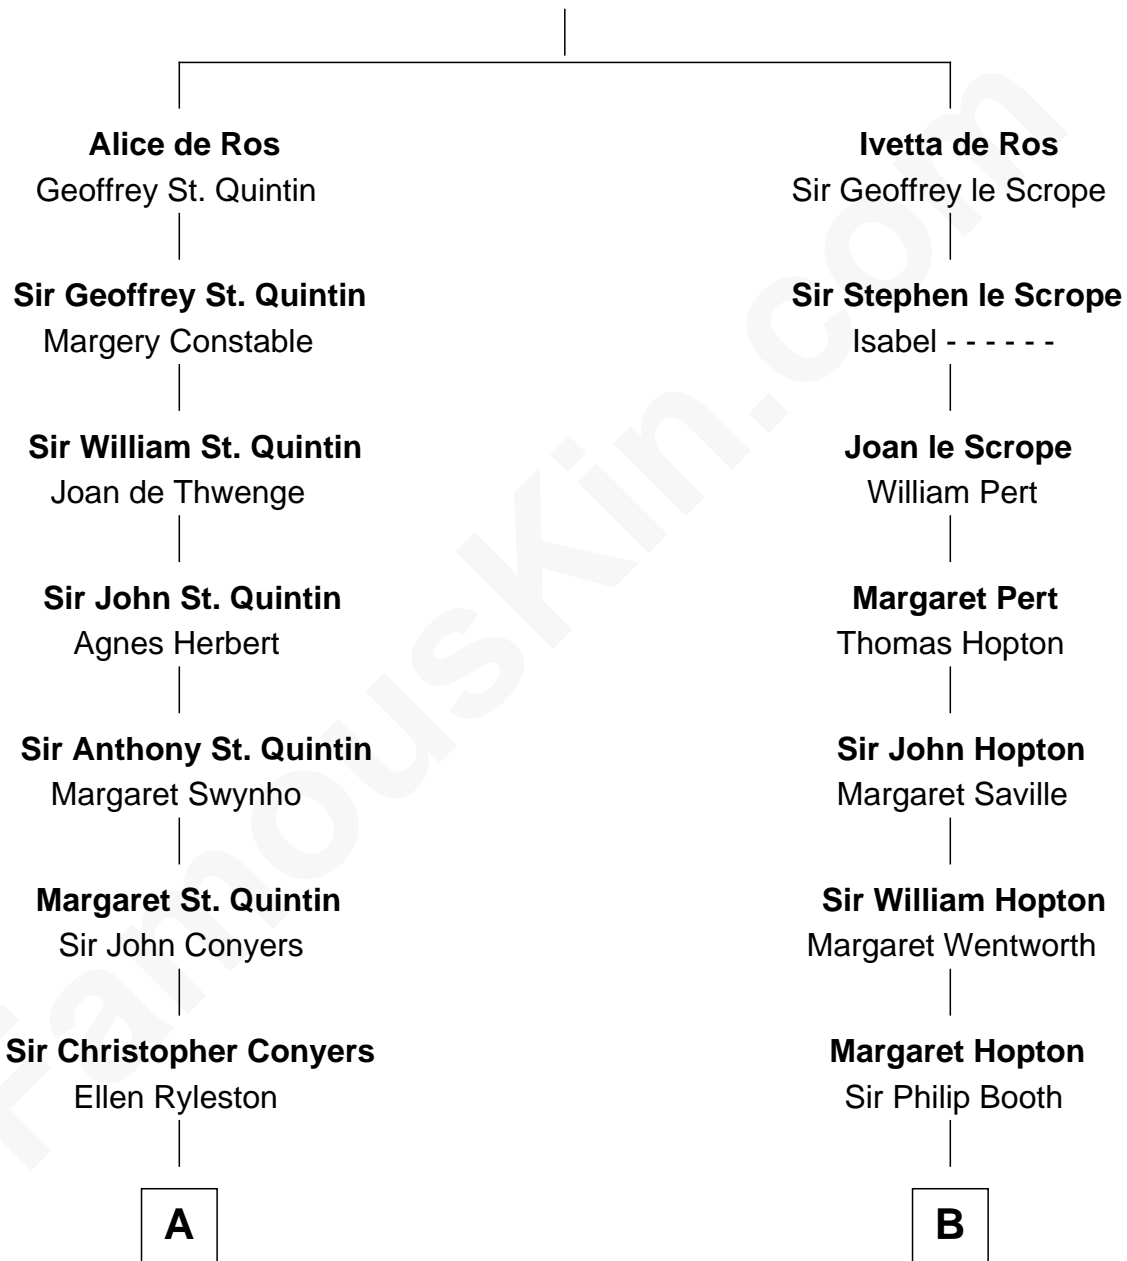

FamousKin.com
Relationship Chart of
Ellen Louise (Axson) Wilson

First Lady of President Woodrow Wilson

17th cousin 2 times removed of

John Marshall

4th Chief Justice of the U.S. Supreme Court

Sir William de Ros
 Eustache Fitz Ralph

C

Rebecca Longstreet FitzRandolph

Rev. Isaac Stockton Keith Axson

Rev. Samuel Edward Axson

Margaret Jane Hoyt

Ellen Louise (Axson) Wilson

First Lady of Woodrow Wilson

FamousKin.com