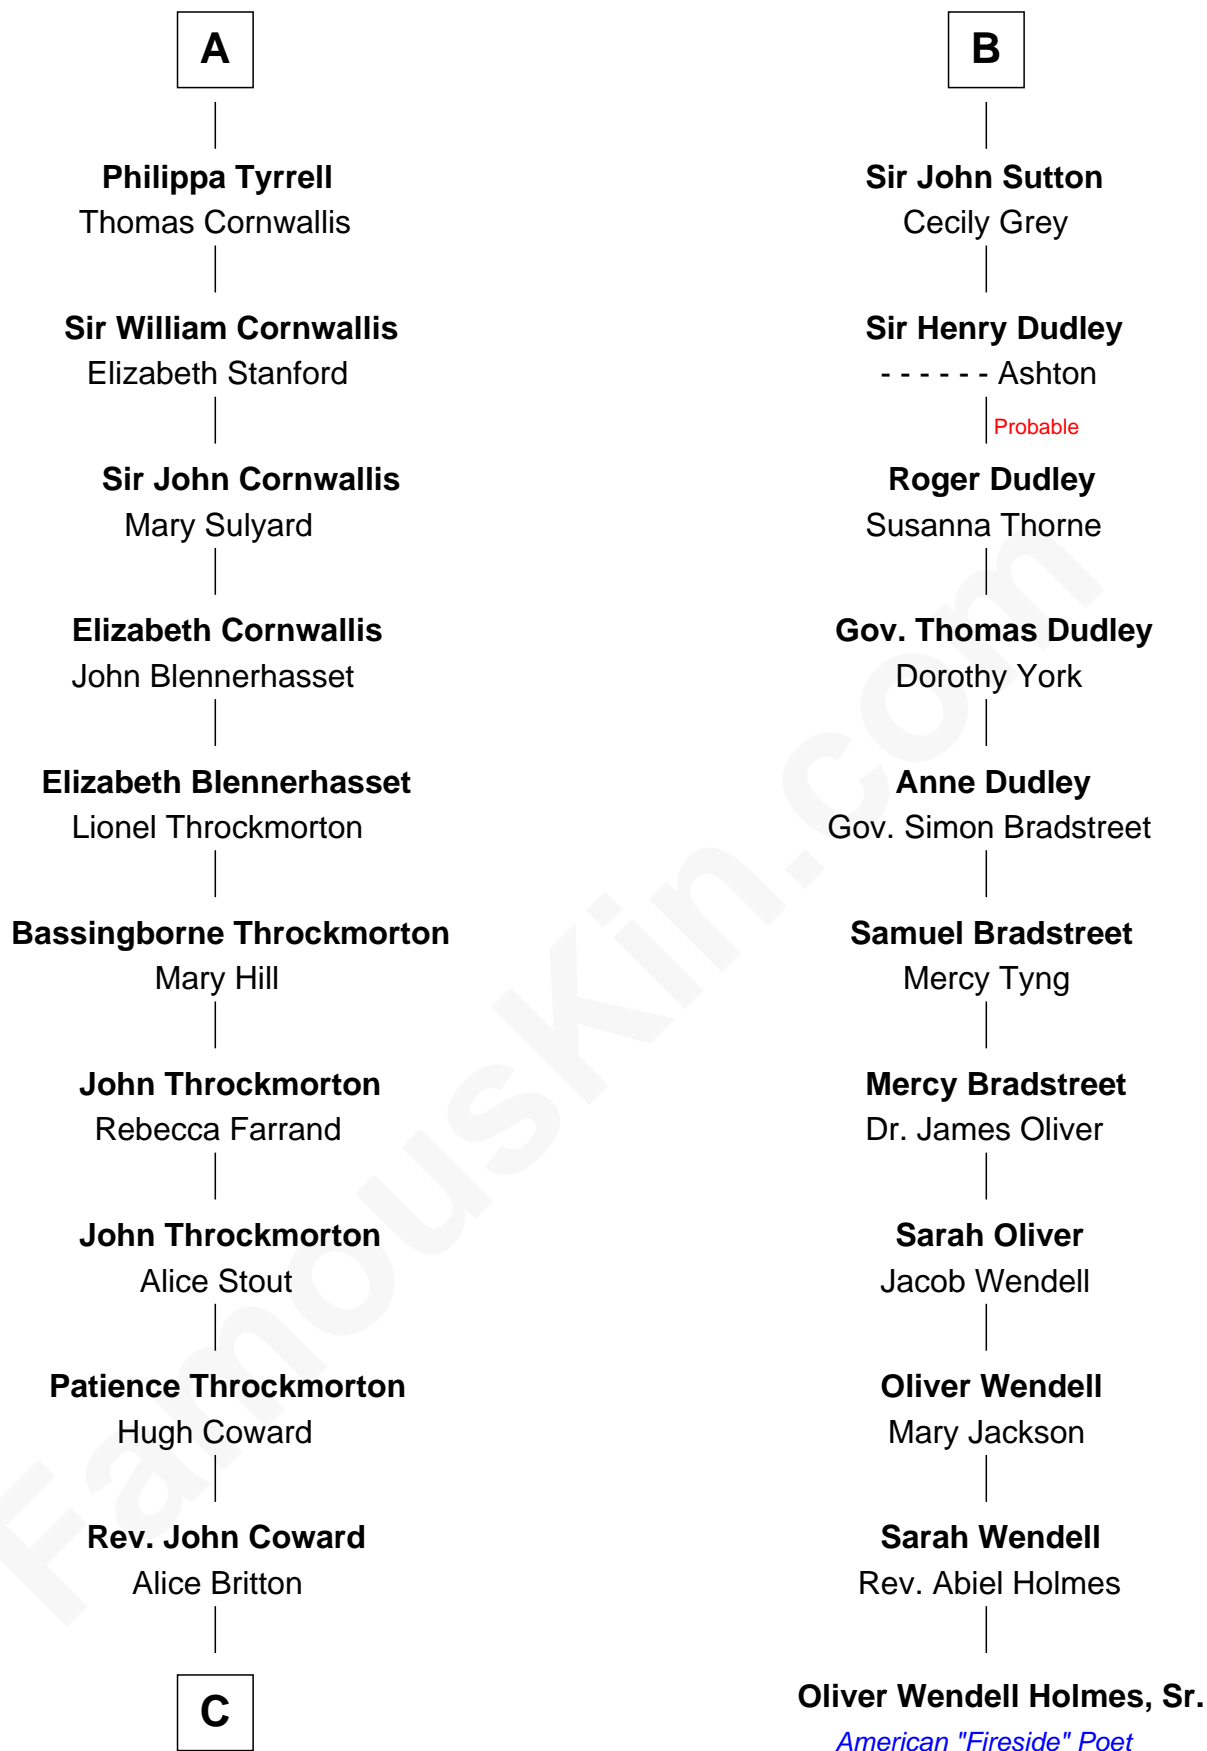

## Relationship Chart of Ellen Louise (Axson) Wilson

*First Lady of President Woodrow Wilson*

17th cousin 4 times removed of

**Oliver Wendell Holmes, Sr.**

*American "Fireside" Poet*

**C**

**Deliverance Coward**

James FitzRandolph

**Isaac FitzRandolph**

Eleanor Hunter

**Rebecca Longstreet FitzRandolph**

Rev. Isaac Stockton Keith Axson

**Rev. Samuel Edward Axson**

Margaret Jane Hoyt

**Ellen Louise (Axson) Wilson**

*First Lady of Woodrow Wilson*