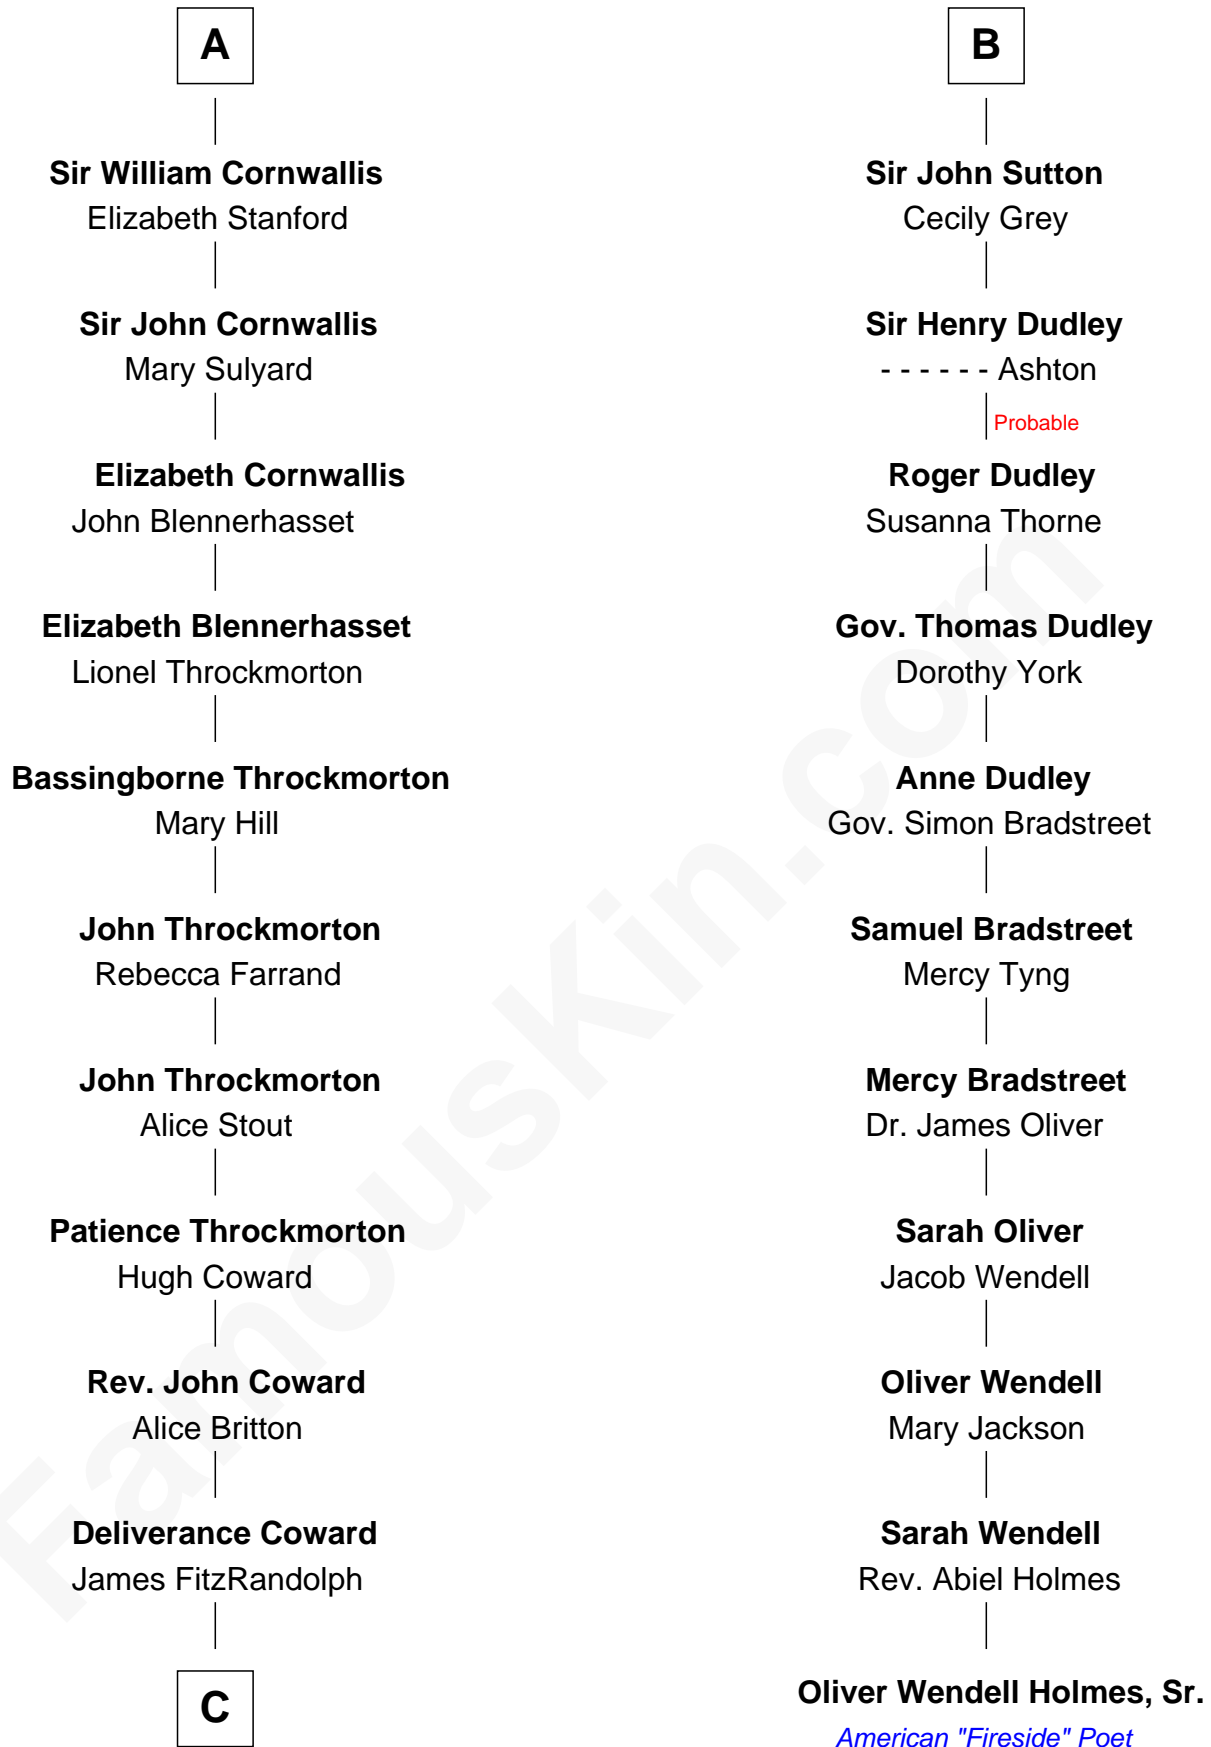

FamousKin.com

Relationship Chart of Ellen Louise (Axson) Wilson

First Lady of President Woodrow Wilson

17th cousin 3 times removed of

Oliver Wendell Holmes, Sr.

American "Fireside" Poet

C

Isaac FitzRandolph

Eleanor Hunter

Rebecca Longstreet FitzRandolph

Rev. Isaac Stockton Keith Axson

Rev. Samuel Edward Axson

Margaret Jane Hoyt

Ellen Louise (Axson) Wilson

First Lady of Woodrow Wilson

FamousKin.com