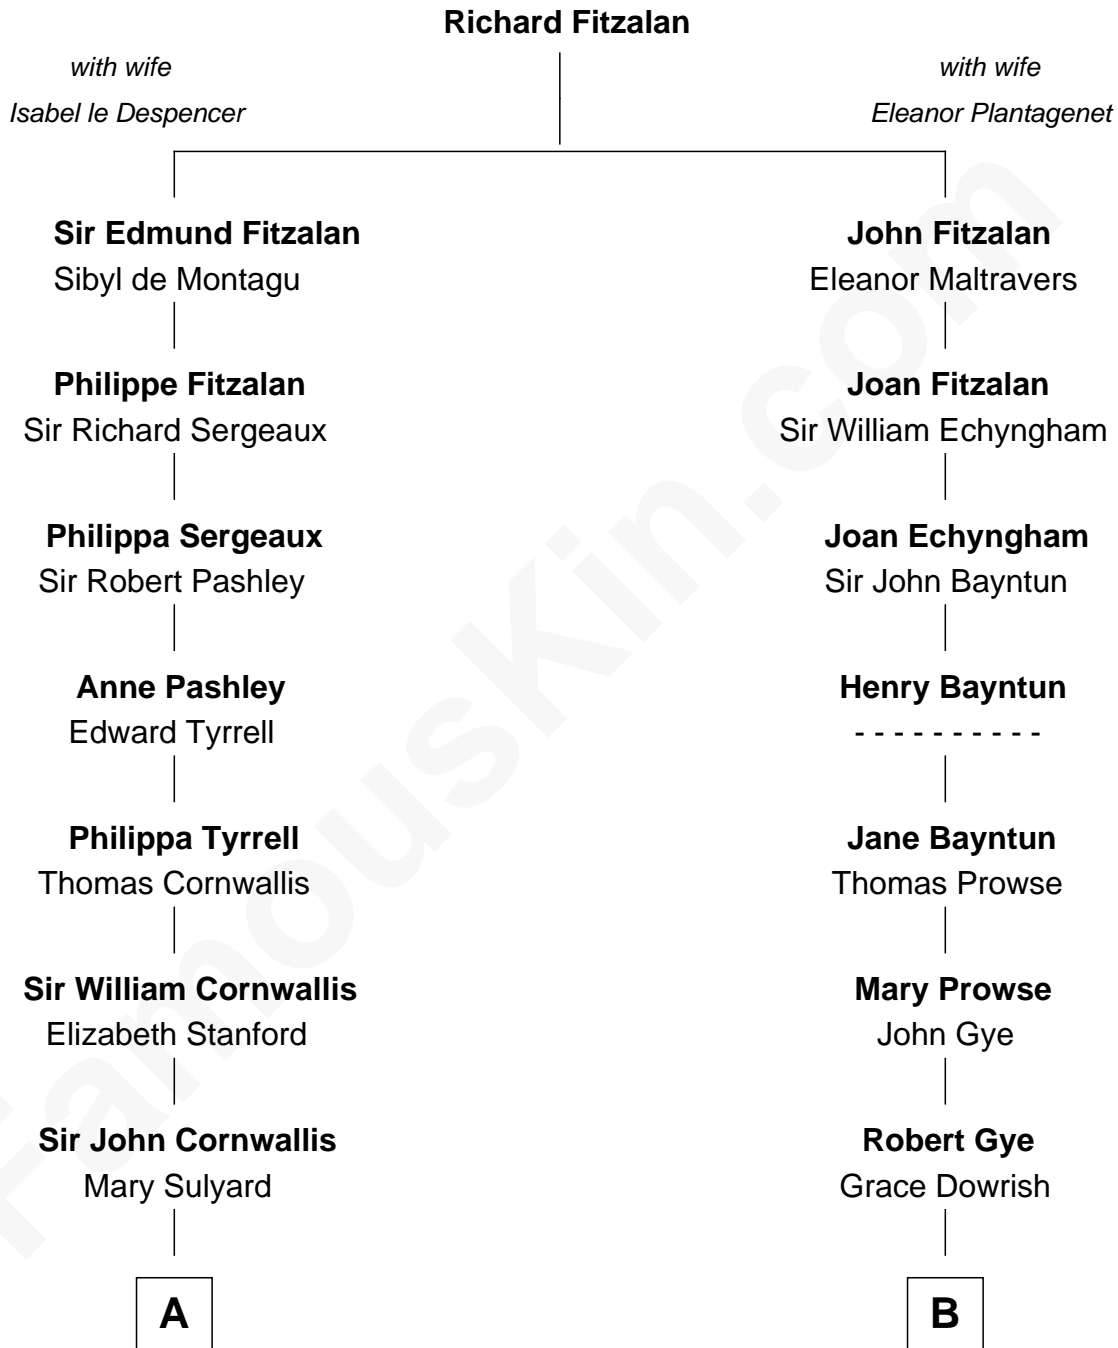

FamousKin.com
Relationship Chart of
Ellen Louise (Axson) Wilson
First Lady of President Woodrow Wilson

17th cousin 1 time removed of

Endicott Peabody
62nd Governor of Massachusetts

C

Rev. Samuel Edward Axson

Margaret Jane Hoyt

Ellen Louise (Axson) Wilson

First Lady of Woodrow Wilson

FamousKin.com