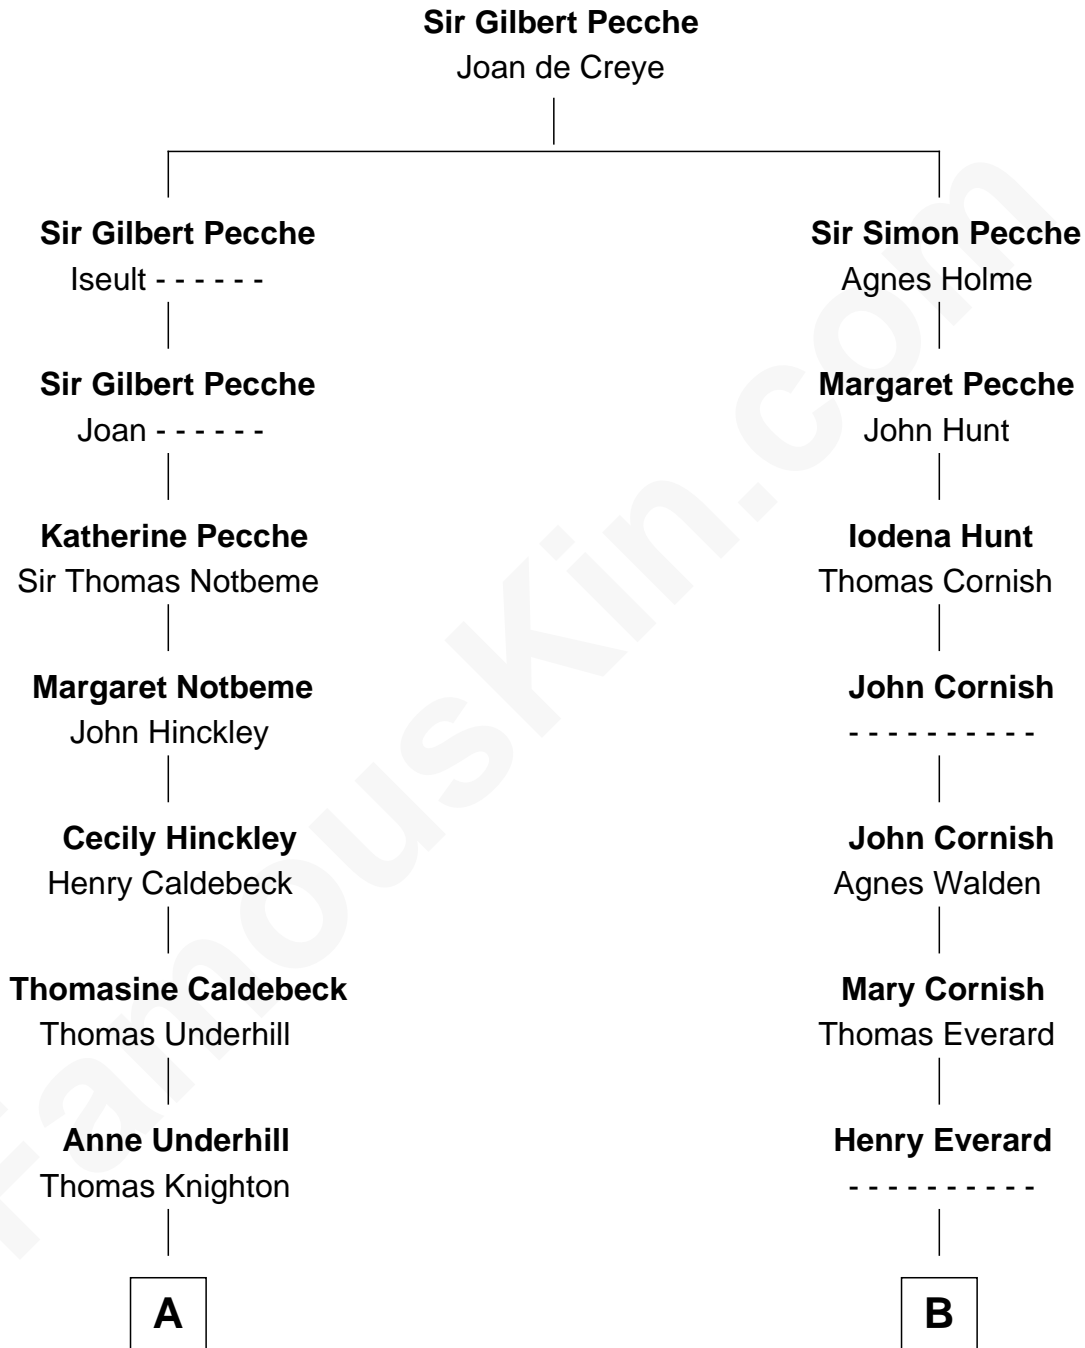

FamousKin.com
Relationship Chart of
Ellen Louise (Axson) Wilson
First Lady of President Woodrow Wilson

16th cousin 2 times removed of

James Russell Lowell
American "Fireside" Poet

C

Margaret Jane Hoyt
Rev. Samuel Edward Axson

Ellen Louise (Axson) Wilson
First Lady of Woodrow Wilson

FamousKin.com