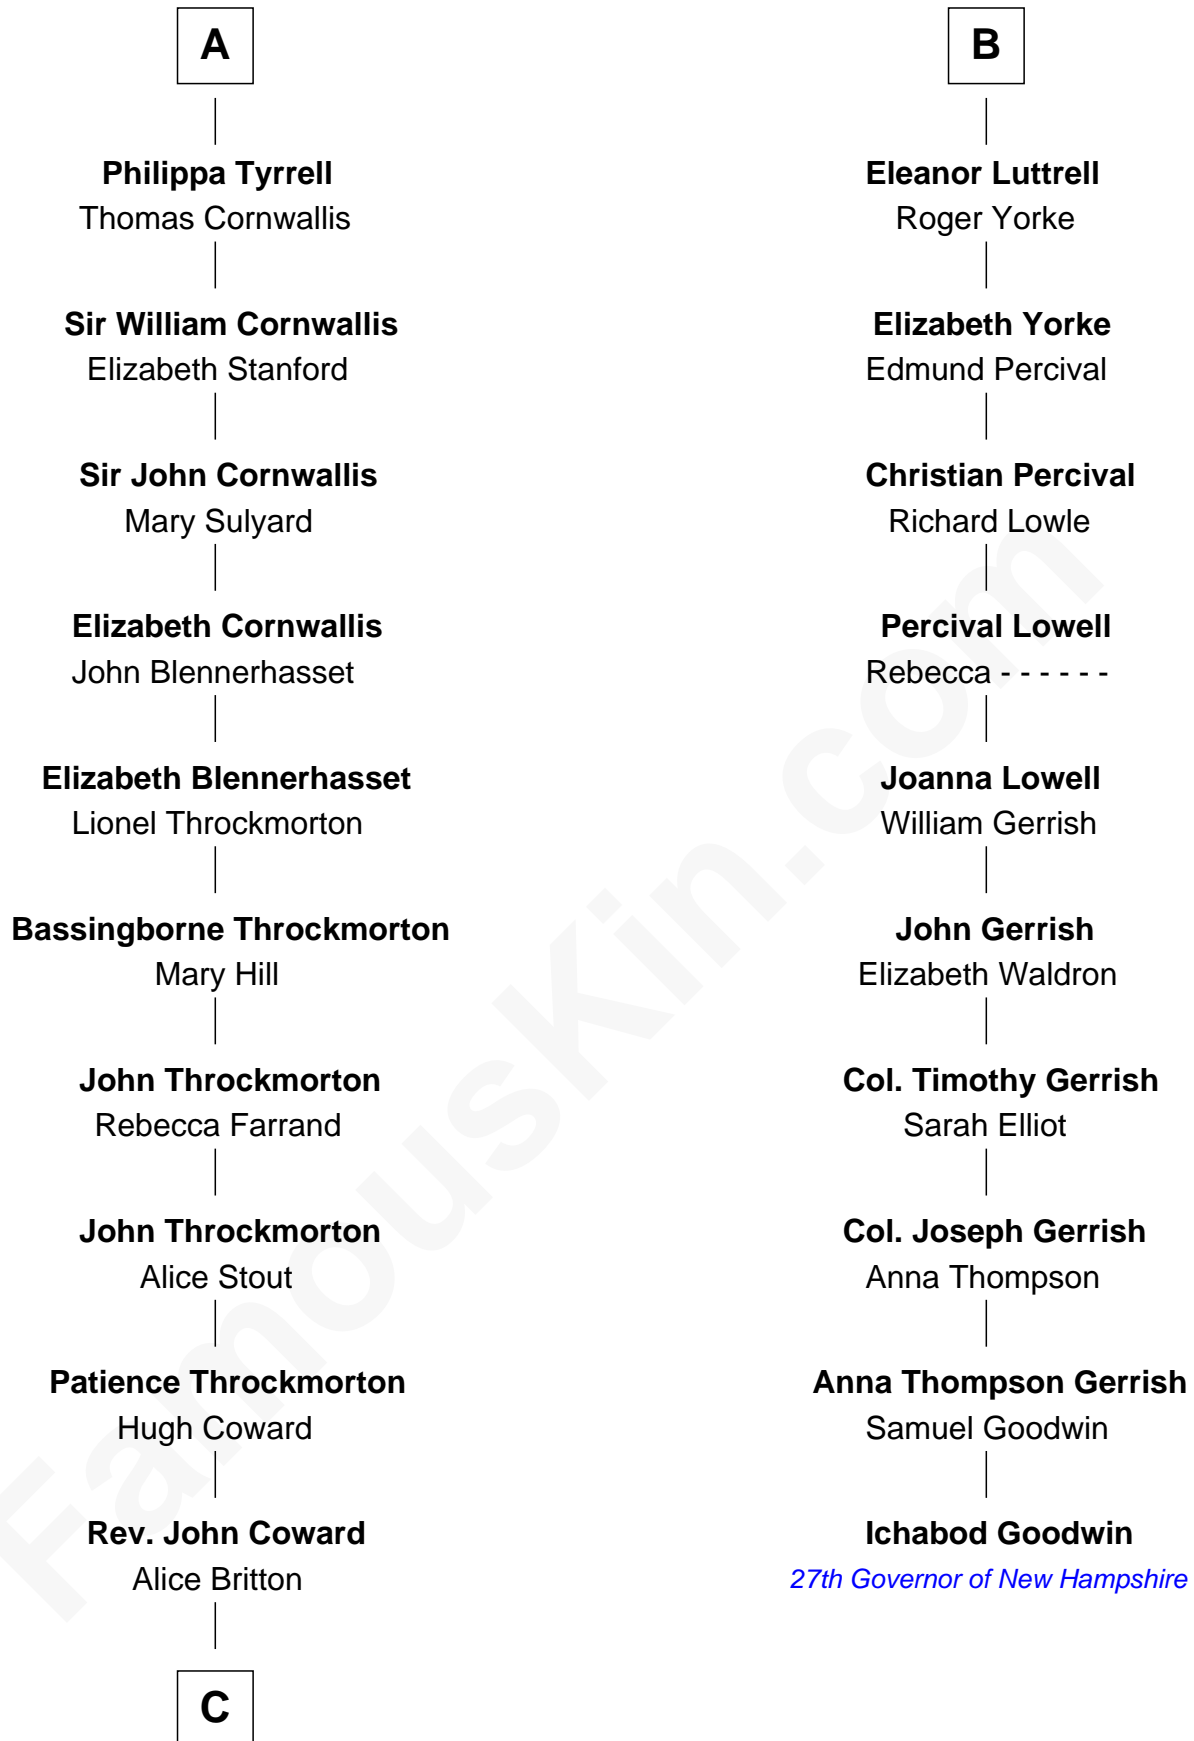

## Relationship Chart of Ellen Louise (Axson) Wilson

*First Lady of President Woodrow Wilson*

16th cousin 5 times removed of

**Ichabod Goodwin**

*27th Governor of New Hampshire*

**King Edward I**  
Eleanor of Castile

**C**

**Deliverance Coward**

James FitzRandolph

**Isaac FitzRandolph**

Eleanor Hunter

**Rebecca Longstreet FitzRandolph**

Rev. Isaac Stockton Keith Axson

**Rev. Samuel Edward Axson**