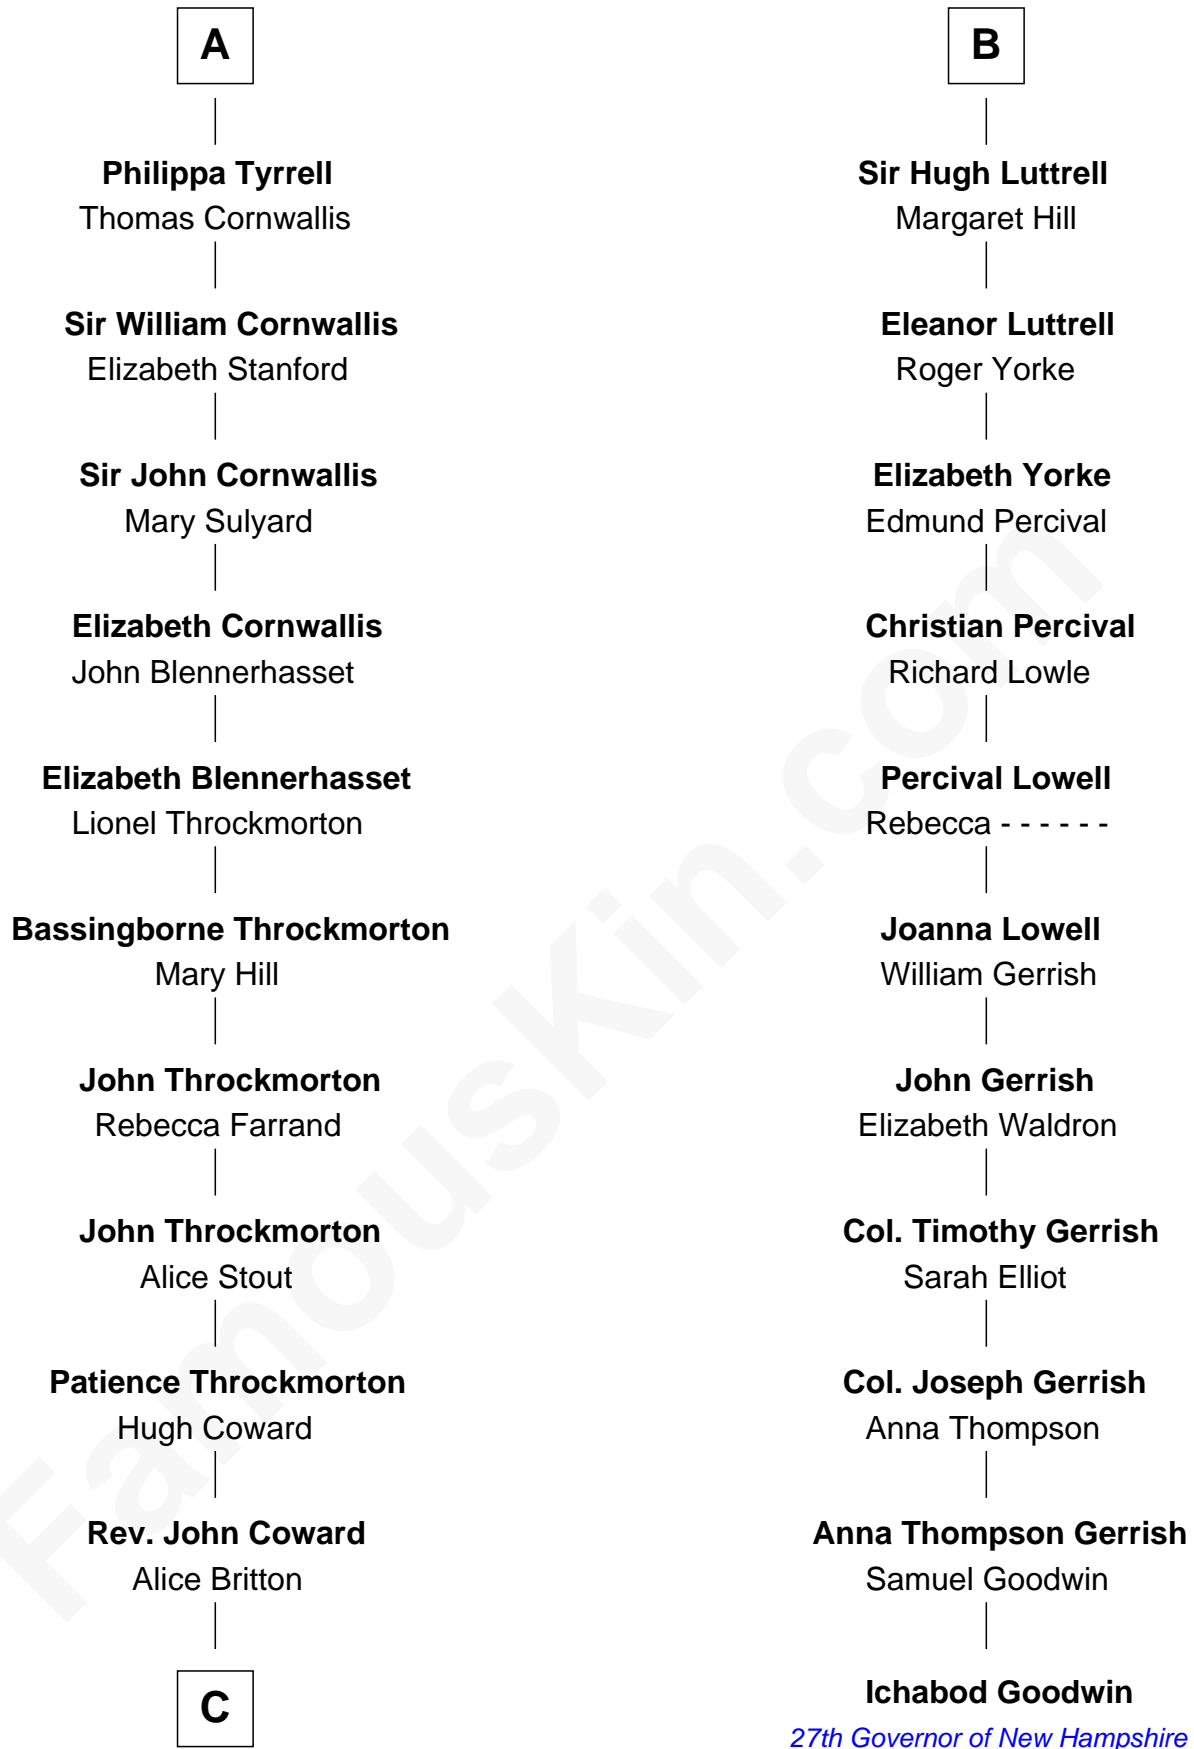

## Relationship Chart of Ellen Louise (Axson) Wilson

*First Lady of President Woodrow Wilson*

17th cousin 4 times removed of

**Ichabod Goodwin**

*27th Governor of New Hampshire*

**Sir Hugh le Despencer**

Aveline Basset

Catherine de Beaumont

**Sir John Luttrell**

Margaret Touchet

**Sir James Luttrell**

Elizabeth Courtenay

**B**

**C**

**Deliverance Coward**

James FitzRandolph

**Isaac FitzRandolph**

Eleanor Hunter

**Rebecca Longstreet FitzRandolph**

Rev. Isaac Stockton Keith Axson

**Rev. Samuel Edward Axson**

Margaret Jane Hoyt

**Ellen Louise (Axson) Wilson**

*First Lady of Woodrow Wilson*