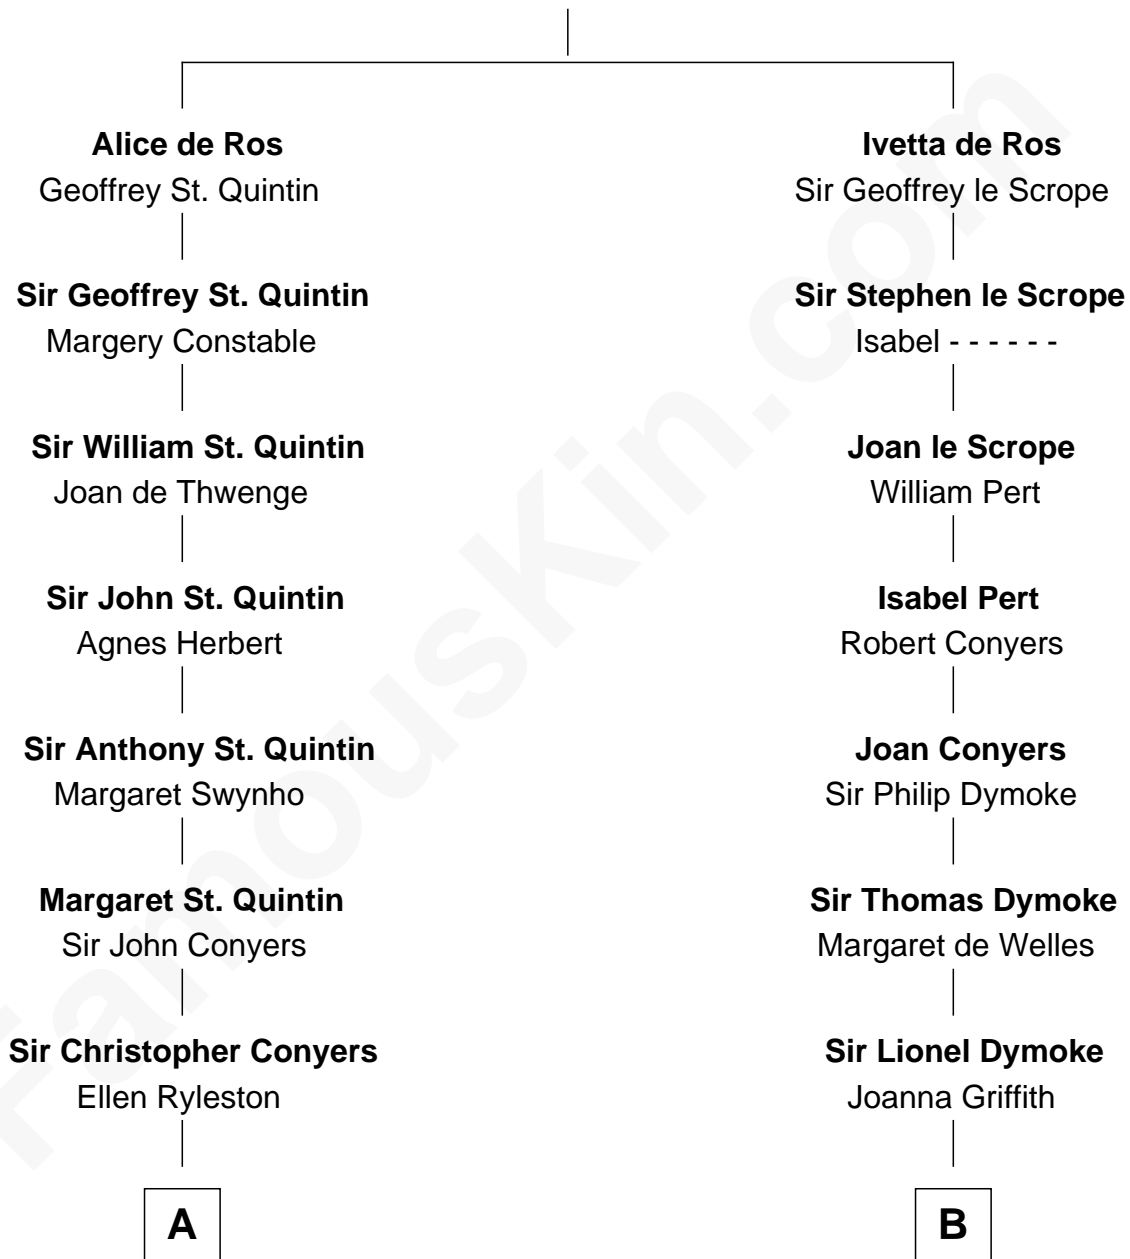

FamousKin.com

Relationship Chart of Ellen Louise (Axson) Wilson

First Lady of President Woodrow Wilson

17th cousin 2 times removed of

Ichabod Goodwin

27th Governor of New Hampshire

Sir William de Ros
Eustache Fitz Ralph

C

Rebecca Longstreet FitzRandolph

Rev. Isaac Stockton Keith Axson

Rev. Samuel Edward Axson

Margaret Jane Hoyt

Ellen Louise (Axson) Wilson

First Lady of Woodrow Wilson

FamousKin.com