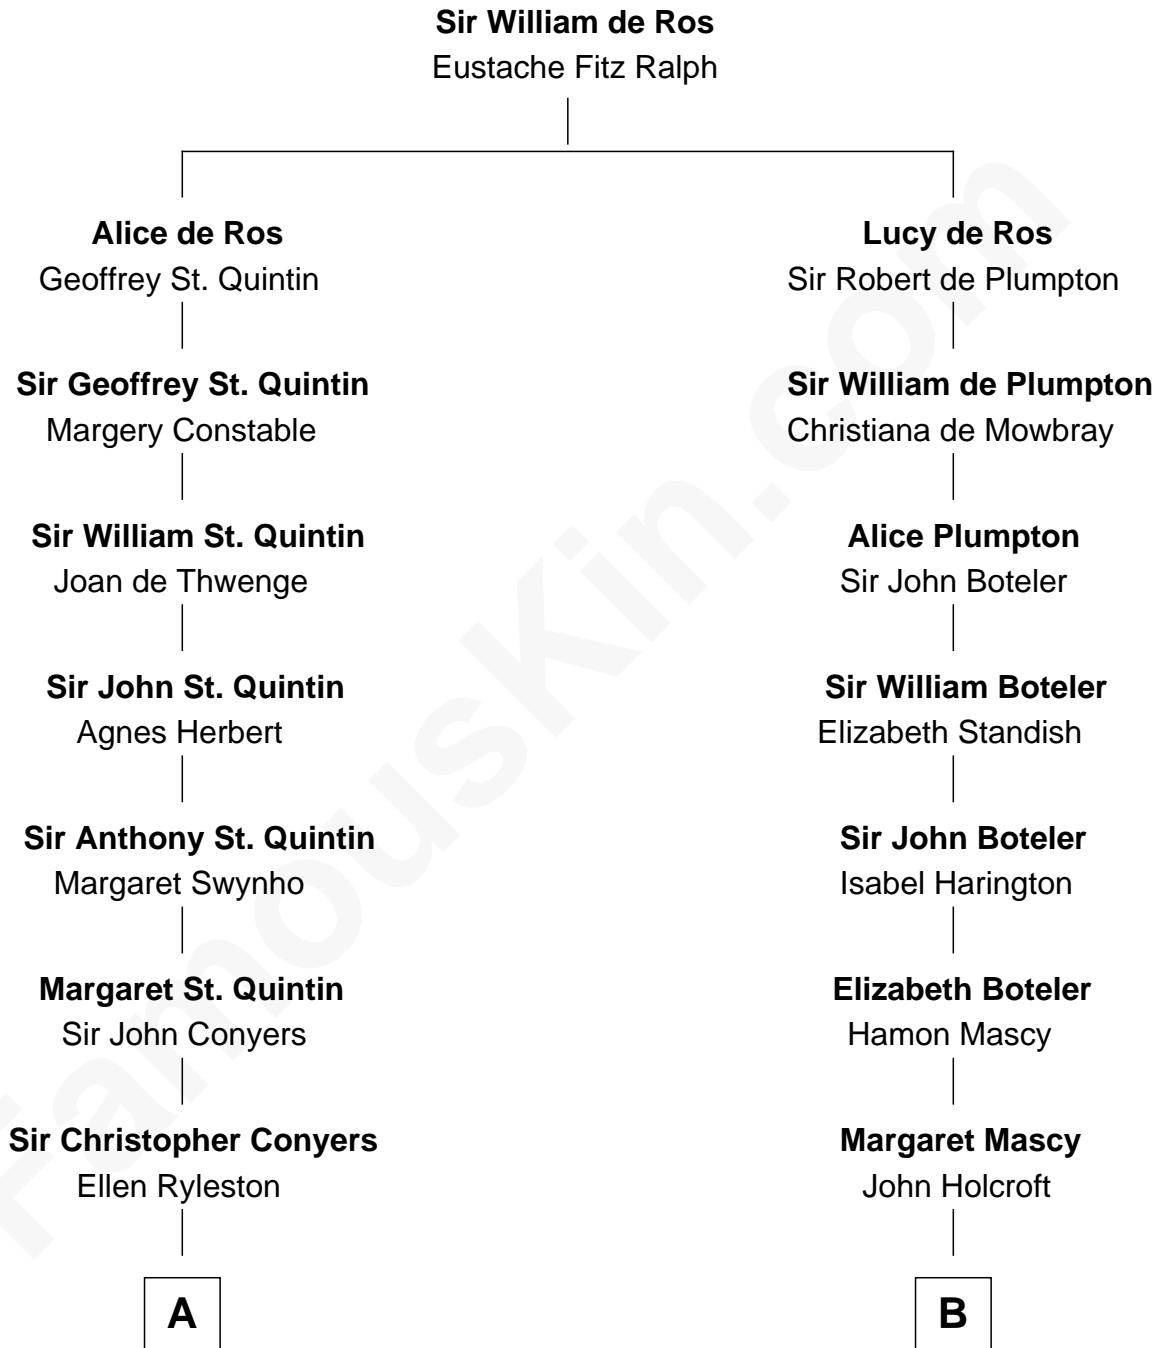

# FamousKin.com

## Relationship Chart of Ellen Louise (Axson) Wilson

*First Lady of President Woodrow Wilson*

17th cousin 2 times removed of

## Capt. William Lewis Herndon

*Captain of the ill fated S.S. Central America*

C

Rebecca Longstreet FitzRandolph

Rev. Isaac Stockton Keith Axson

Rev. Samuel Edward Axson

Margaret Jane Hoyt

Ellen Louise (Axson) Wilson

*First Lady of Woodrow Wilson*

FamousKin.com