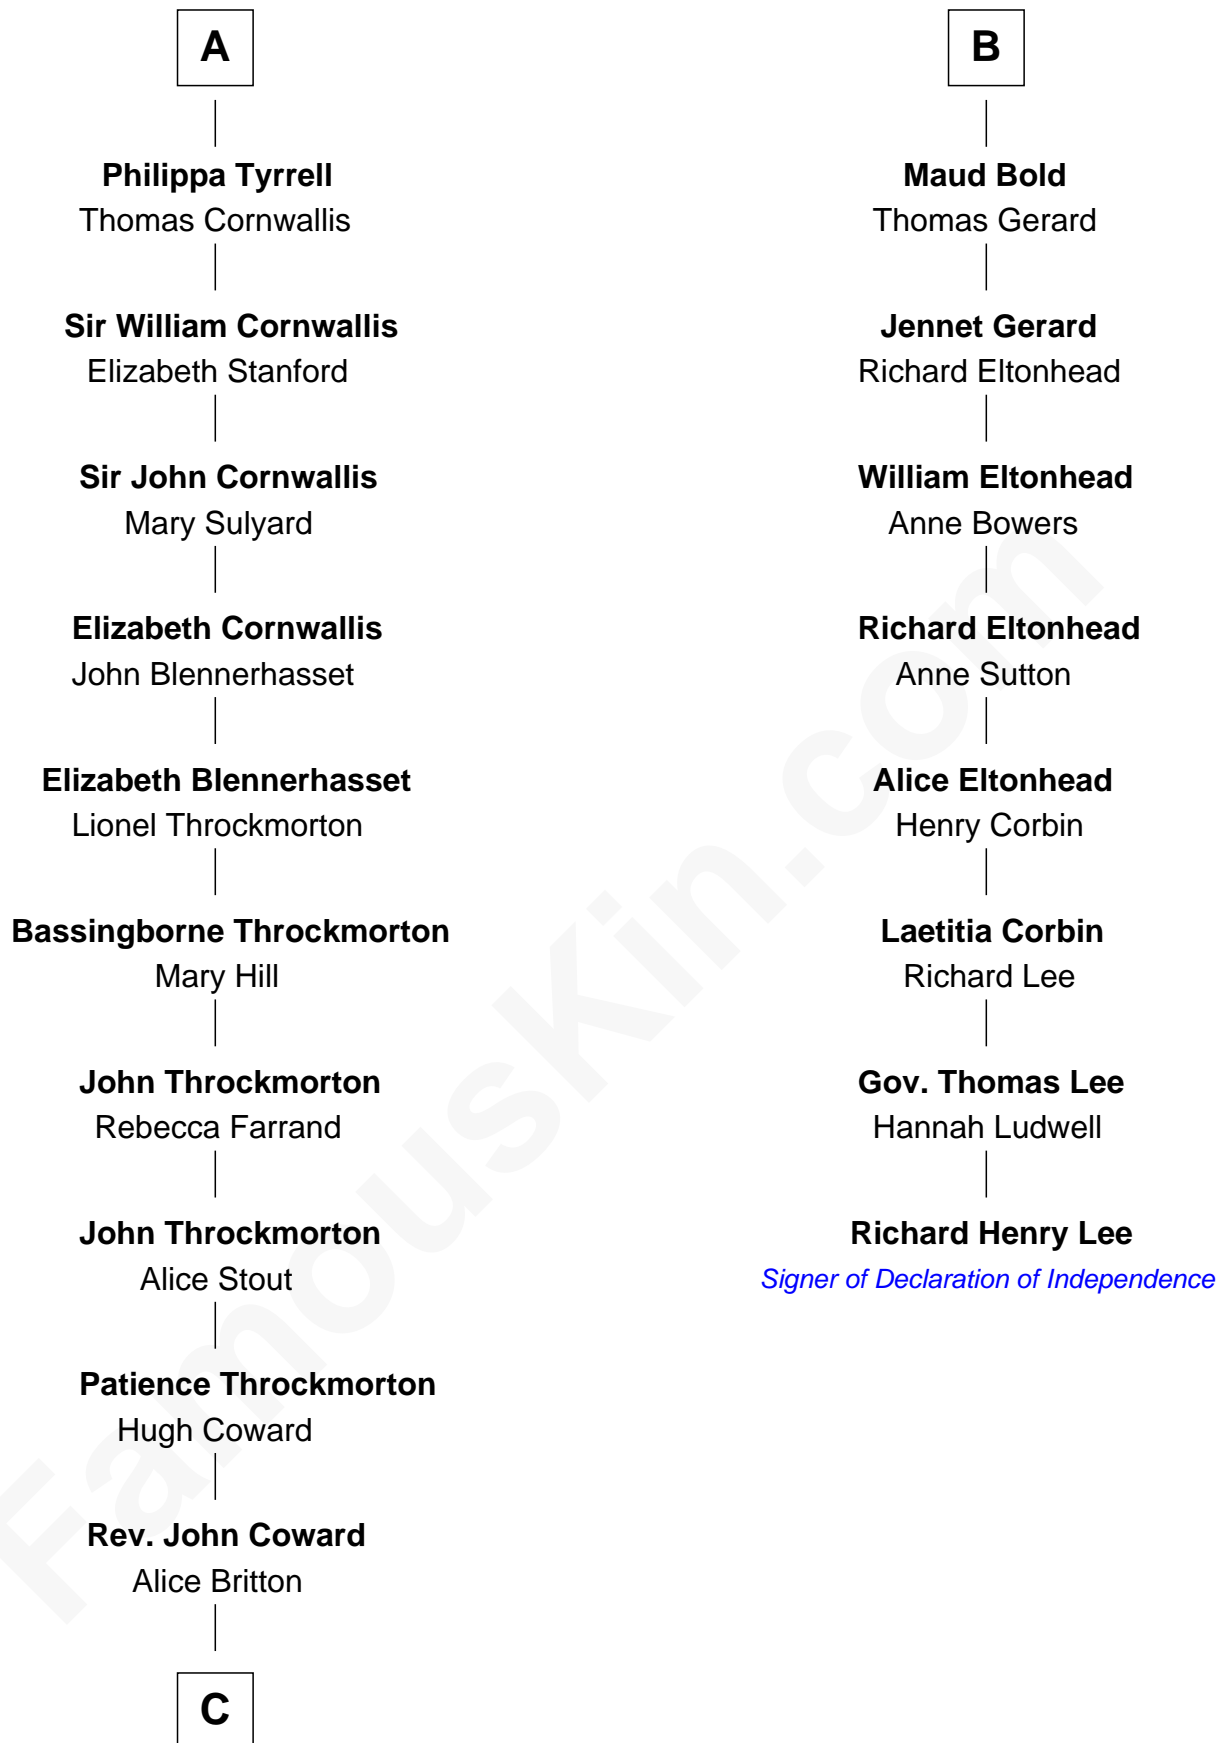

FamousKin.com

Relationship Chart of Ellen Louise (Axson) Wilson

First Lady of President Woodrow Wilson

14th cousin 7 times removed of

Richard Henry Lee

Signer of the Declaration of Independence

King Edward I
Eleanor of Castile

C

Deliverance Coward

James FitzRandolph

Isaac FitzRandolph

Eleanor Hunter

Rebecca Longstreet FitzRandolph

Rev. Isaac Stockton Keith Axson

Rev. Samuel Edward Axson

Margaret Jane Hoyt

Ellen Louise (Axson) Wilson

First Lady of Woodrow Wilson