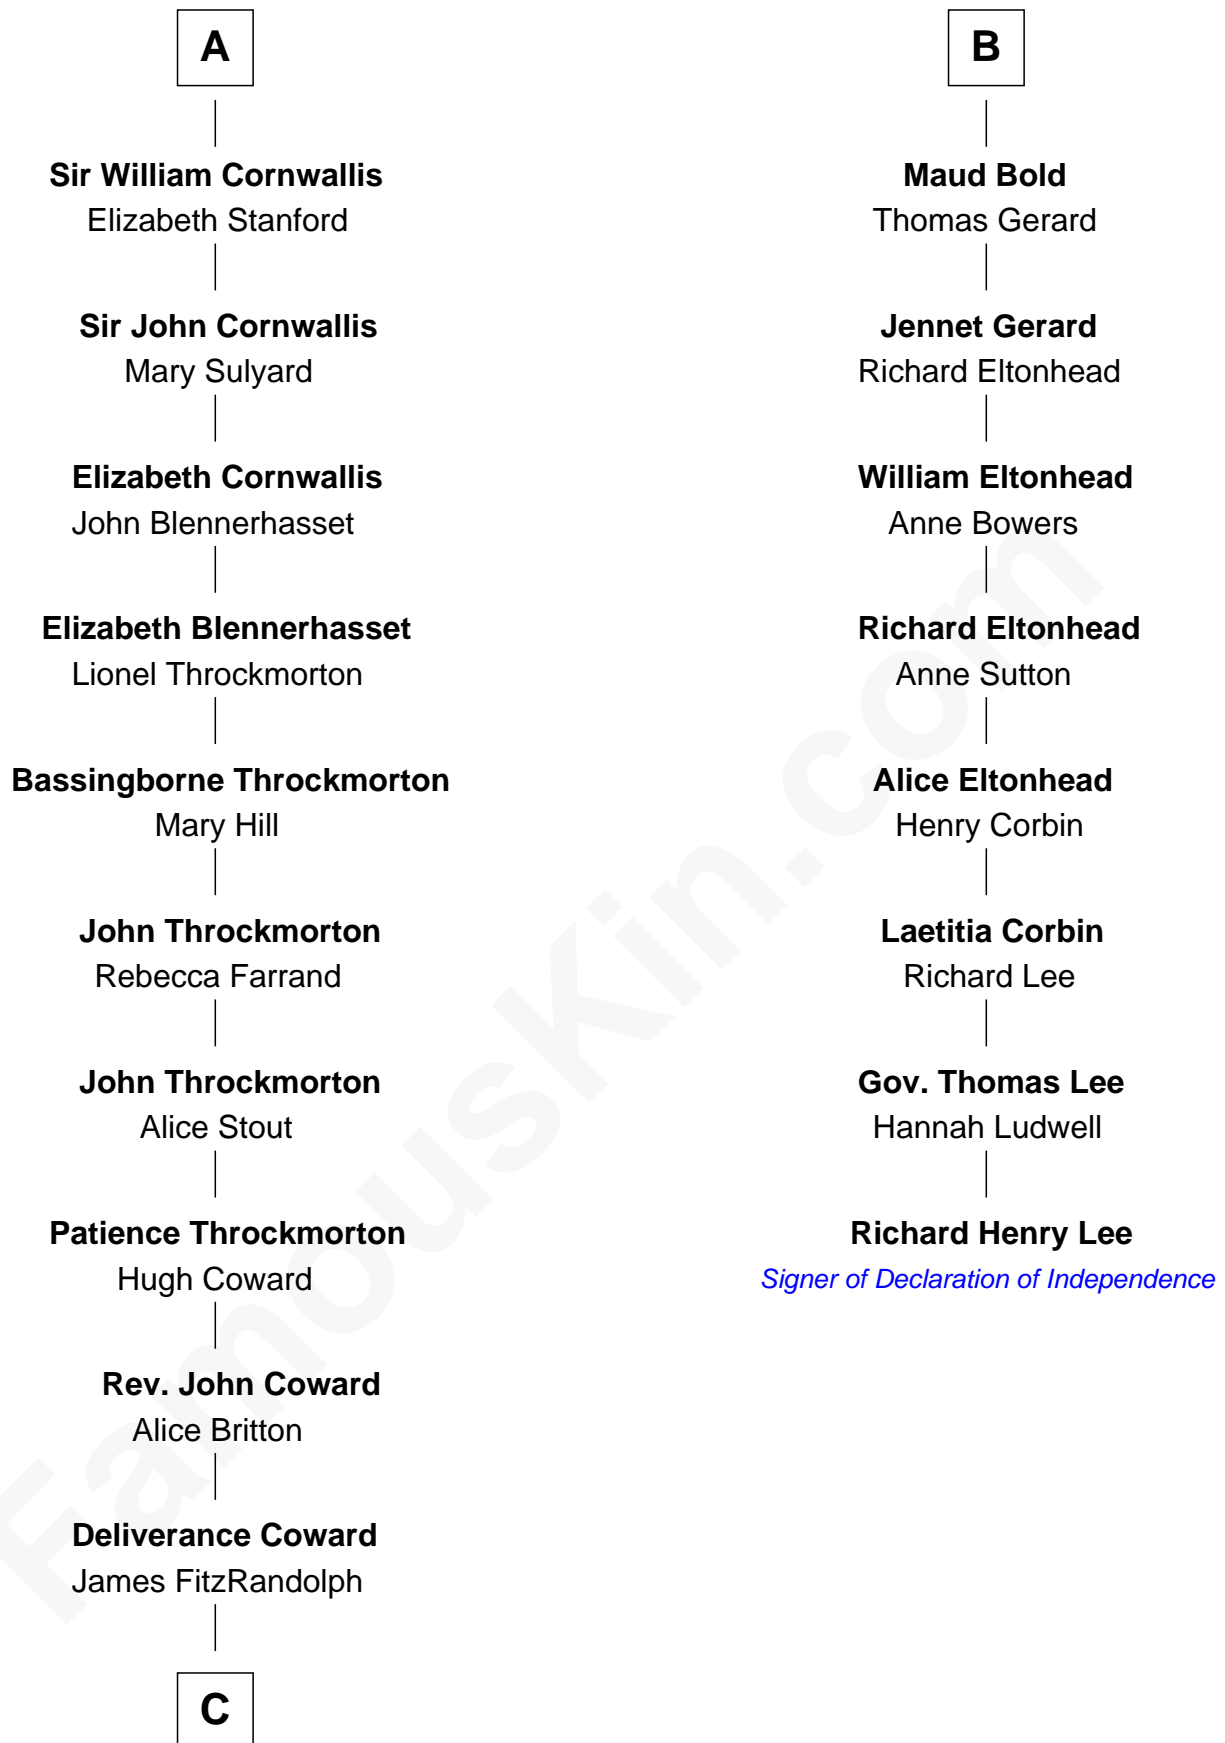

FamousKin.com

Relationship Chart of Ellen Louise (Axson) Wilson

First Lady of President Woodrow Wilson

14th cousin 6 times removed of

Richard Henry Lee

Signer of the Declaration of Independence

C

Isaac FitzRandolph

Eleanor Hunter

Rebecca Longstreet FitzRandolph

Rev. Isaac Stockton Keith Axson

Rev. Samuel Edward Axson

Margaret Jane Hoyt

Ellen Louise (Axson) Wilson

First Lady of Woodrow Wilson