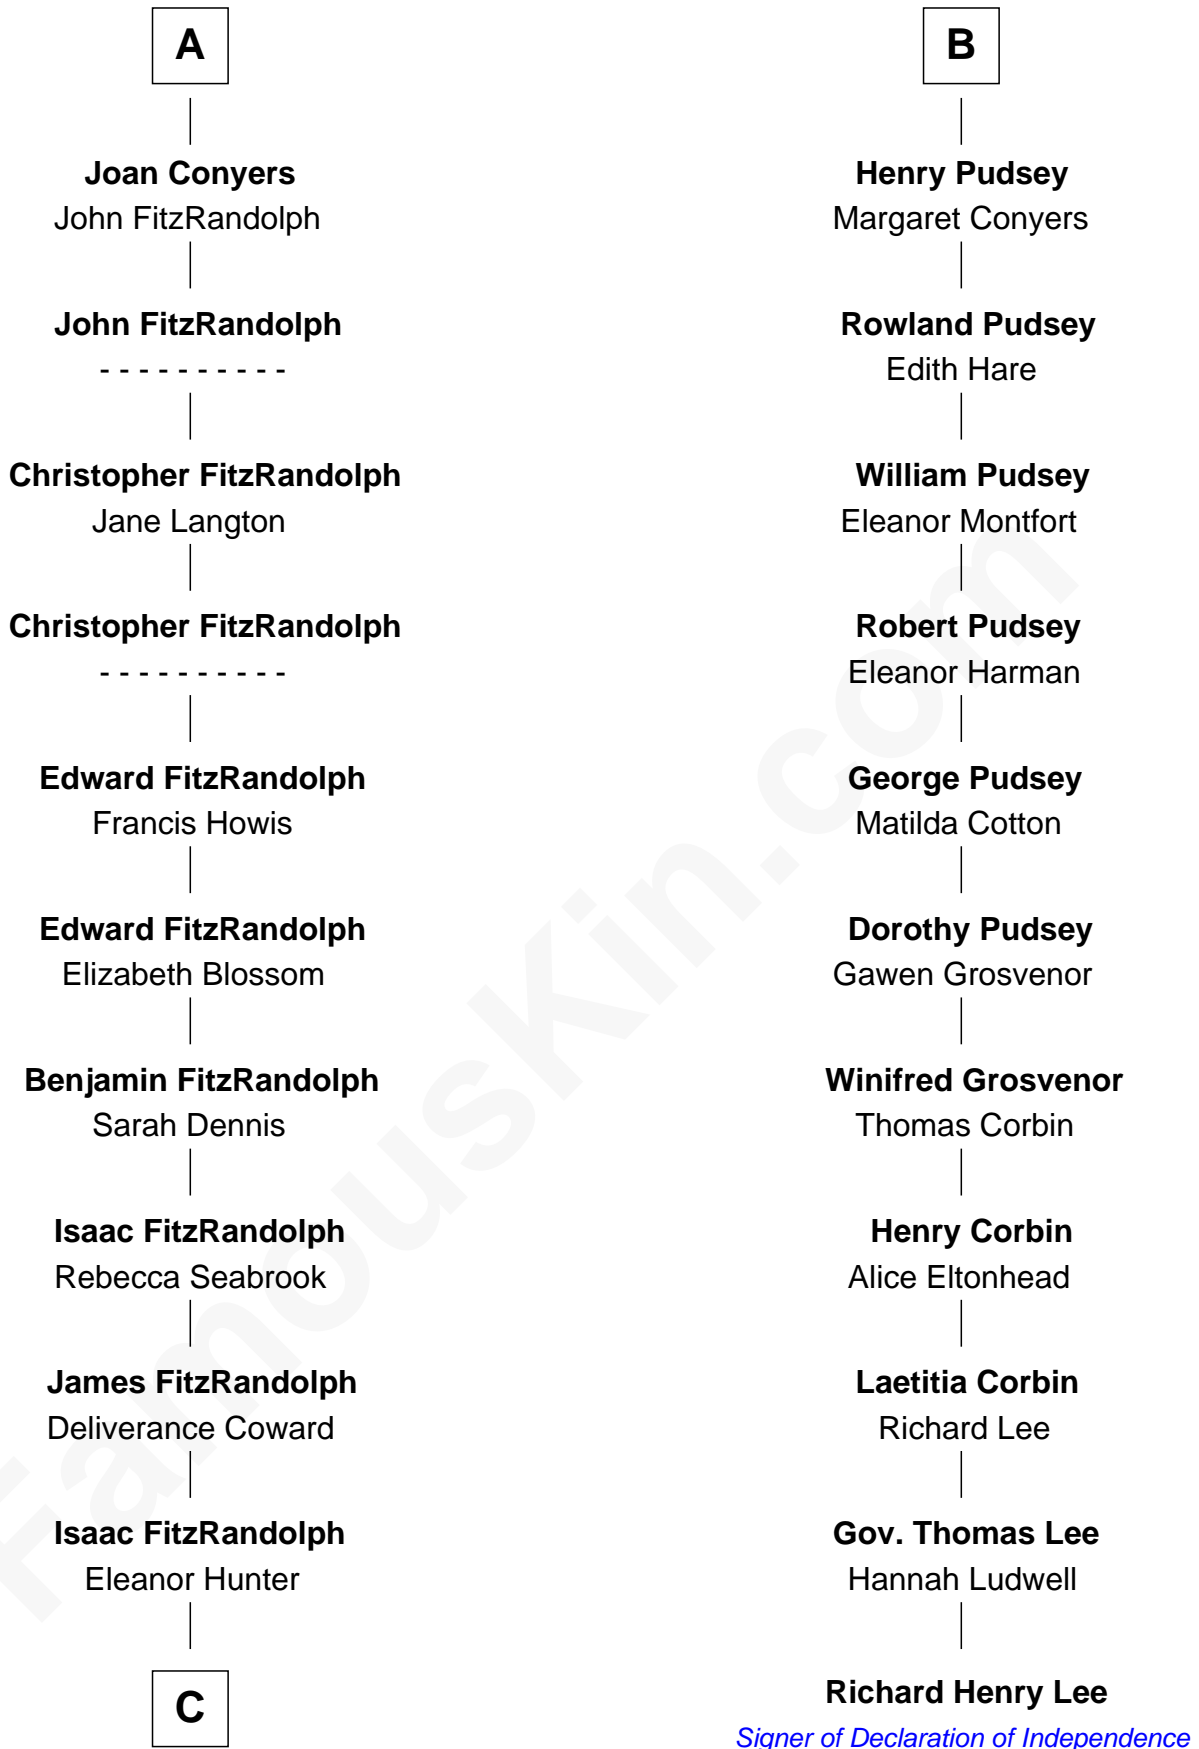

FamousKin.com

Relationship Chart of Ellen Louise (Axson) Wilson

First Lady of President Woodrow Wilson

17th cousin 2 times removed of

Richard Henry Lee

Signer of the Declaration of Independence

Sir William de Ros
Eustache Fitz Ralph

C

Rebecca Longstreet FitzRandolph

Rev. Isaac Stockton Keith Axson

Rev. Samuel Edward Axson

Margaret Jane Hoyt

Ellen Louise (Axson) Wilson

First Lady of Woodrow Wilson

FamousKin.com