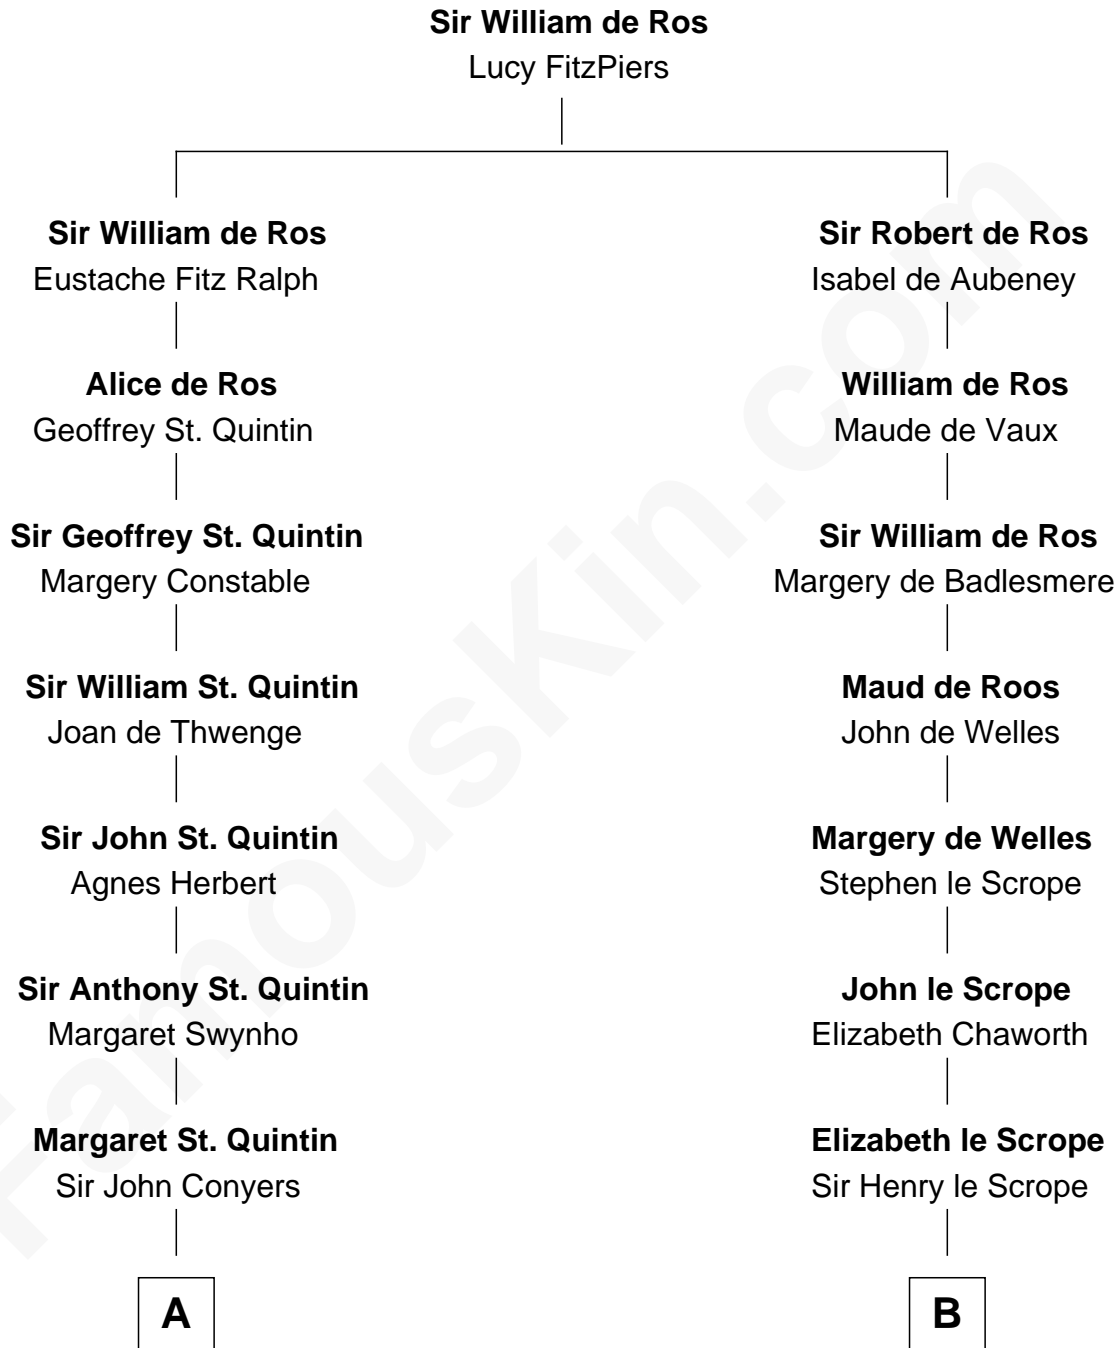

FamousKin.com

Relationship Chart of Ellen Louise (Axson) Wilson

First Lady of President Woodrow Wilson

16th cousin 4 times removed of

Richard Henry Lee

Signer of the Declaration of Independence

C

Isaac FitzRandolph

Eleanor Hunter

Rebecca Longstreet FitzRandolph

Rev. Isaac Stockton Keith Axson

Rev. Samuel Edward Axson

Margaret Jane Hoyt

Ellen Louise (Axson) Wilson

First Lady of Woodrow Wilson

FamousKin.com