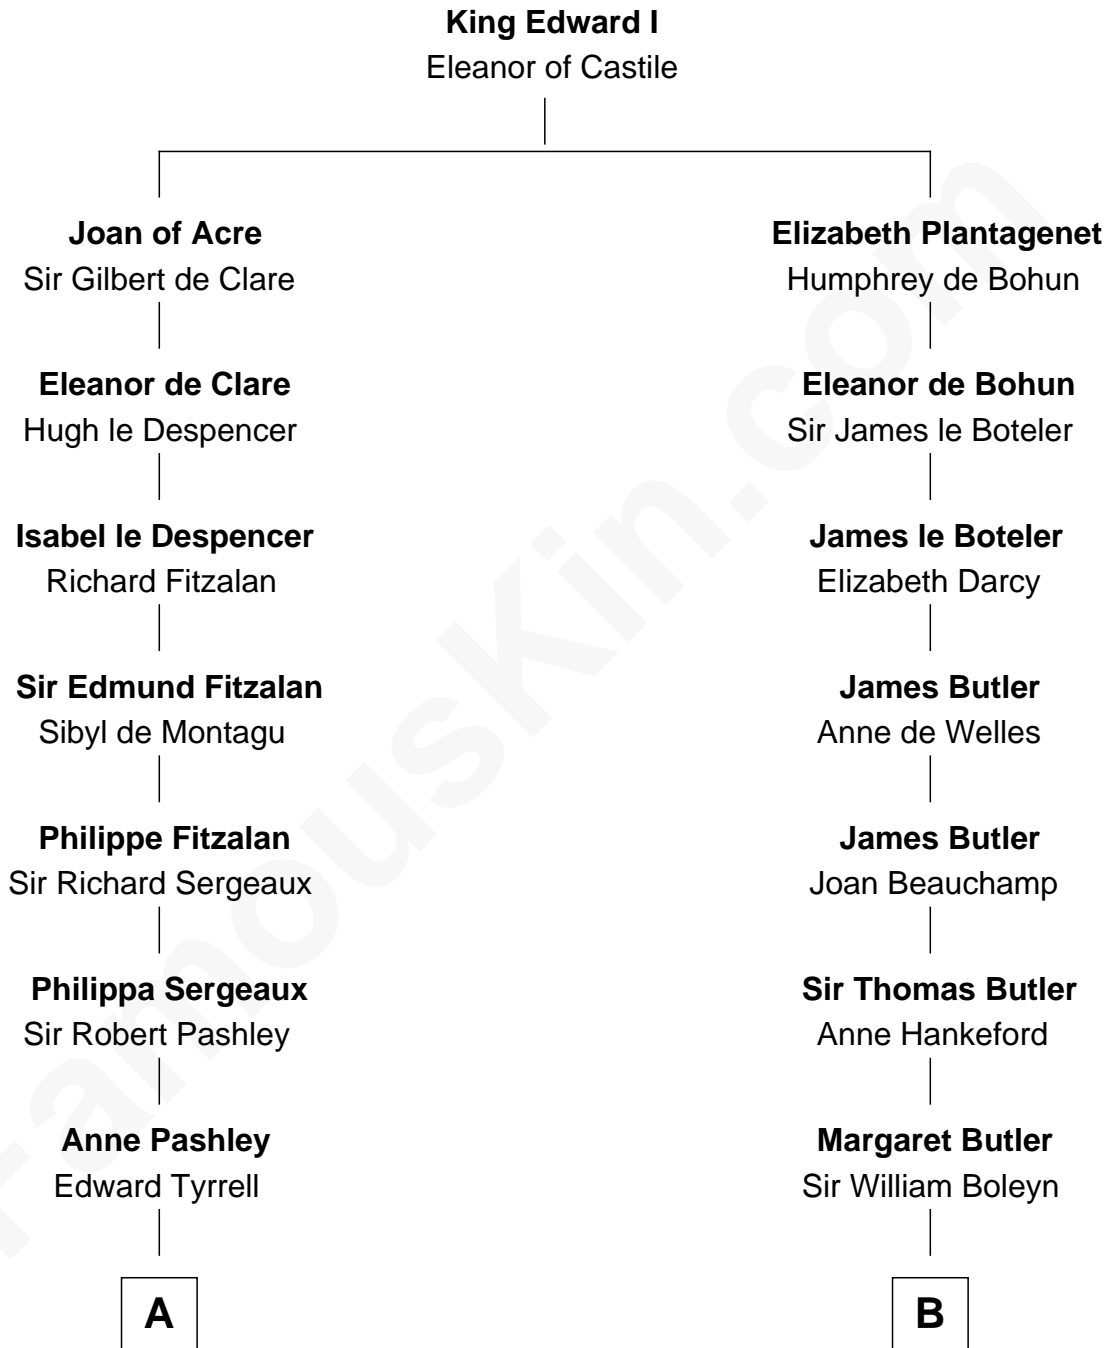

**FamousKin.com**  
**Relationship Chart of**  
**Ellen Louise (Axson) Wilson**  
*First Lady of President Woodrow Wilson*

**8th cousin 13 times removed of**

**Anne Boleyn**  
*2nd Wife of King Henry VIII*

**C**

**Deliverance Coward**

James FitzRandolph

**Isaac FitzRandolph**

Eleanor Hunter

**Rebecca Longstreet FitzRandolph**

Rev. Isaac Stockton Keith Axson

**Rev. Samuel Edward Axson**

Margaret Jane Hoyt

**Ellen Louise (Axson) Wilson**

*First Lady of Woodrow Wilson*

FamousKin.com