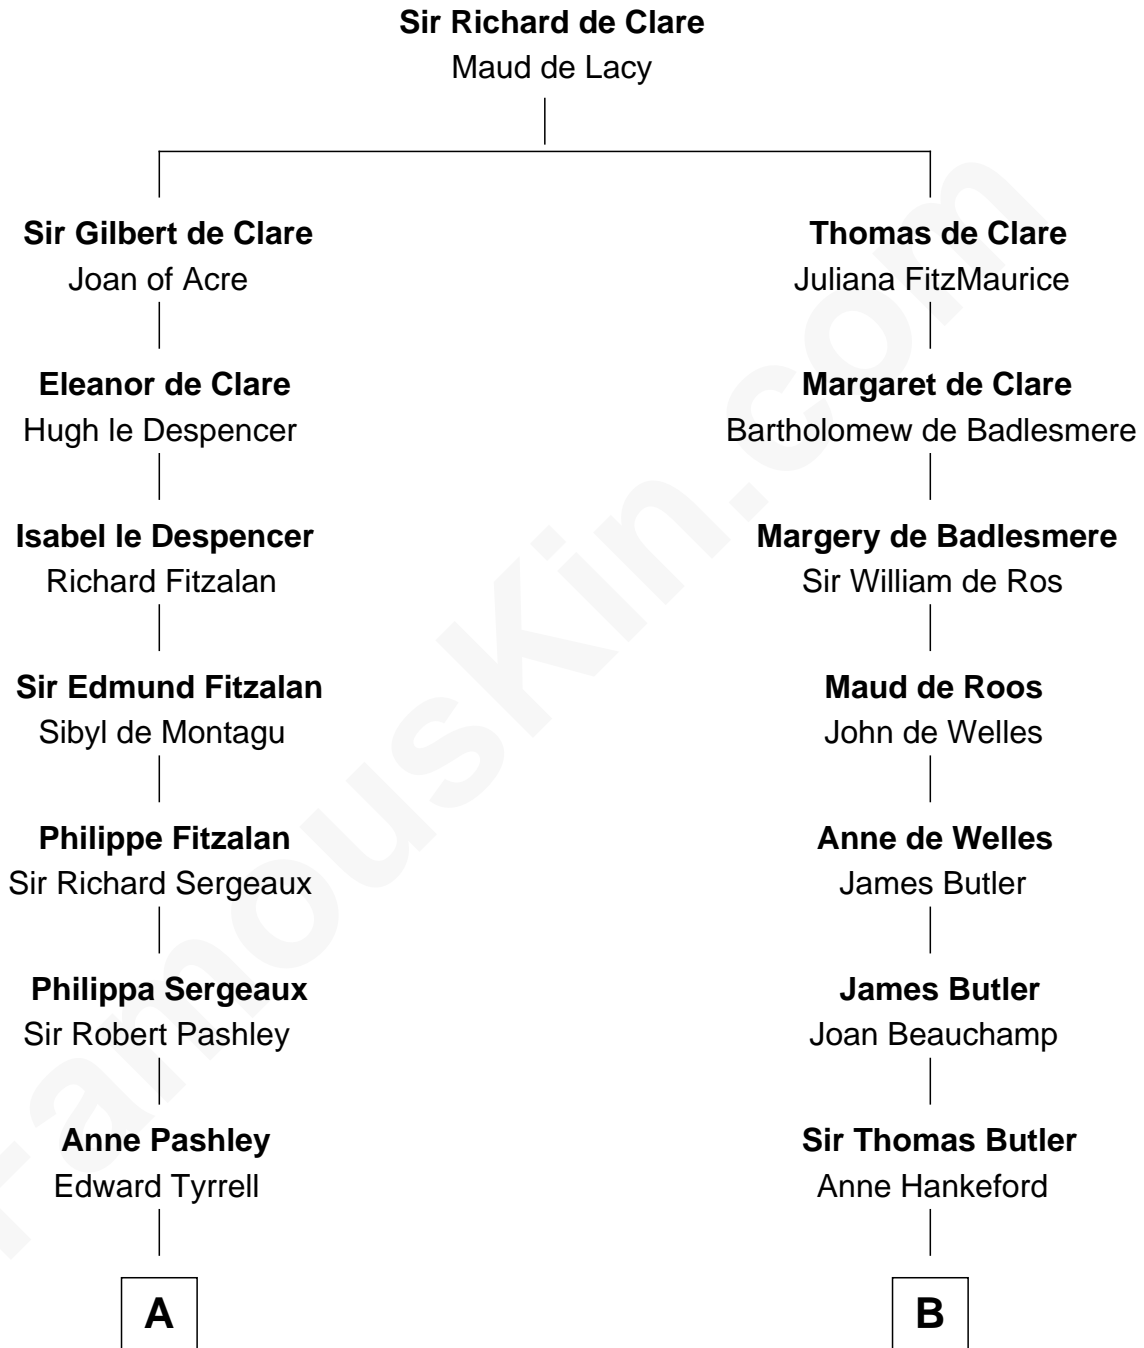

**FamousKin.com**  
**Relationship Chart of**  
**Ellen Louise (Axson) Wilson**  
*First Lady of President Woodrow Wilson*

9th cousin 12 times removed of

**Anne Boleyn**  
*2nd Wife of King Henry VIII*

**C**

**Deliverance Coward**

James FitzRandolph

**Isaac FitzRandolph**

Eleanor Hunter

**Rebecca Longstreet FitzRandolph**

Rev. Isaac Stockton Keith Axson

**Rev. Samuel Edward Axson**

Margaret Jane Hoyt

**Ellen Louise (Axson) Wilson**

*First Lady of Woodrow Wilson*

FamousKin.com