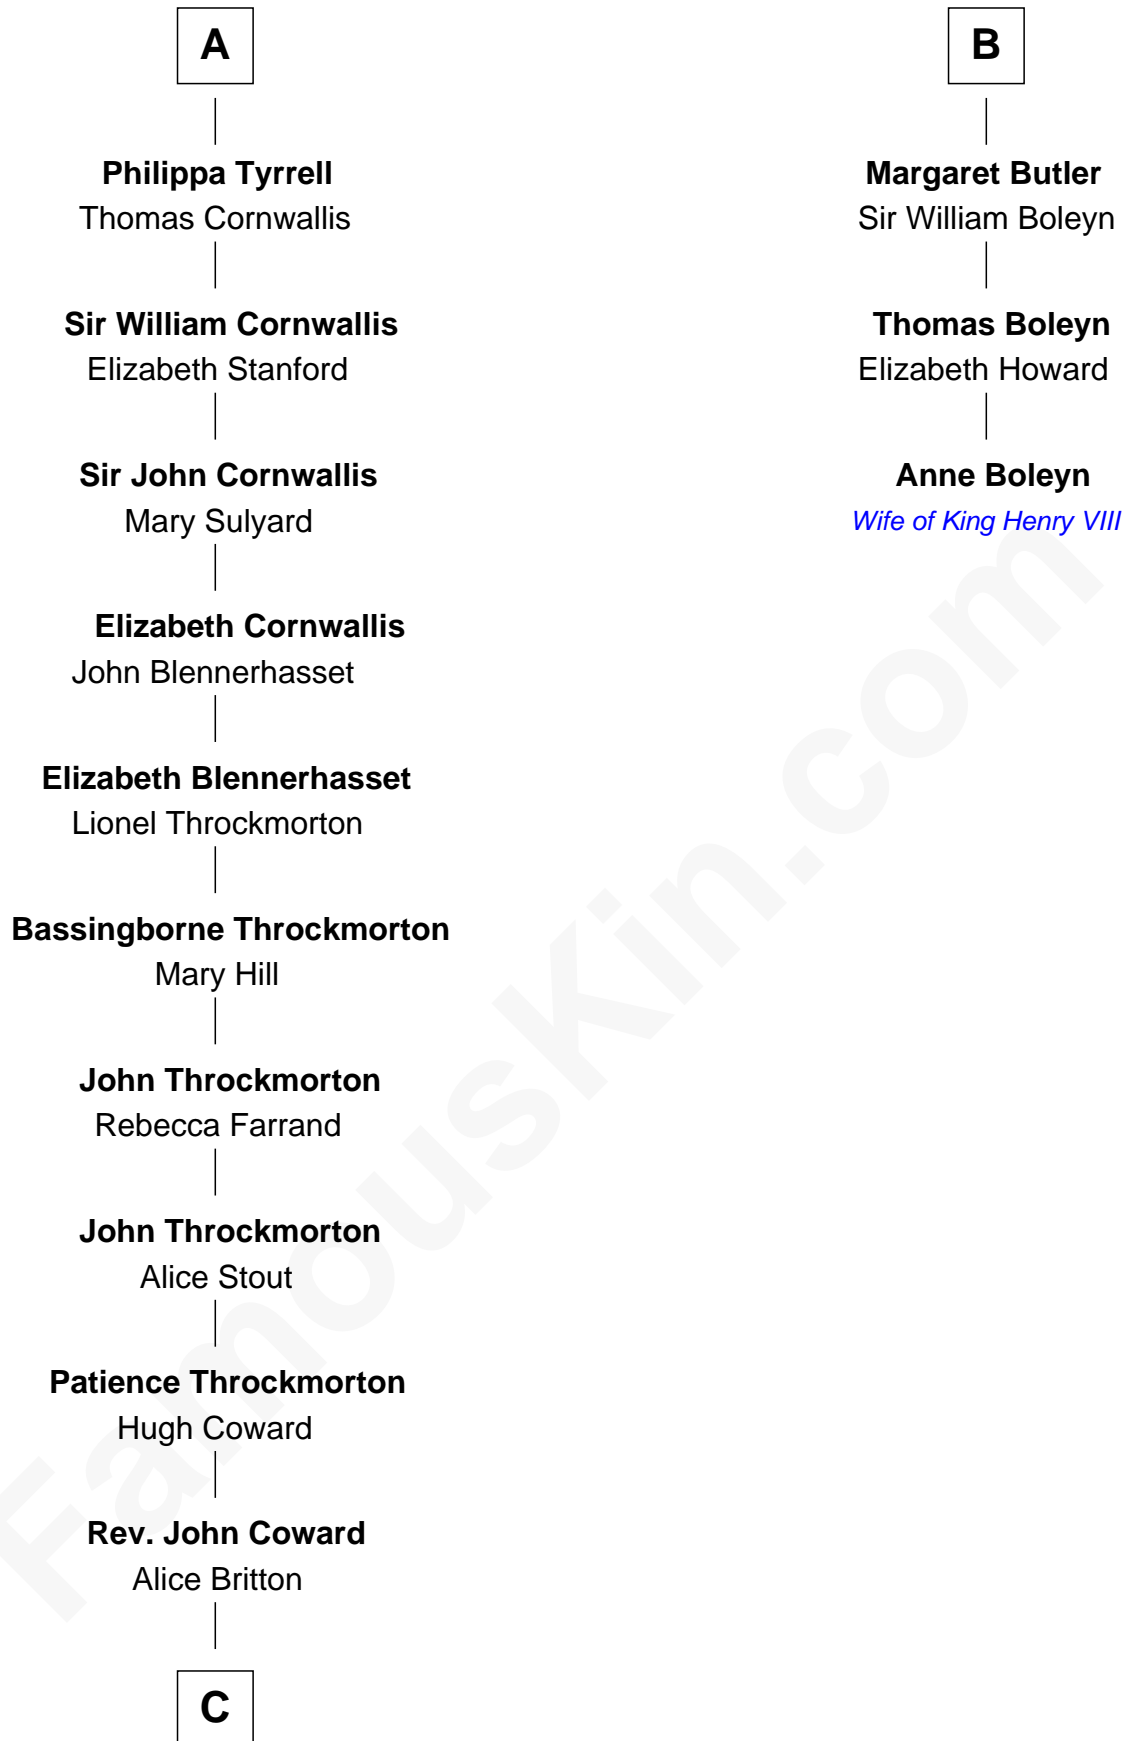

**FamousKin.com**  
**Relationship Chart of**  
**Ellen Louise (Axson) Wilson**  
*First Lady of President Woodrow Wilson*

9th cousin 12 times removed of

**Anne Boleyn**  
*2nd Wife of King Henry VIII*

**C**

**Deliverance Coward**

James FitzRandolph

**Isaac FitzRandolph**

Eleanor Hunter

**Rebecca Longstreet FitzRandolph**

Rev. Isaac Stockton Keith Axson

**Rev. Samuel Edward Axson**

Margaret Jane Hoyt

**Ellen Louise (Axson) Wilson**

*First Lady of Woodrow Wilson*

FamousKin.com