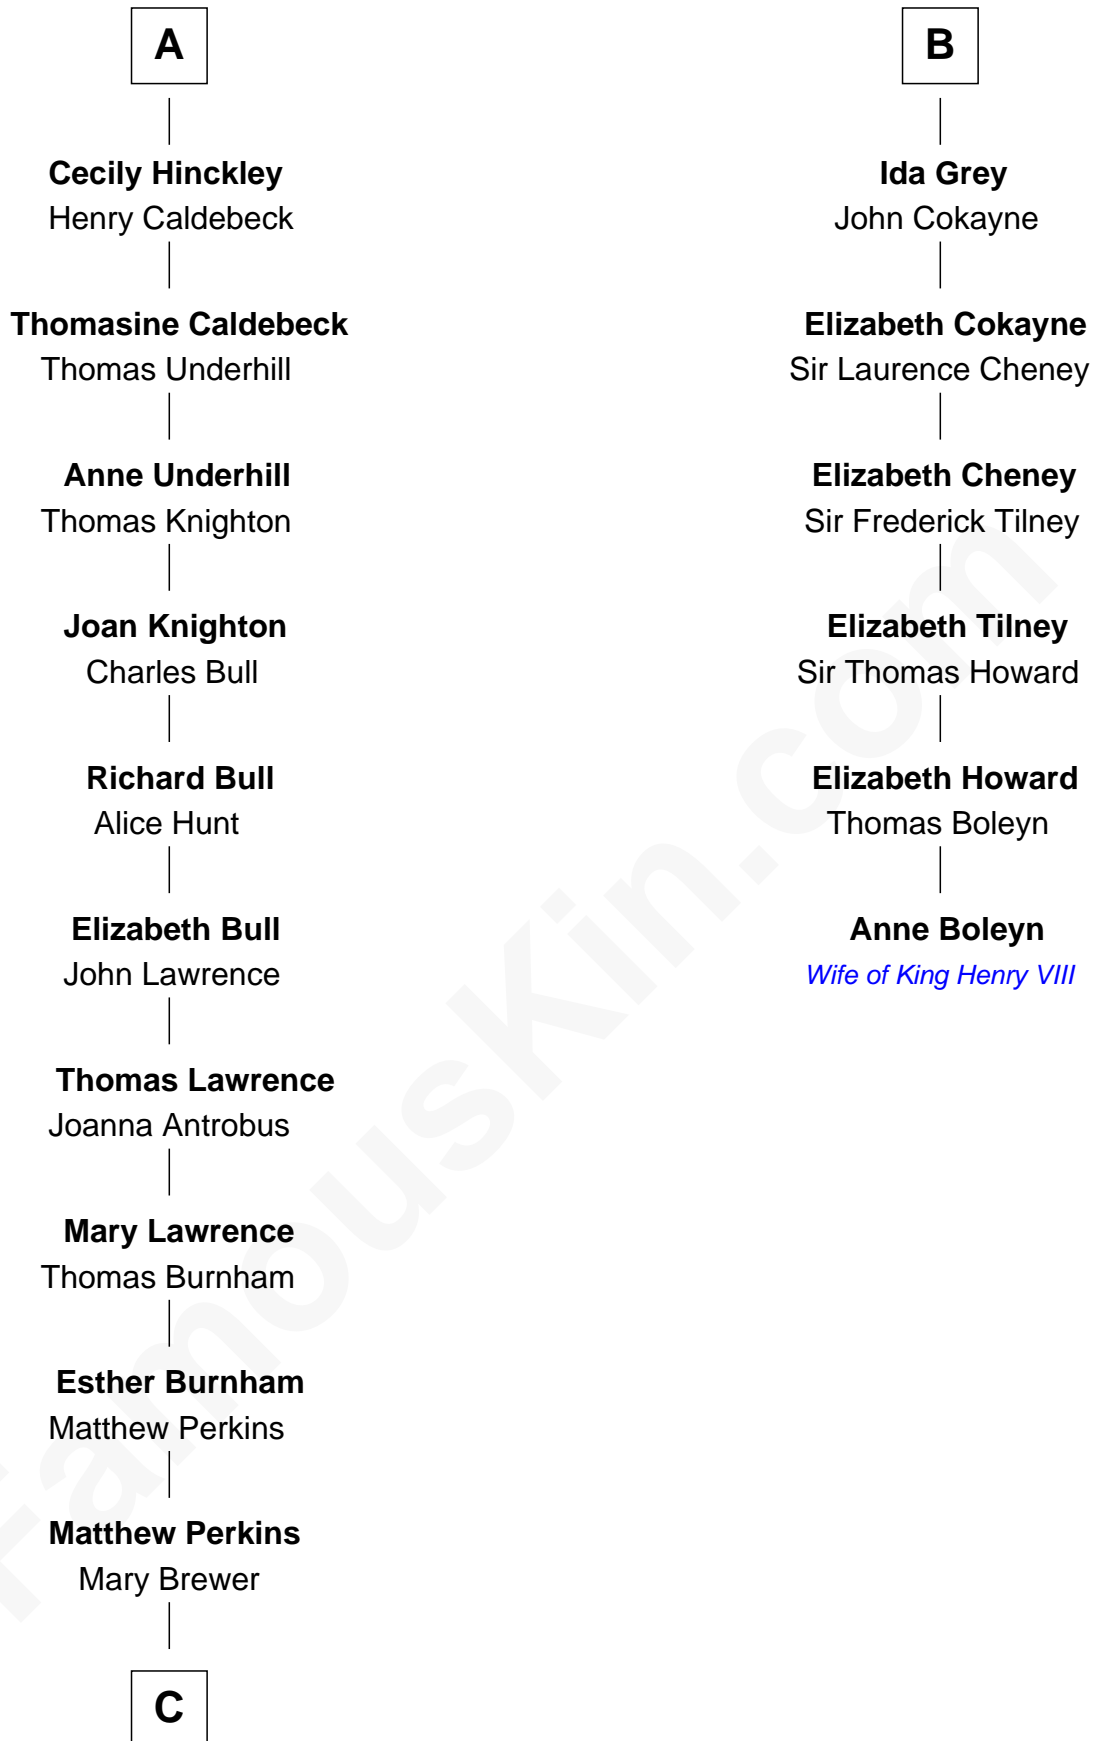

FamousKin.com
Relationship Chart of
Ellen Louise (Axson) Wilson
First Lady of President Woodrow Wilson

12th cousin 9 times removed of

Anne Boleyn
2nd Wife of King Henry VIII

C

—
Abraham Perkins

Mary Sanborn

—
Meribah Perkins

Nathan Hoyt

—
Rev. Nathan Hoyt

Margaret Bliss

—
Margaret Jane Hoyt

Rev. Samuel Edward Axson

—
Ellen Louise (Axson) Wilson

First Lady of Woodrow Wilson