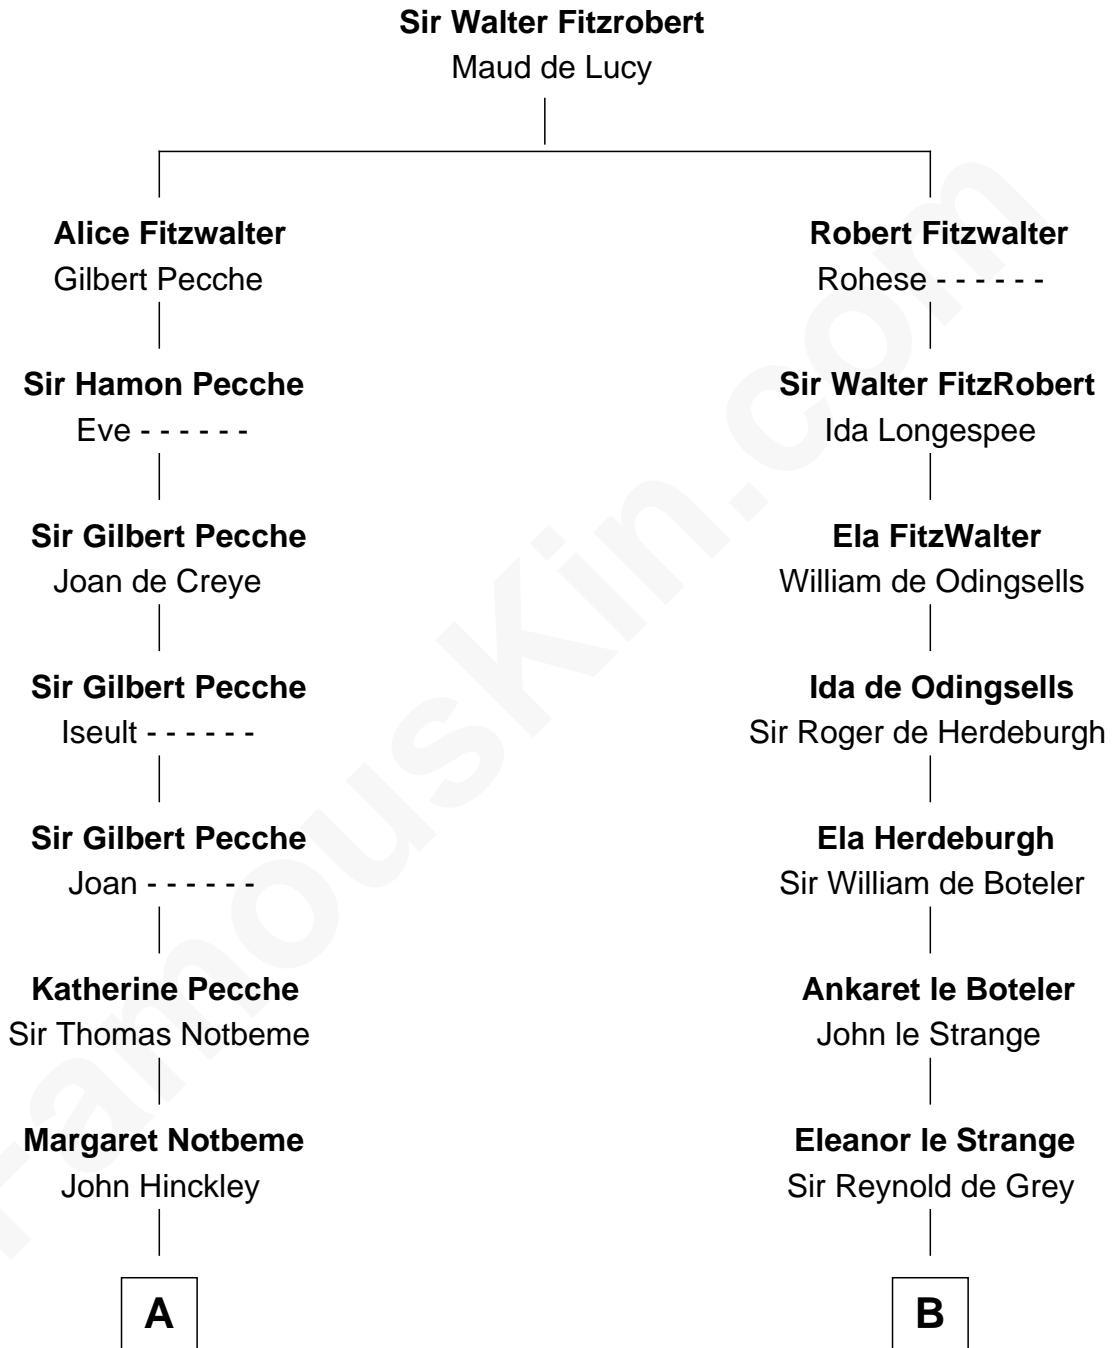

FamousKin.com
Relationship Chart of
Ellen Louise (Axson) Wilson
First Lady of President Woodrow Wilson

12th cousin 9 times removed of

Anne Boleyn
2nd Wife of King Henry VIII

C

—
Abraham Perkins

Mary Sanborn

—
Meribah Perkins

Nathan Hoyt

—
Rev. Nathan Hoyt

Margaret Bliss

—
Margaret Jane Hoyt

Rev. Samuel Edward Axson

—
Ellen Louise (Axson) Wilson

First Lady of Woodrow Wilson