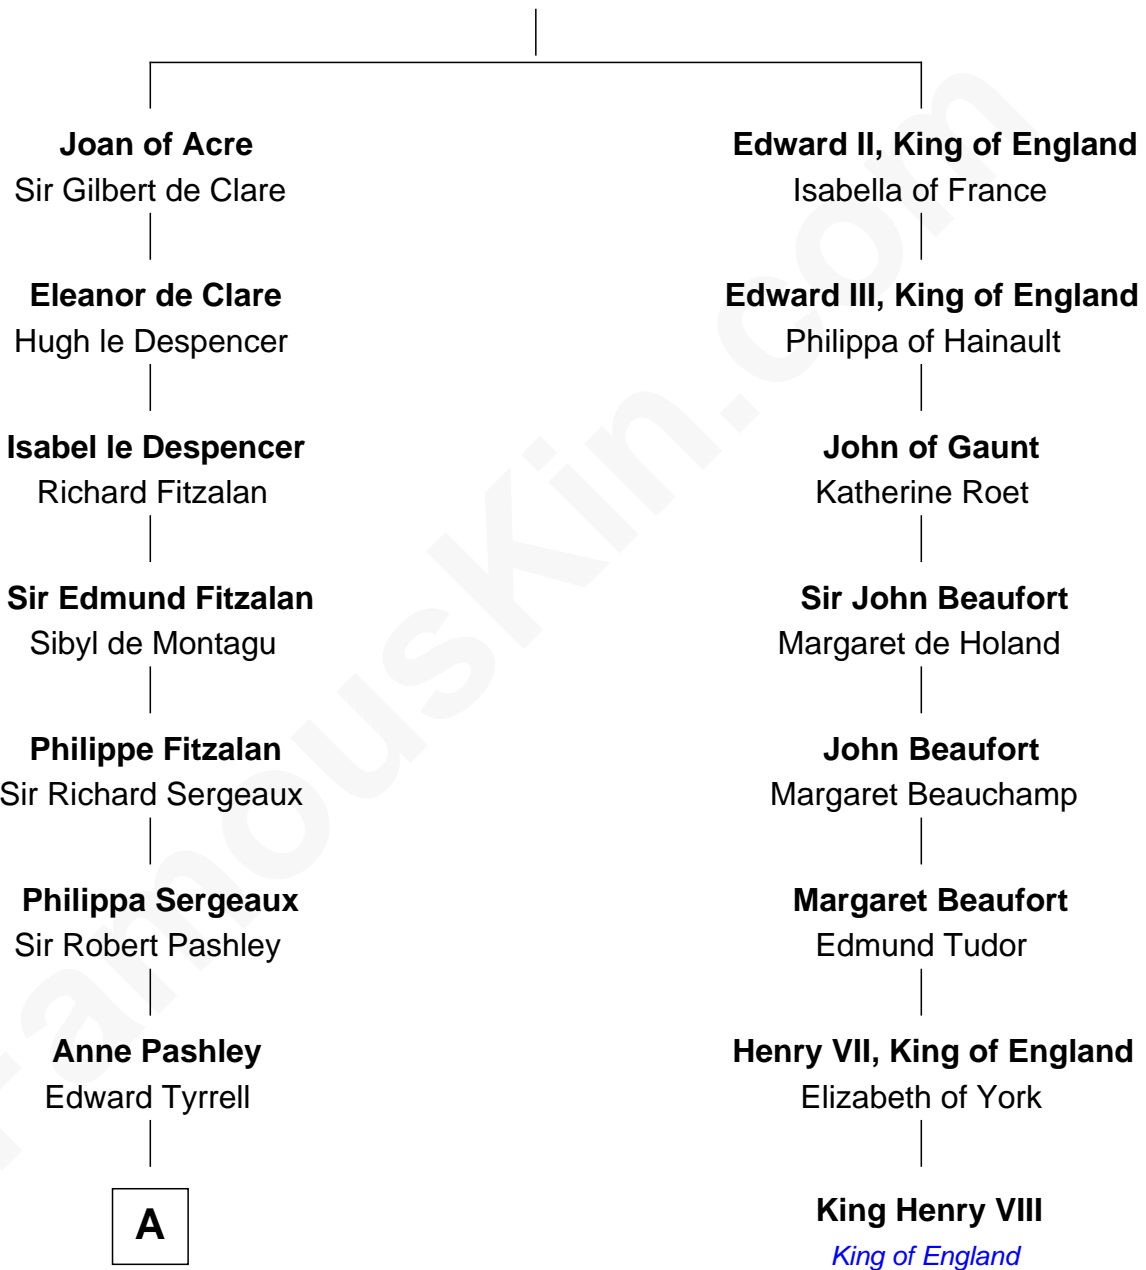

FamousKin.com
Relationship Chart of
Ellen Louise (Axson) Wilson
First Lady of President Woodrow Wilson

7th cousin 14 times removed of

King Henry VIII
King of England

King Edward I
 Eleanor of Castile

B

—
Deliverance Coward

James FitzRandolph

—
Isaac FitzRandolph

Eleanor Hunter

—
Rebecca Longstreet FitzRandolph

Rev. Isaac Stockton Keith Axson

—
Rev. Samuel Edward Axson

Margaret Jane Hoyt

—
Ellen Louise (Axson) Wilson

First Lady of Woodrow Wilson