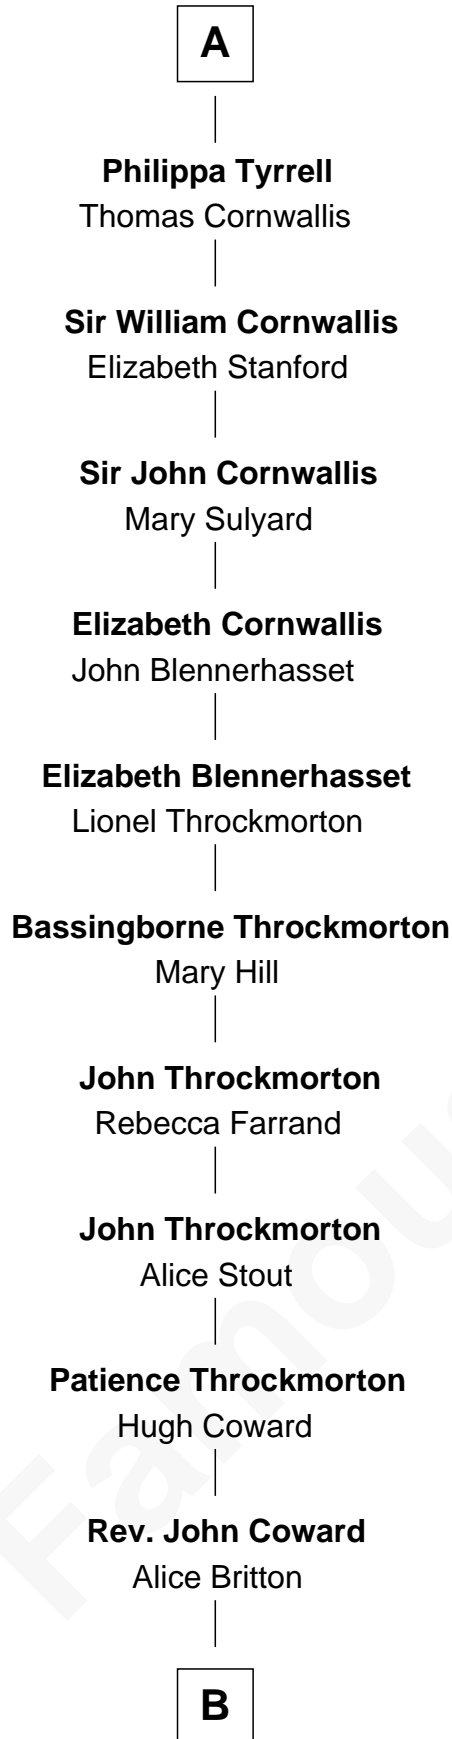

FamousKin.com
Relationship Chart of
Ellen Louise (Axson) Wilson
First Lady of President Woodrow Wilson

7th cousin 14 times removed of

King Henry VIII
King of England

King Edward I
 Eleanor of Castile

B

—
Deliverance Coward

James FitzRandolph

—
Isaac FitzRandolph

Eleanor Hunter

—
Rebecca Longstreet FitzRandolph

Rev. Isaac Stockton Keith Axson

—
Rev. Samuel Edward Axson

Margaret Jane Hoyt

—
Ellen Louise (Axson) Wilson

First Lady of Woodrow Wilson