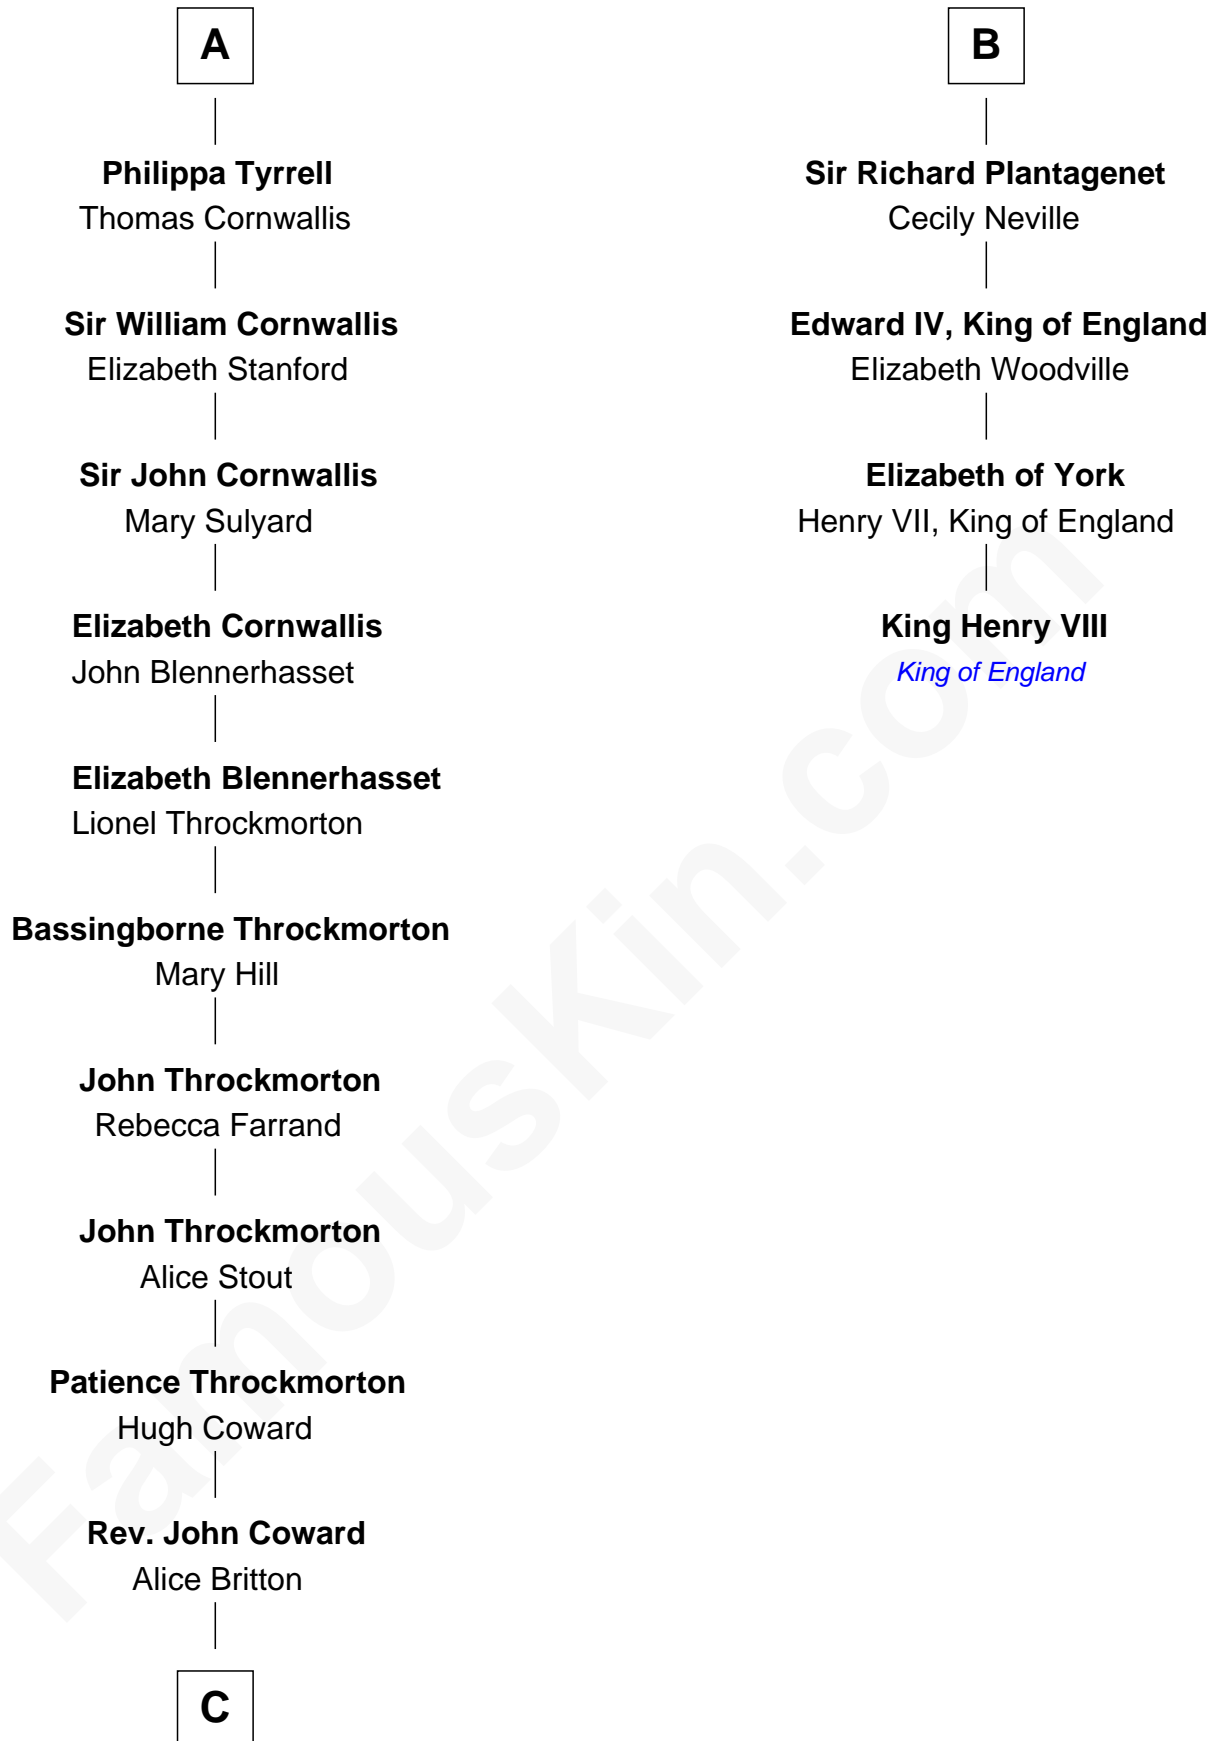

**FamousKin.com**  
**Relationship Chart of**  
**Ellen Louise (Axson) Wilson**  
*First Lady of President Woodrow Wilson*

10th cousin 11 times removed of

**King Henry VIII**  
*King of England*

**C**

**Deliverance Coward**

James FitzRandolph

**Isaac FitzRandolph**

Eleanor Hunter

**Rebecca Longstreet FitzRandolph**

Rev. Isaac Stockton Keith Axson

**Rev. Samuel Edward Axson**

Margaret Jane Hoyt

**Ellen Louise (Axson) Wilson**

*First Lady of Woodrow Wilson*

FamousKin.com