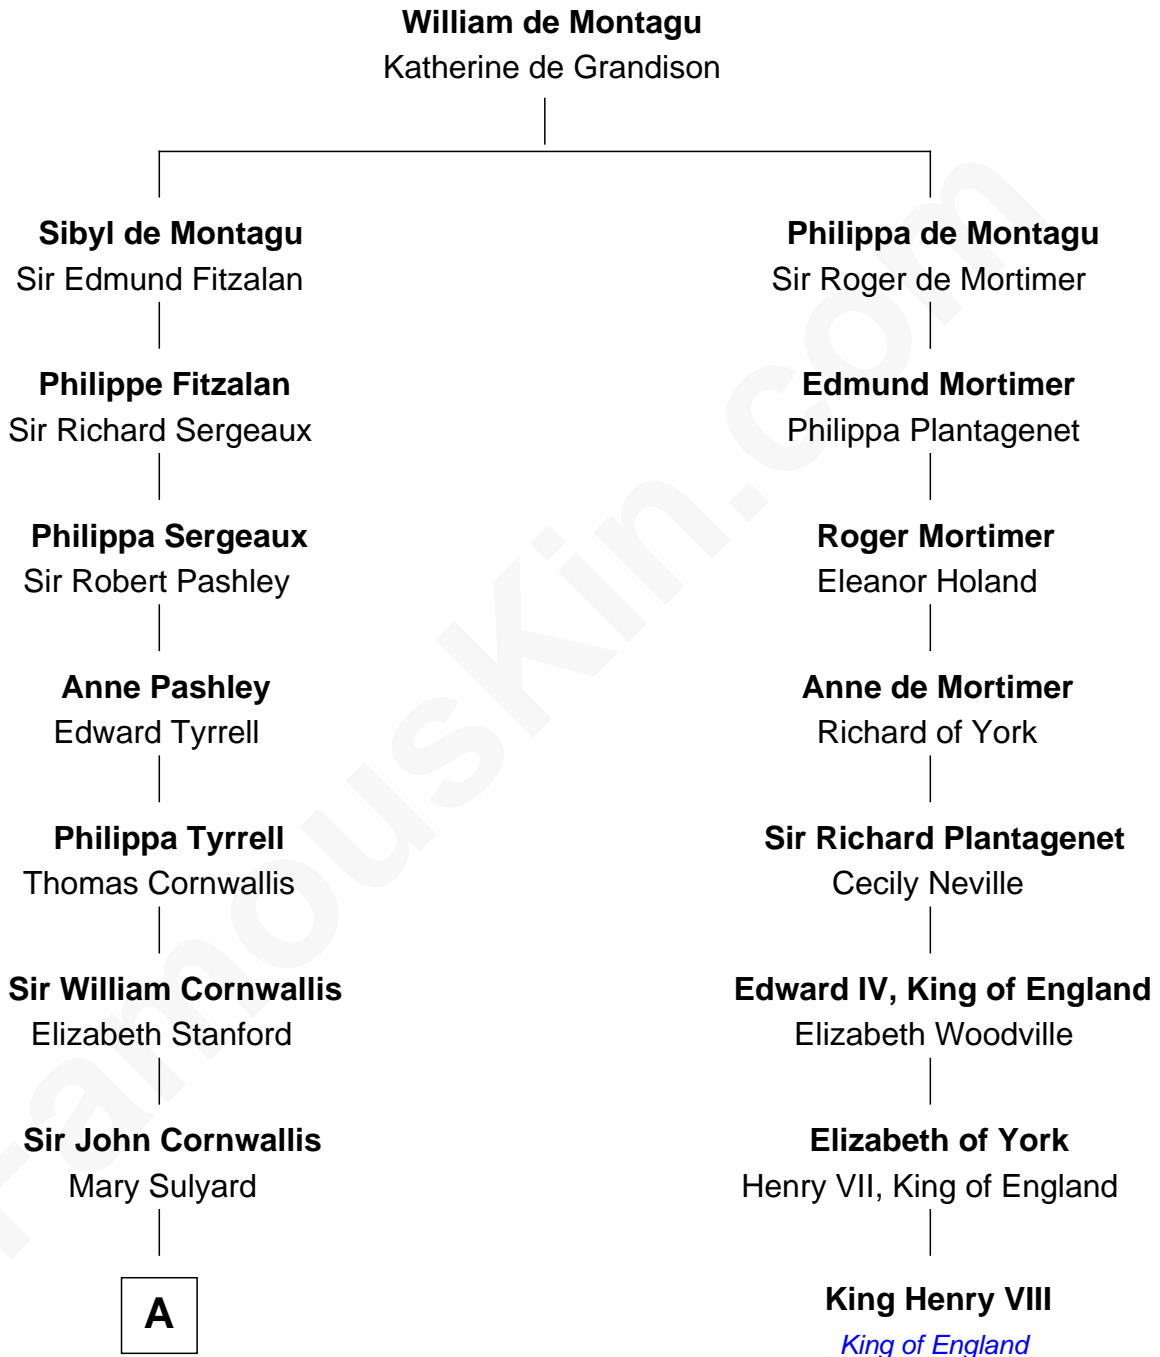

FamousKin.com
Relationship Chart of
Ellen Louise (Axson) Wilson
First Lady of President Woodrow Wilson

7th cousin 11 times removed of

King Henry VIII
King of England

B

Rev. Samuel Edward Axson

Margaret Jane Hoyt

Ellen Louise (Axson) Wilson

First Lady of Woodrow Wilson

FamousKin.com