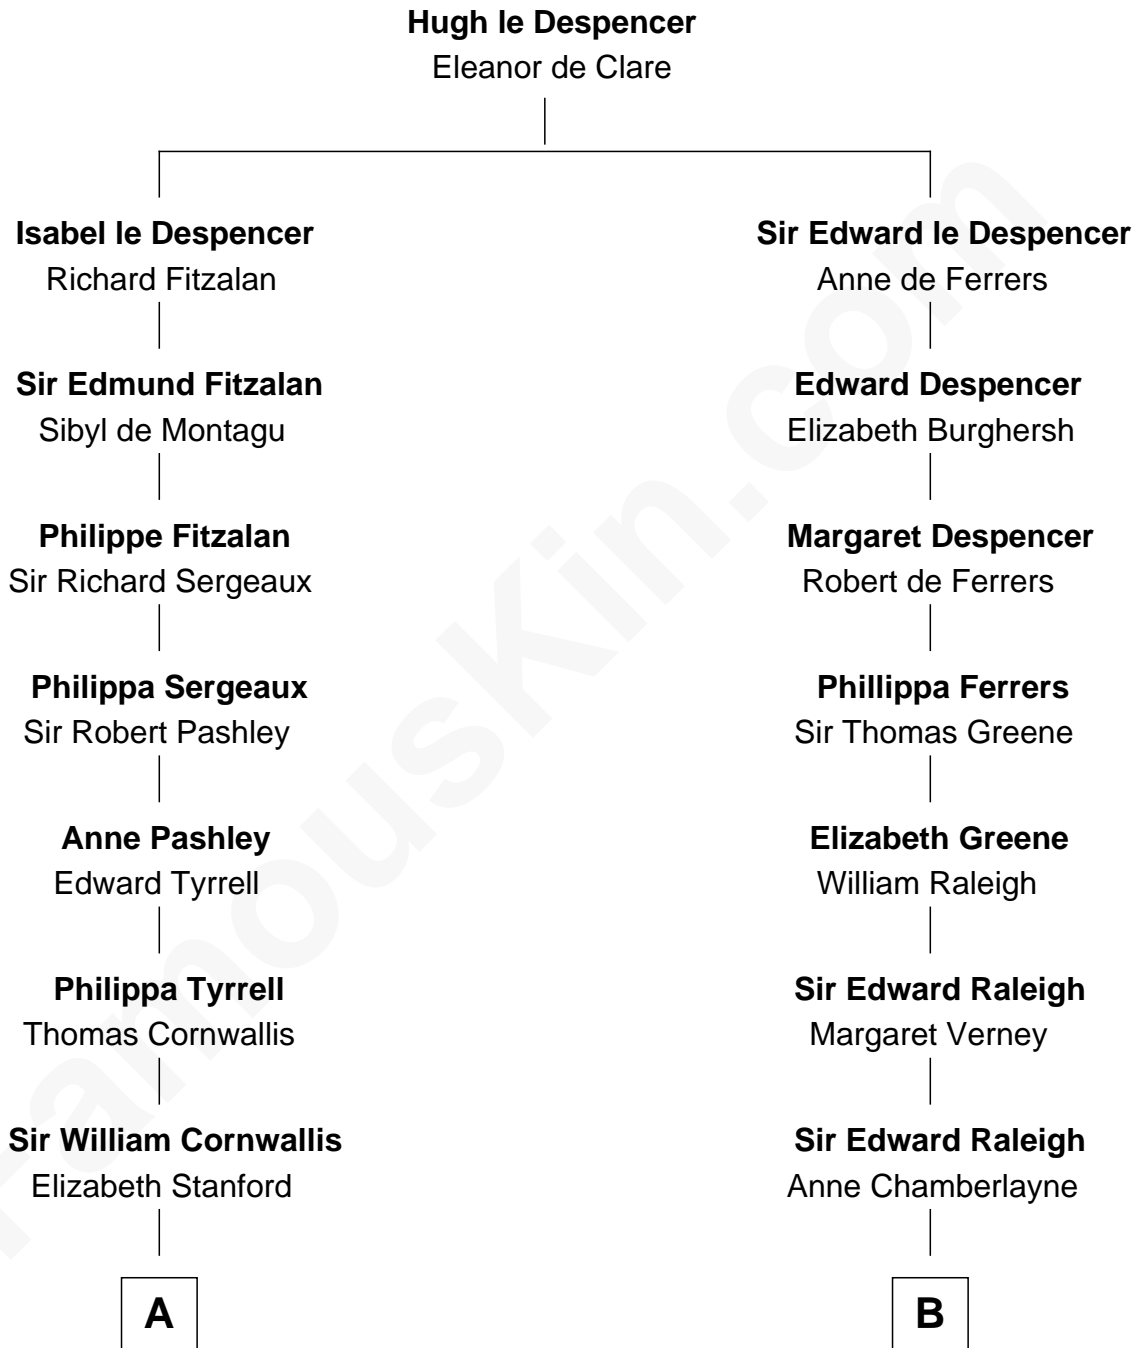

FamousKin.com
Relationship Chart of
Ellen Louise (Axson) Wilson
First Lady of President Woodrow Wilson

19th cousin 1 time removed of

Willis Carrier
Inventor of Air Conditioning

C

Rebecca Longstreet FitzRandolph

Rev. Isaac Stockton Keith Axson

Rev. Samuel Edward Axson

Margaret Jane Hoyt

Ellen Louise (Axson) Wilson

First Lady of Woodrow Wilson

D

Lydia Otis

Thomas Button