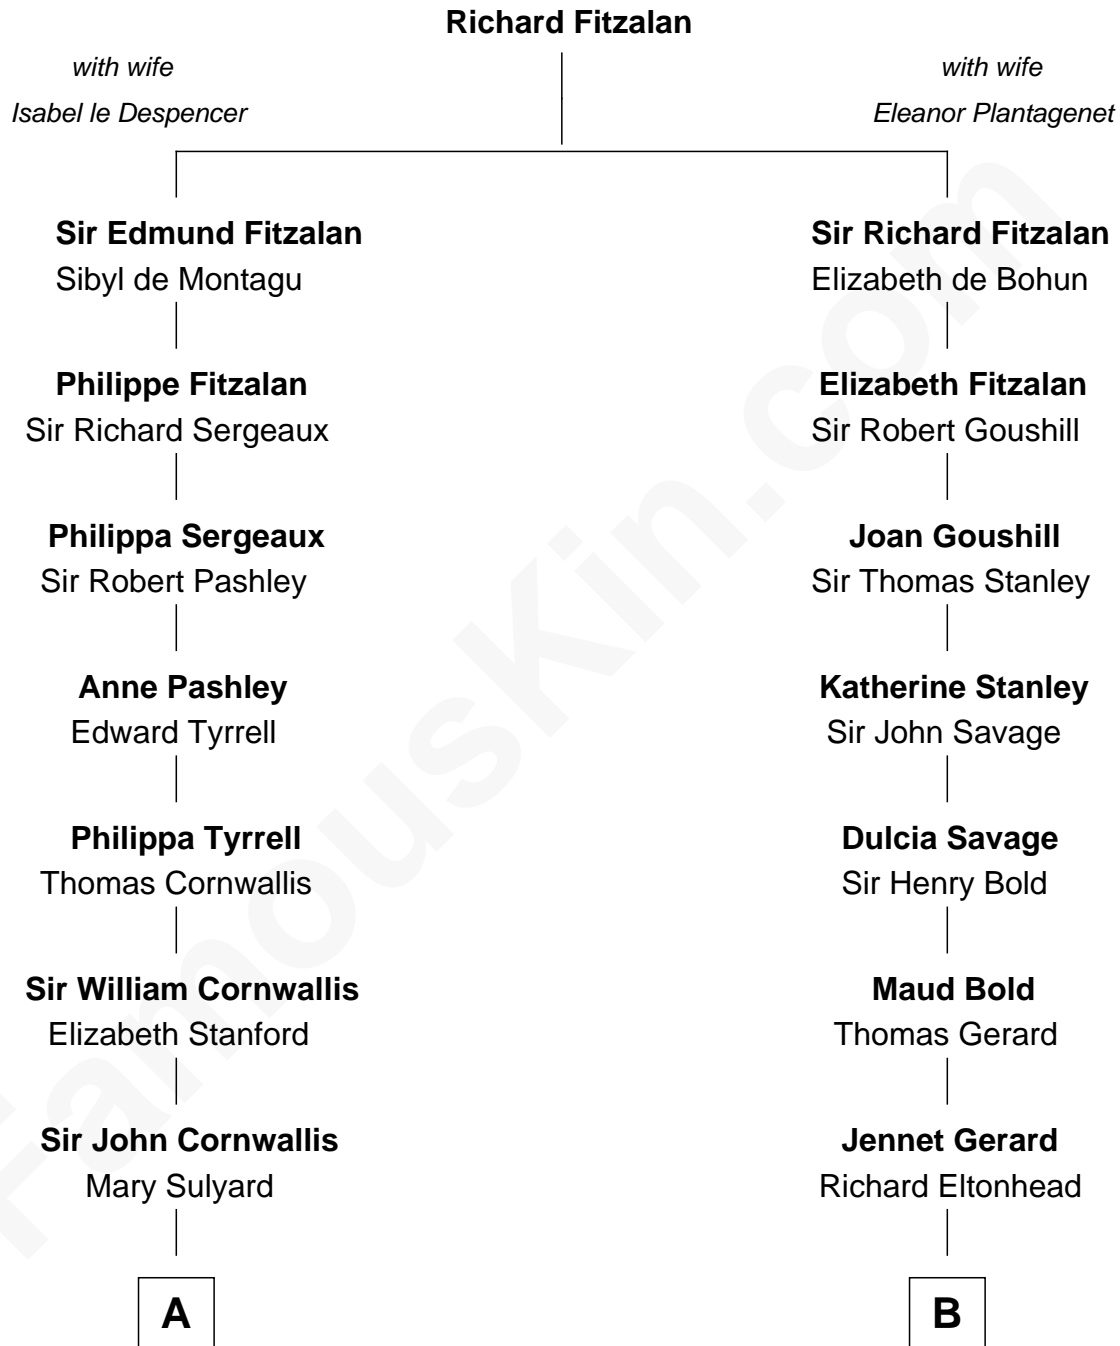

FamousKin.com

Relationship Chart of Ellen Louise (Axson) Wilson

First Lady of President Woodrow Wilson

12th cousin 6 times removed of

Francis Lightfoot Lee

Signer of the Declaration of Independence

C

Rev. Samuel Edward Axson

Margaret Jane Hoyt

Ellen Louise (Axson) Wilson

First Lady of Woodrow Wilson

FamousKin.com