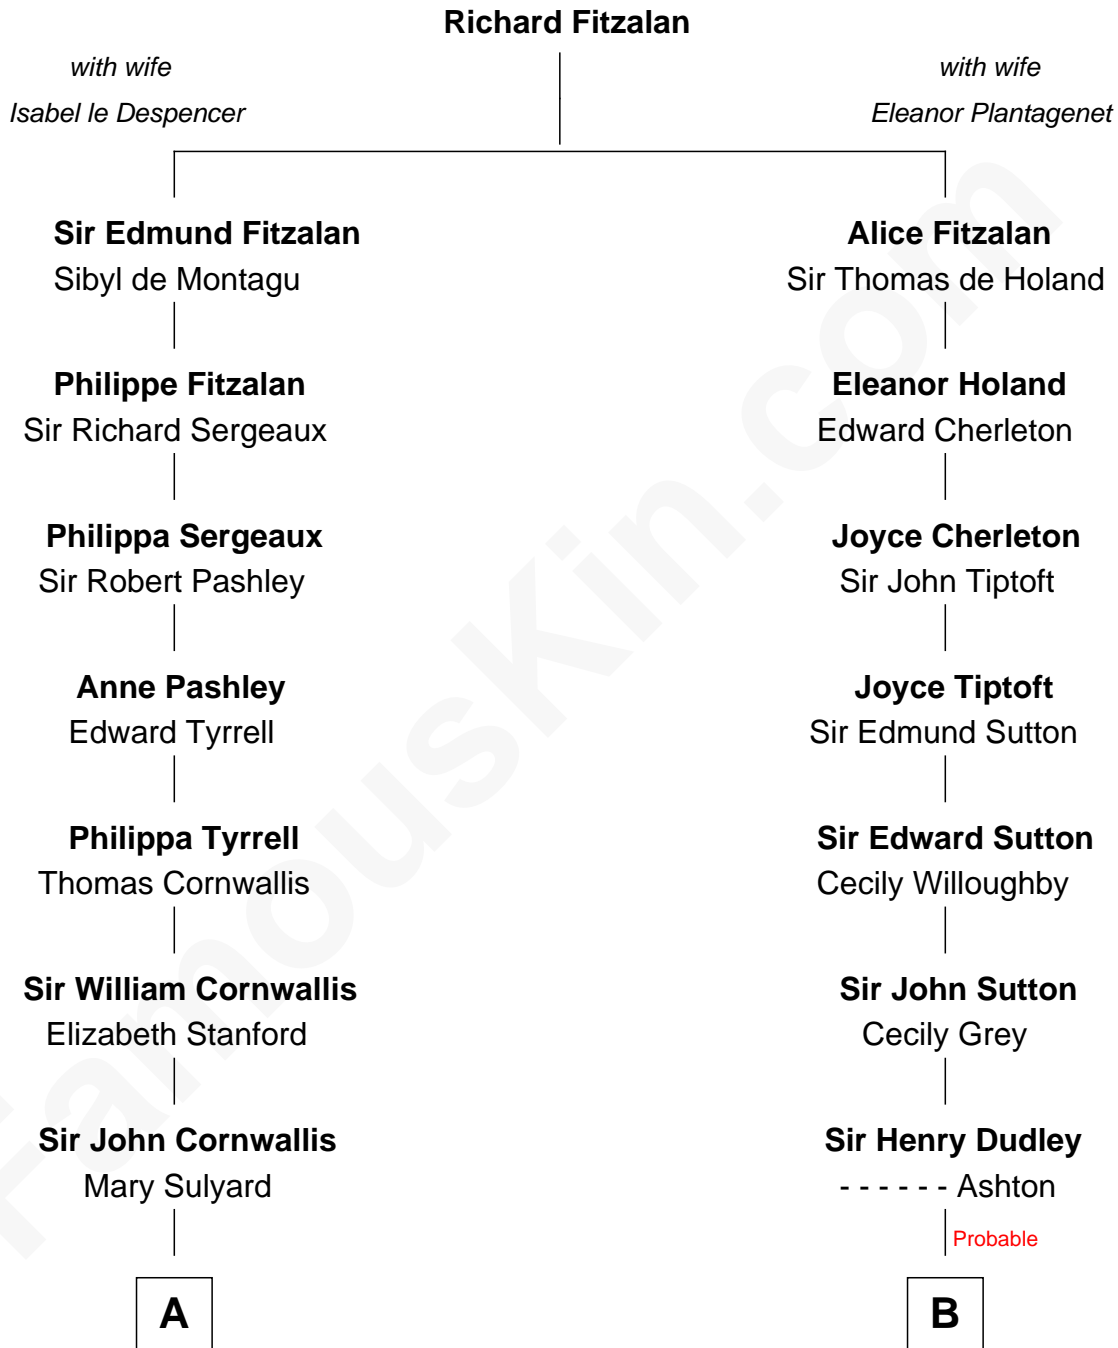

FamousKin.com
Relationship Chart of
Ellen Louise (Axson) Wilson
First Lady of President Woodrow Wilson

18th cousin of
John Adams Morgan
1952 Olympic Sailing Gold Medalist

C

Rev. Samuel Edward Axson

Margaret Jane Hoyt