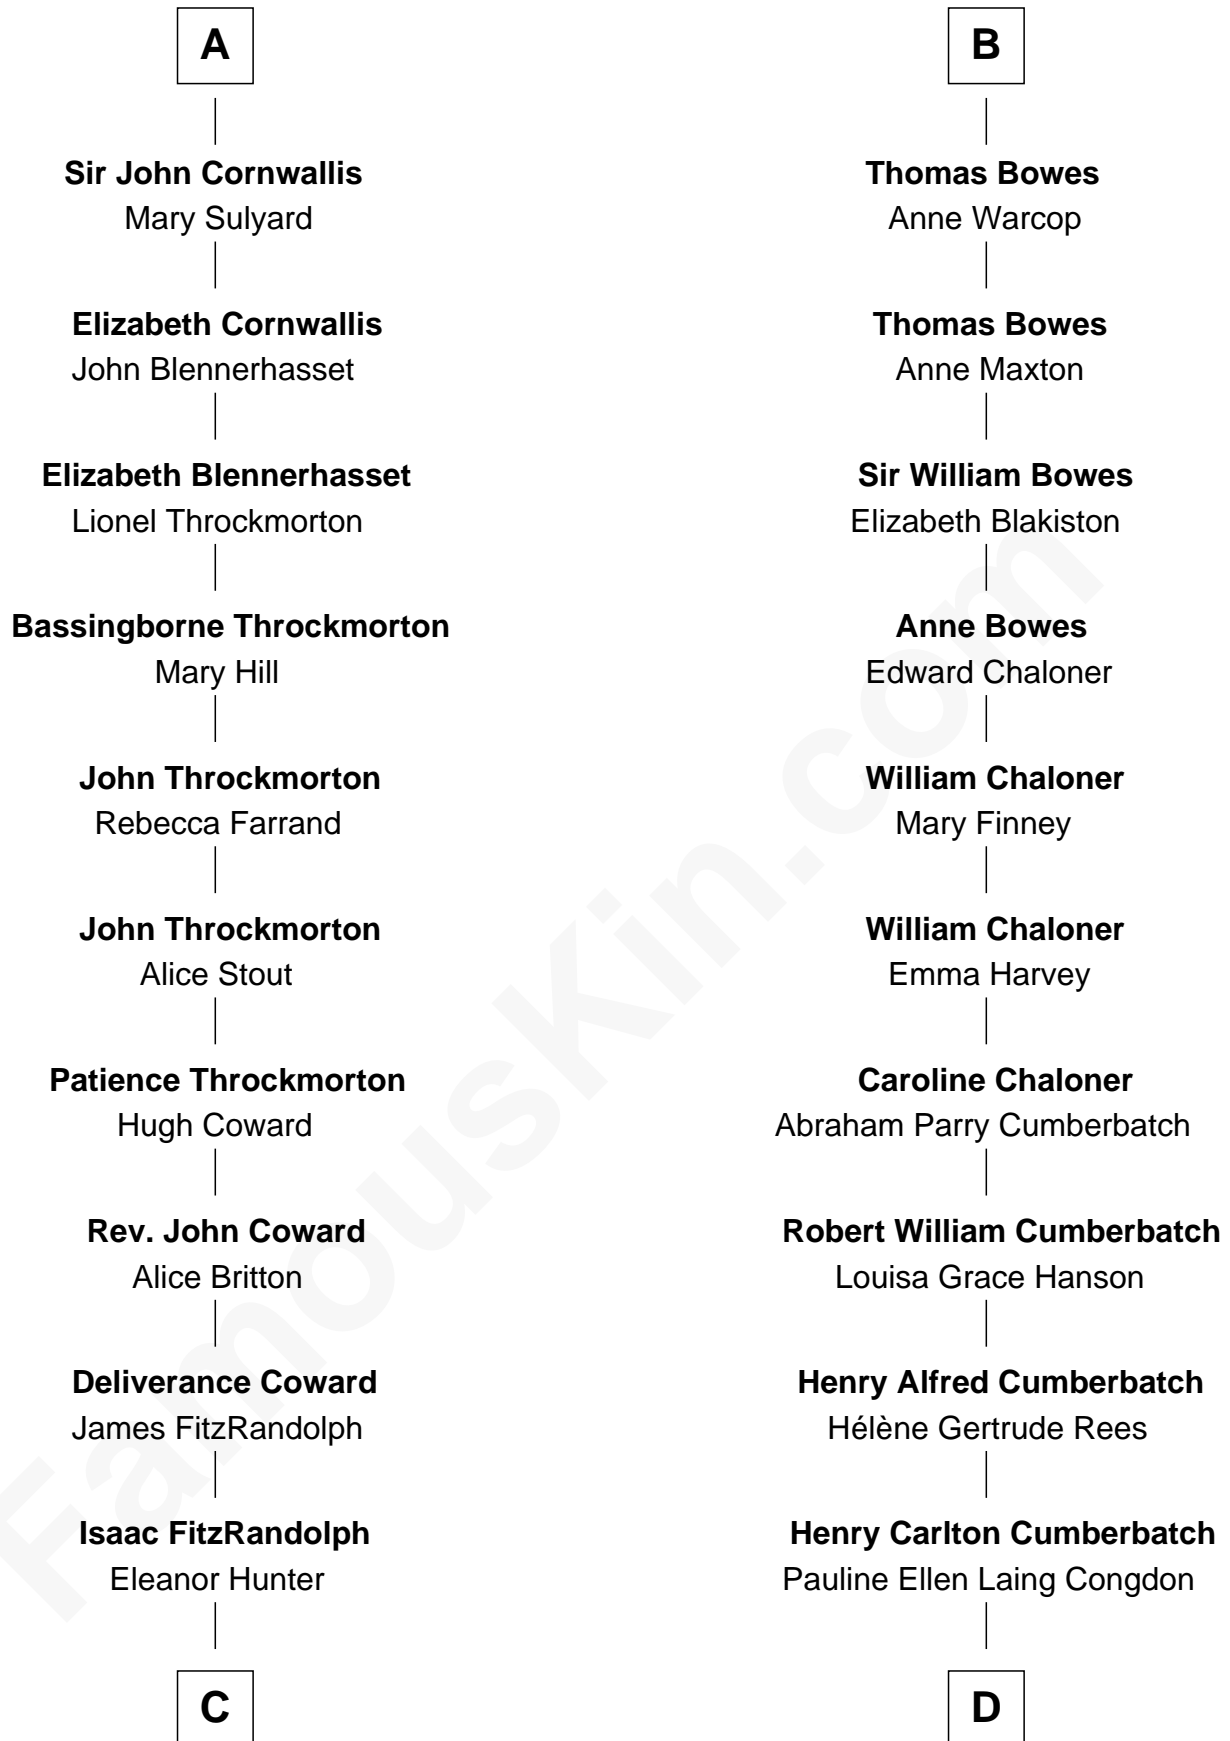

FamousKin.com

Relationship Chart of Ellen Louise (Axson) Wilson

First Lady of President Woodrow Wilson

18th cousin 1 time removed of

Benedict Cumberbatch

Movie, Television and Stage Actor

C

Rebecca Longstreet FitzRandolph
Rev. Isaac Stockton Keith Axson

Rev. Samuel Edward Axson
Margaret Jane Hoyt

Ellen Louise (Axson) Wilson
First Lady of Woodrow Wilson

D

Timothy Carlton Congdon Cumberbatch
Wanda Ventham

Benedict Cumberbatch
Movie, Television and Stage Actor