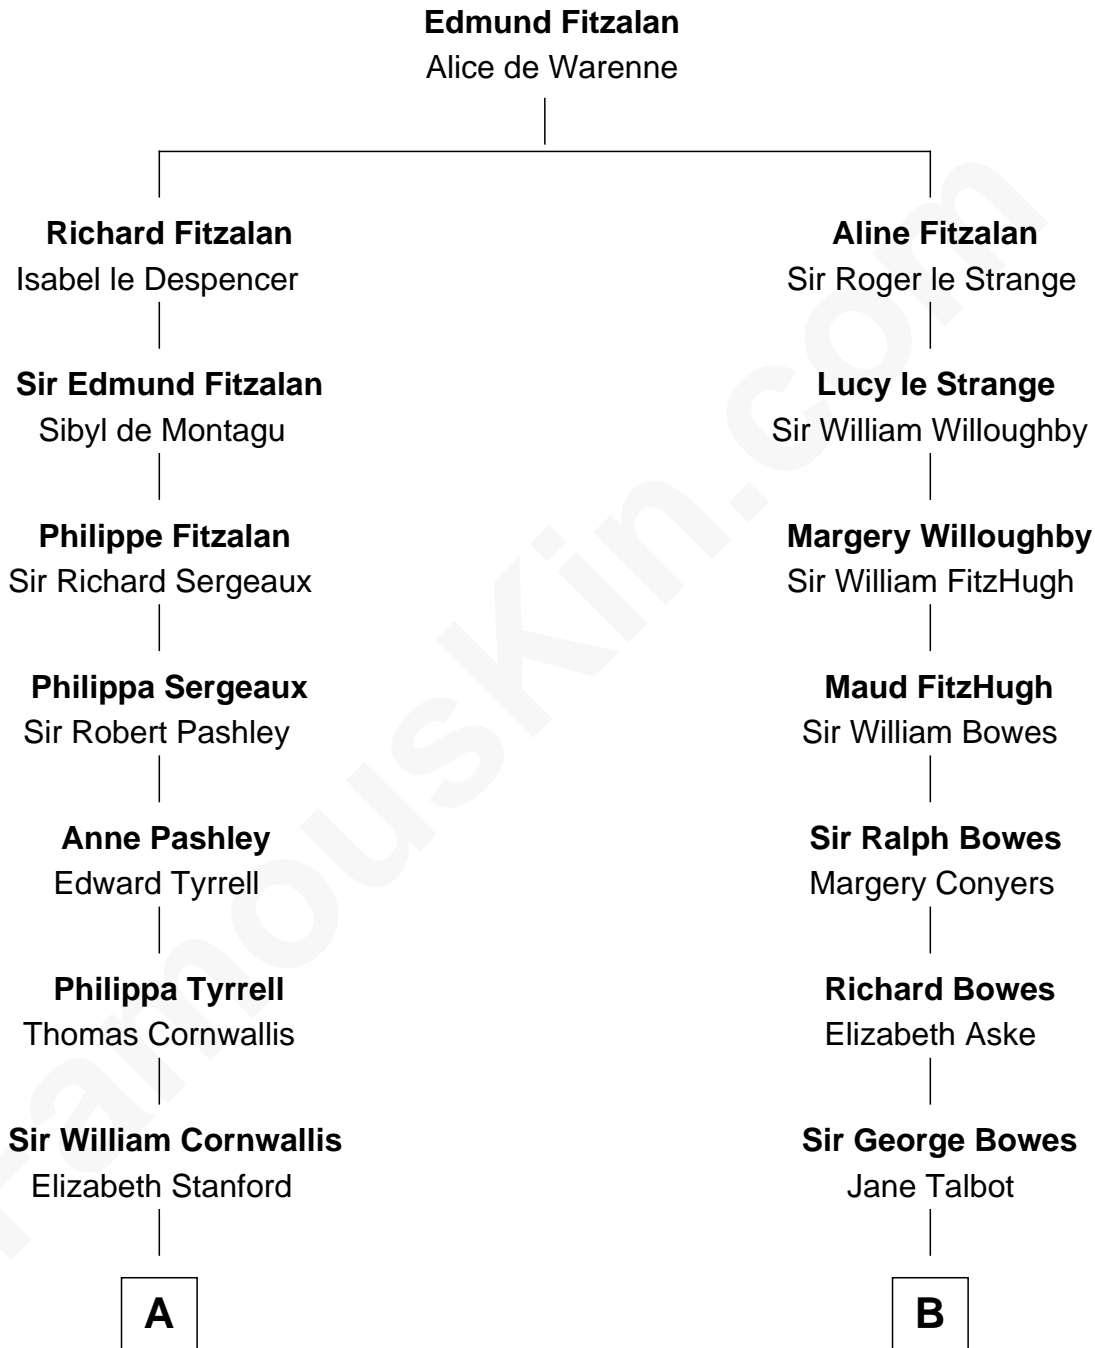

FamousKin.com

Relationship Chart of Ellen Louise (Axson) Wilson

First Lady of President Woodrow Wilson

18th cousin 1 time removed of

Benedict Cumberbatch

Movie, Television and Stage Actor

C

Rebecca Longstreet FitzRandolph
Rev. Isaac Stockton Keith Axson

Rev. Samuel Edward Axson
Margaret Jane Hoyt

Ellen Louise (Axson) Wilson
First Lady of Woodrow Wilson

D

Timothy Carlton Congdon Cumberbatch
Wanda Ventham

Benedict Cumberbatch
Movie, Television and Stage Actor