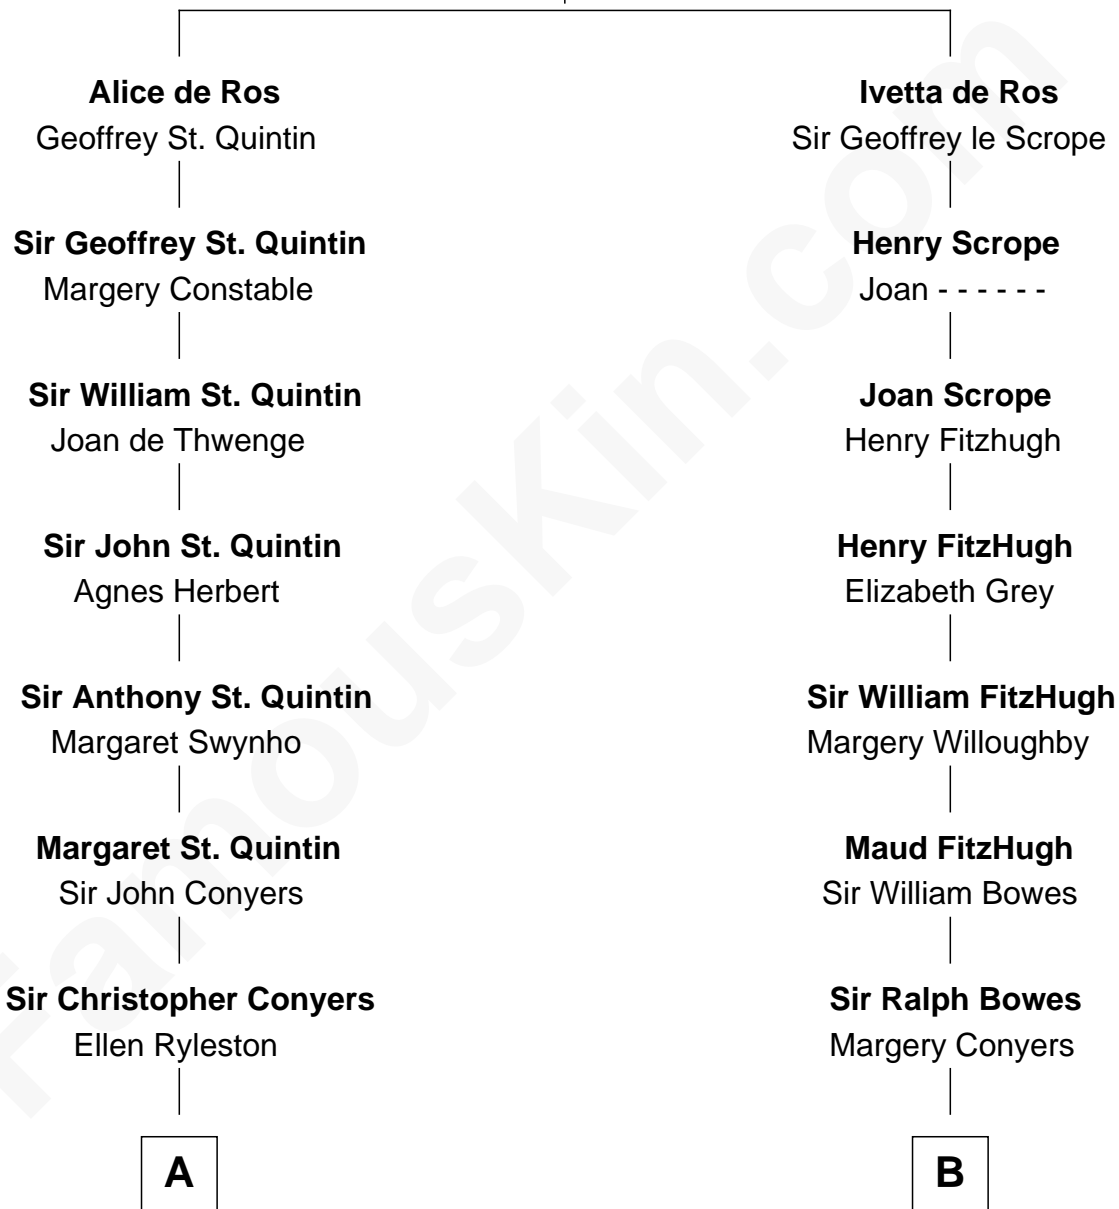

FamousKin.com
Relationship Chart of
Ellen Louise (Axson) Wilson

First Lady of President Woodrow Wilson

19th cousin 1 time removed of

Benedict Cumberbatch

Movie, Television and Stage Actor

Sir William de Ros
 Eustache Fitz Ralph

C

Rebecca Longstreet FitzRandolph

Rev. Isaac Stockton Keith Axson

Rev. Samuel Edward Axson

Margaret Jane Hoyt

Ellen Louise (Axson) Wilson

First Lady of Woodrow Wilson

D