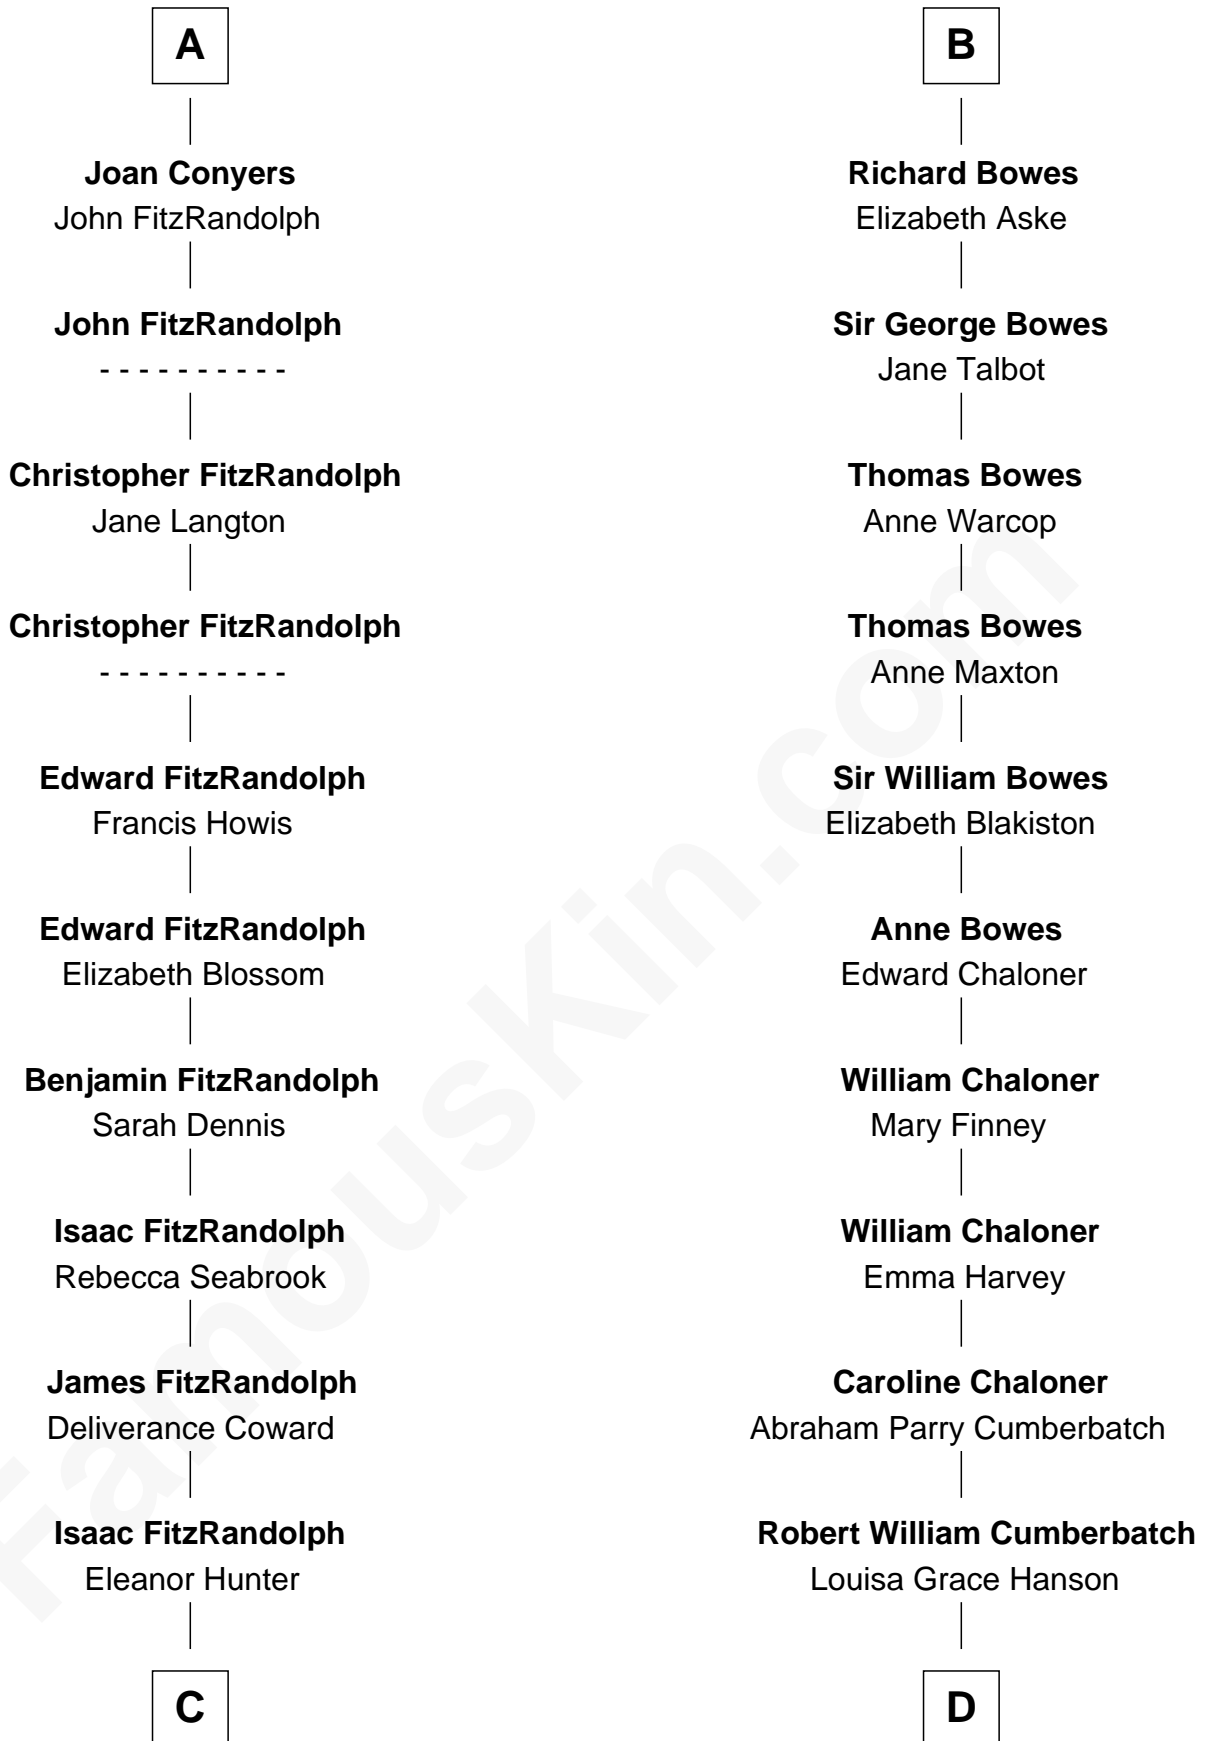

FamousKin.com
Relationship Chart of
Ellen Louise (Axson) Wilson

First Lady of President Woodrow Wilson

19th cousin 1 time removed of

Benedict Cumberbatch

Movie, Television and Stage Actor

Sir William de Ros
 Eustache Fitz Ralph

C

Rebecca Longstreet FitzRandolph

Rev. Isaac Stockton Keith Axson

Rev. Samuel Edward Axson

Margaret Jane Hoyt

Ellen Louise (Axson) Wilson

First Lady of Woodrow Wilson

D