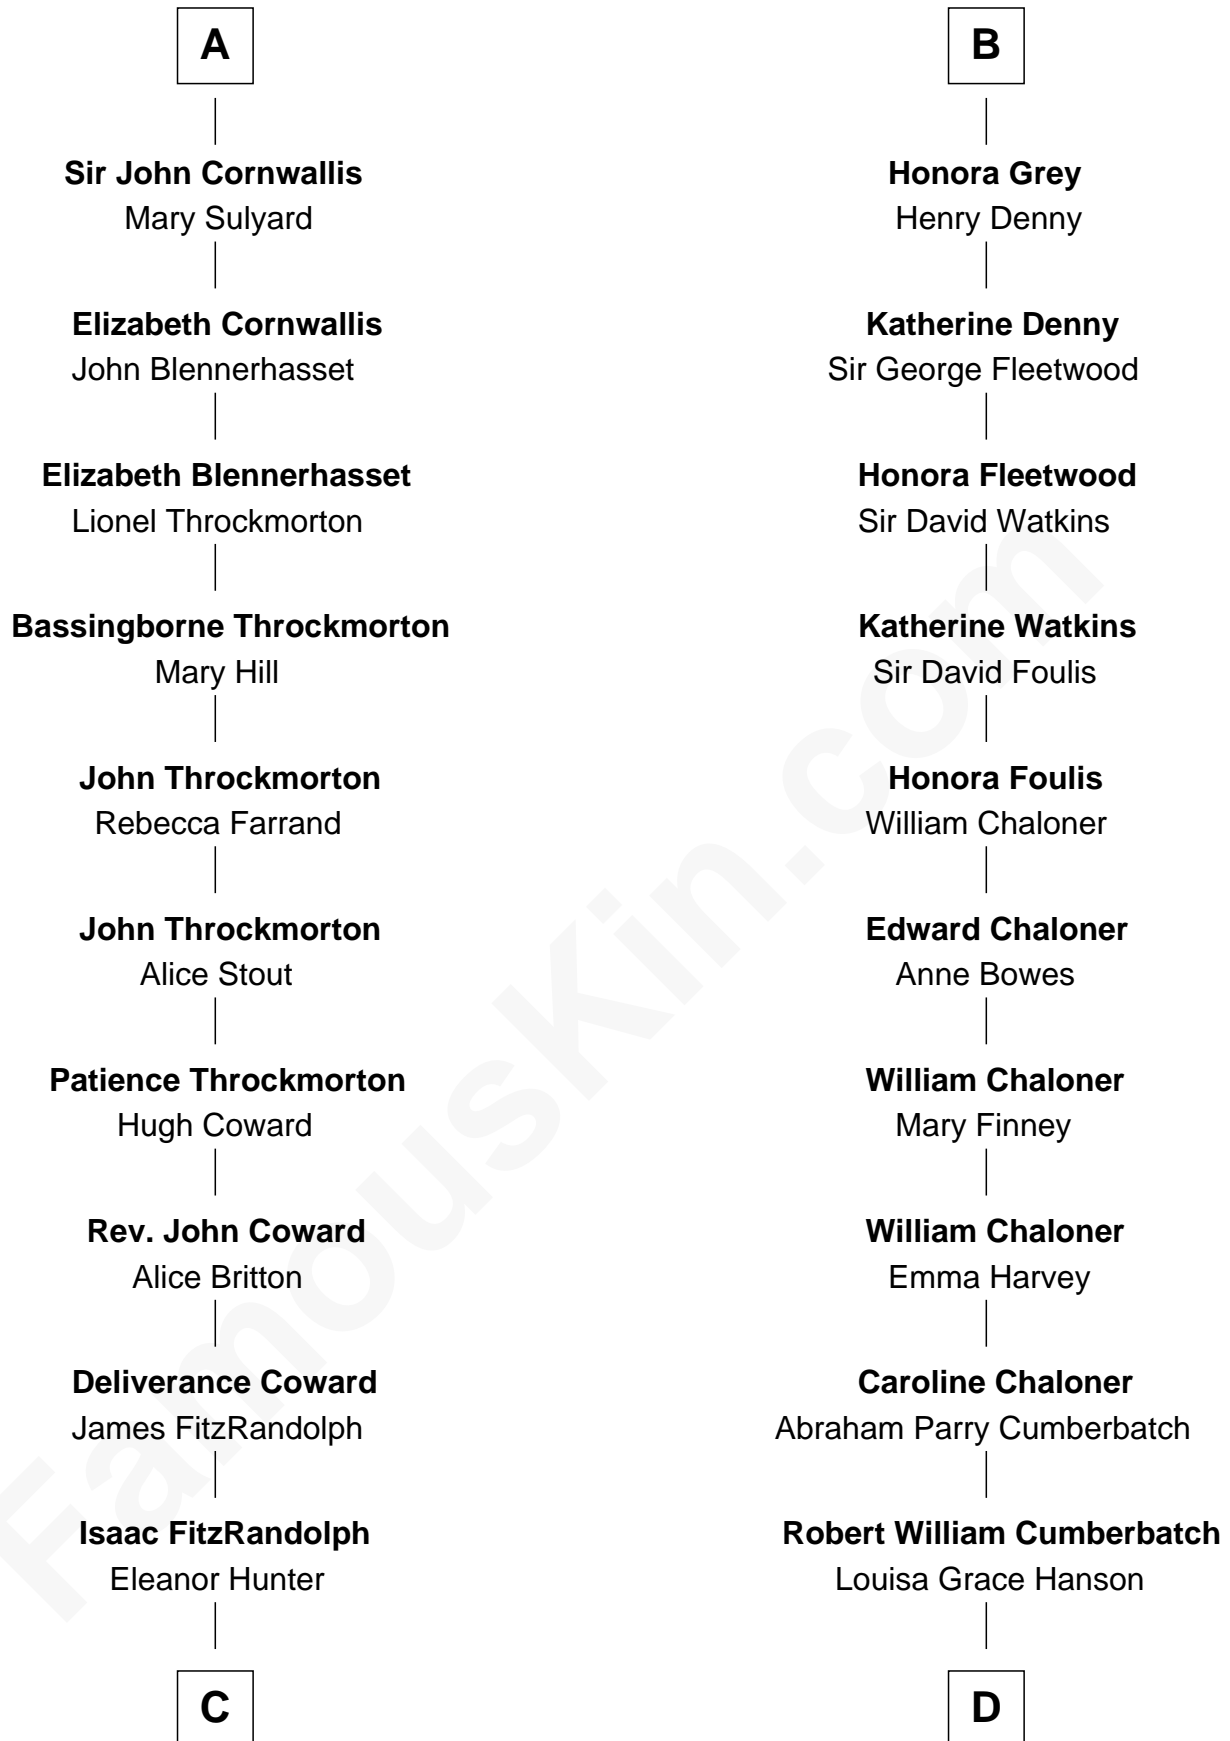

FamousKin.com

Relationship Chart of Ellen Louise (Axson) Wilson

First Lady of President Woodrow Wilson

19th cousin 1 time removed of

Benedict Cumberbatch

Movie, Television and Stage Actor

C

Rebecca Longstreet FitzRandolph

Rev. Isaac Stockton Keith Axson

Rev. Samuel Edward Axson

Margaret Jane Hoyt

Ellen Louise (Axson) Wilson

First Lady of Woodrow Wilson

D

Henry Alfred Cumberbatch

Hélène Gertrude Rees