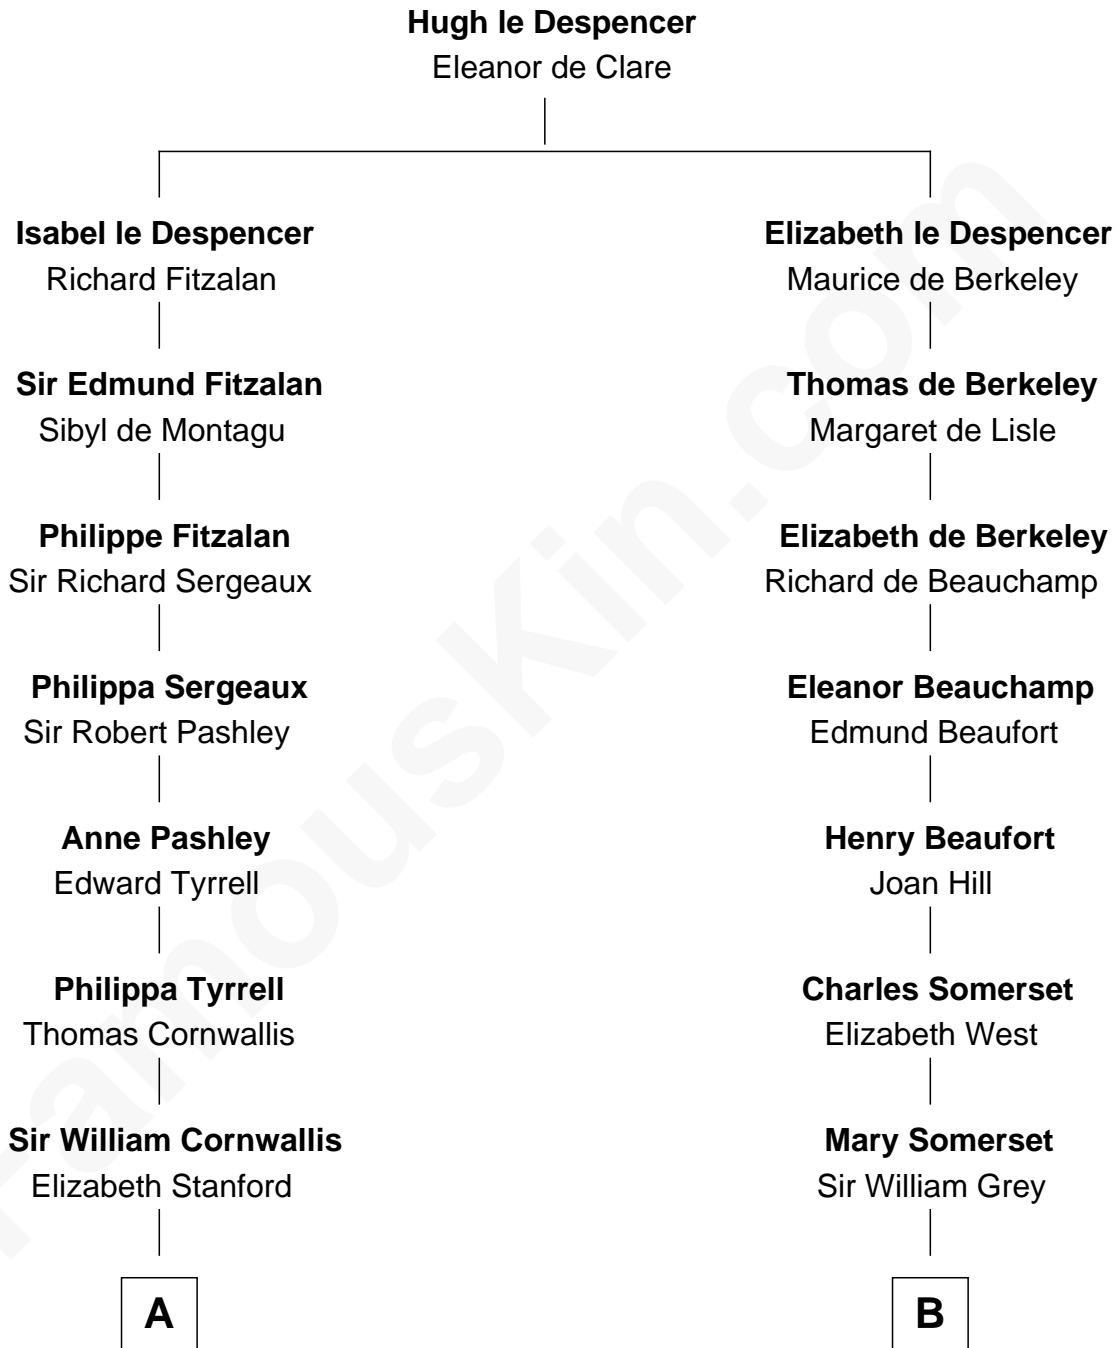

FamousKin.com

Relationship Chart of Ellen Louise (Axson) Wilson

First Lady of President Woodrow Wilson

19th cousin 1 time removed of

Benedict Cumberbatch

Movie, Television and Stage Actor

C

Rebecca Longstreet FitzRandolph

Rev. Isaac Stockton Keith Axson

Rev. Samuel Edward Axson

Margaret Jane Hoyt

Ellen Louise (Axson) Wilson

First Lady of Woodrow Wilson

D

Henry Alfred Cumberbatch

Hélène Gertrude Rees