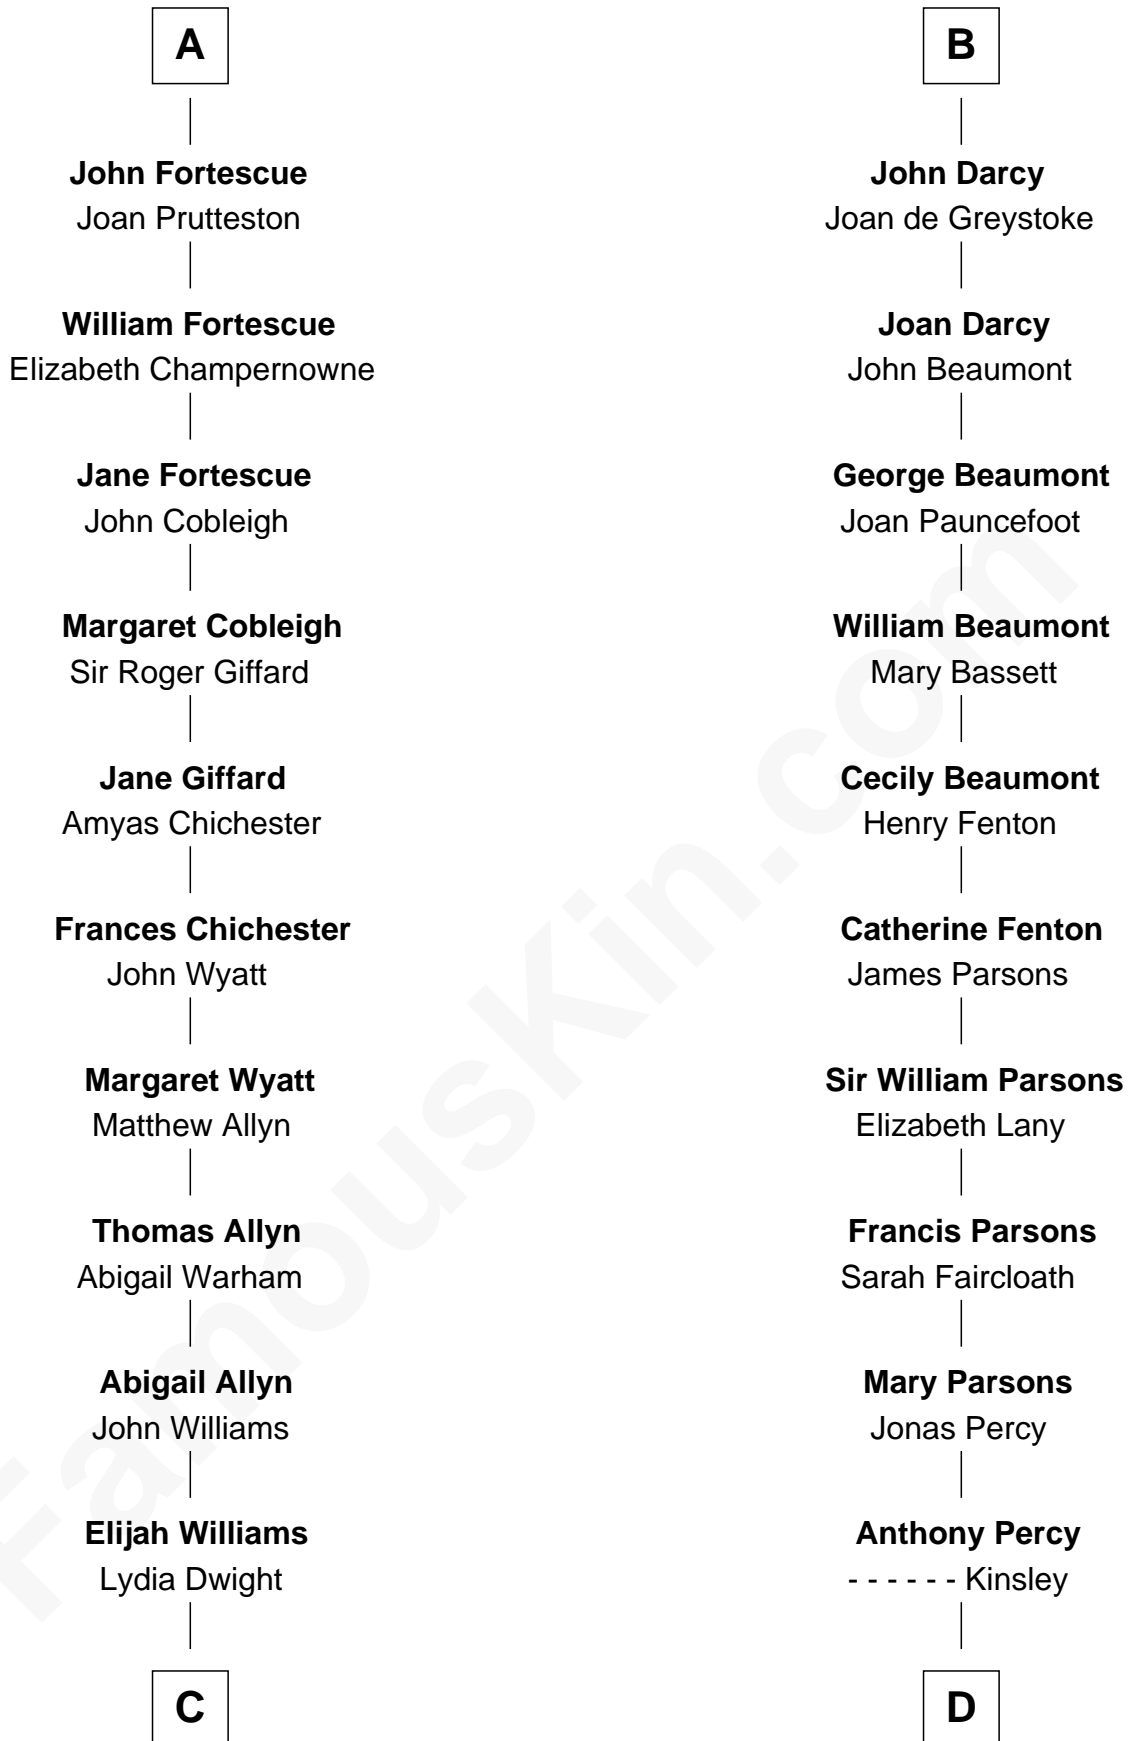

FamousKin.com
Relationship Chart of
Ellen Louise (Axson) Wilson
First Lady of President Woodrow Wilson

21st cousin of
Sir Arthur Conan Doyle
Author, "Sherlock Holmes"

C

Abigail Williams
Thomas Williams

Abigail Williams
Alexander Bliss

Margaret Bliss
Rev. Nathan Hoyt

Margaret Jane Hoyt
Rev. Samuel Edward Axson

Ellen Louise (Axson) Wilson
First Lady of Woodrow Wilson

D

Mary Percy
Rev. Dr. Richard Pack

William Pack
Catherine Scott

Catherine Pack
William Foley