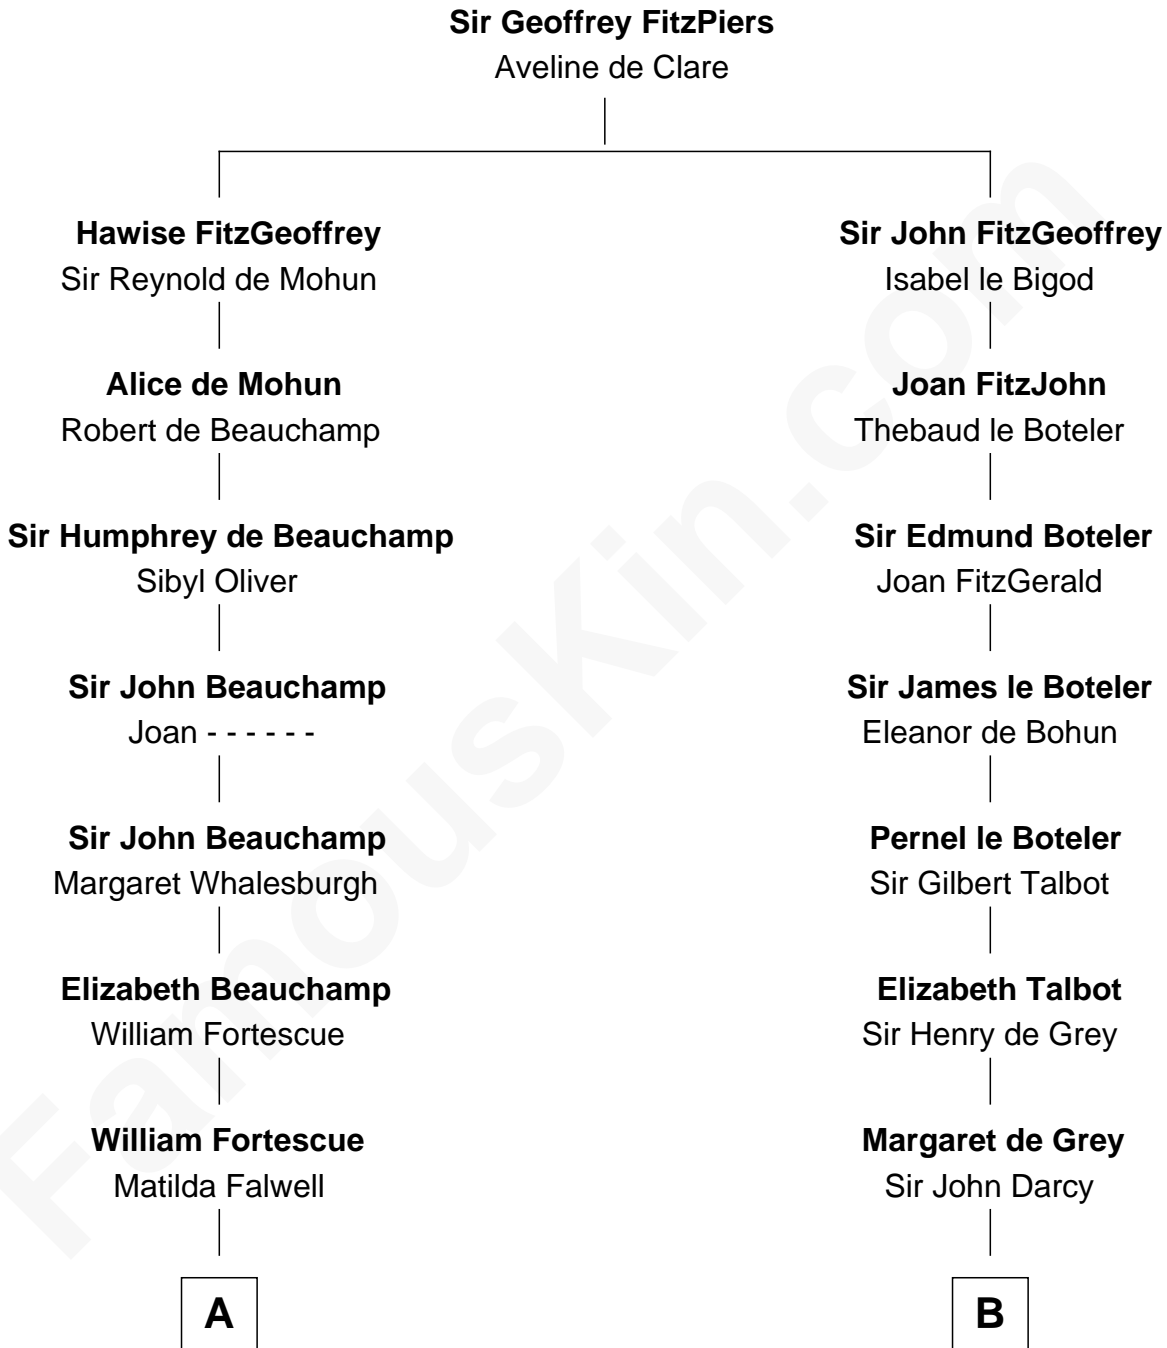

FamousKin.com
Relationship Chart of
Ellen Louise (Axson) Wilson
First Lady of President Woodrow Wilson

21st cousin of
Sir Arthur Conan Doyle
Author, "Sherlock Holmes"

C

Abigail Williams
Thomas Williams

Abigail Williams
Alexander Bliss

Margaret Bliss
Rev. Nathan Hoyt

Margaret Jane Hoyt
Rev. Samuel Edward Axson

Ellen Louise (Axson) Wilson
First Lady of Woodrow Wilson

D

Mary Percy
Rev. Dr. Richard Pack

William Pack
Catherine Scott

Catherine Pack
William Foley