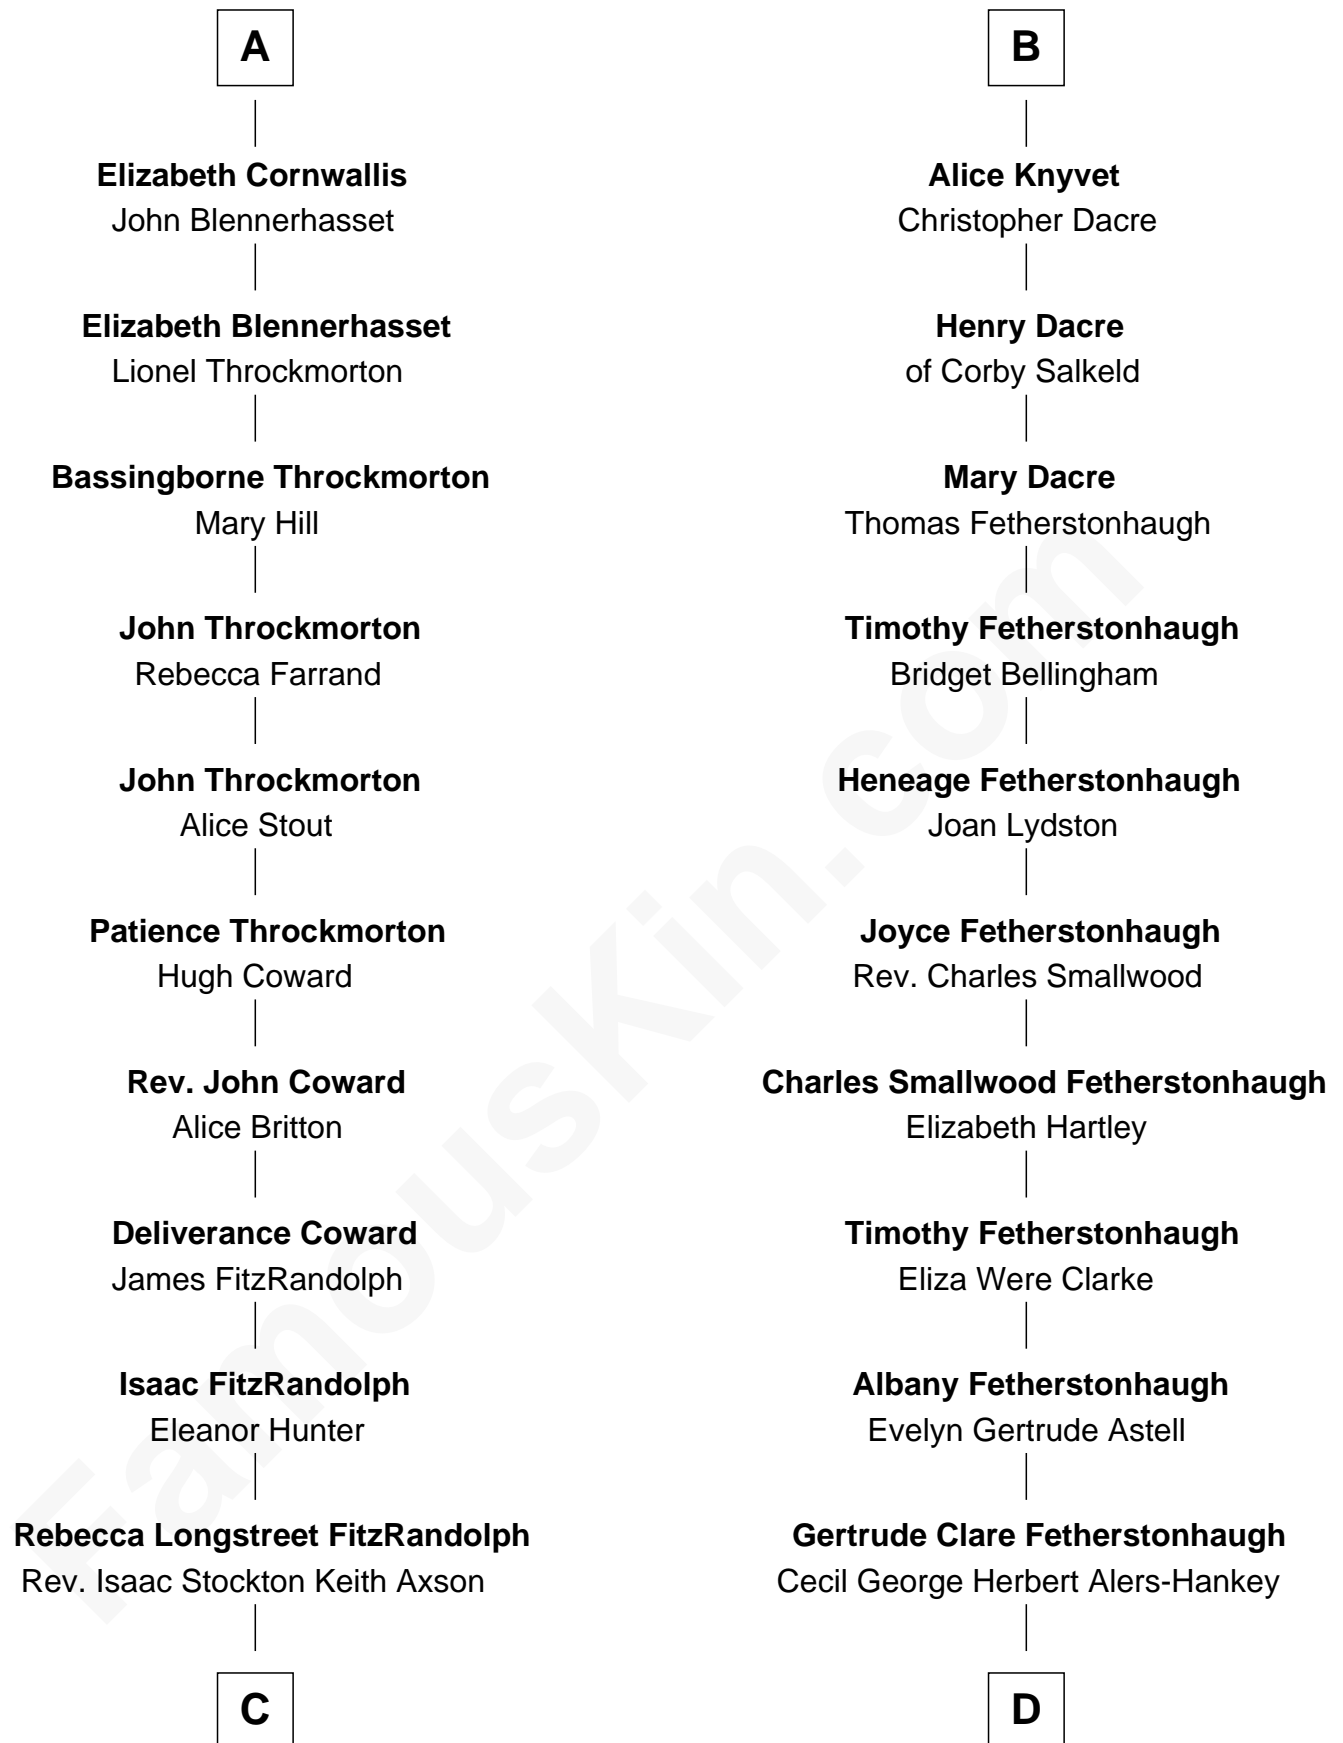

**FamousKin.com**  
**Relationship Chart of**  
**Ellen Louise (Axson) Wilson**  
*First Lady of President Woodrow Wilson*

18th cousin 1 time removed of

**Tilda Swinton**  
*Movie Actress*

**C**

**Rev. Samuel Edward Axson**  
Margaret Jane Hoyt

**Ellen Louise (Axson) Wilson**  
*First Lady of Woodrow Wilson*

**D**

**Mariora Beatrice Evelyn Rochfort Alers-Hankey**  
Alan Henry Campbell Swinton

**Sir John Swinton**  
Judith Balfour Killen

**Tilda Swinton**  
*Movie Actress*