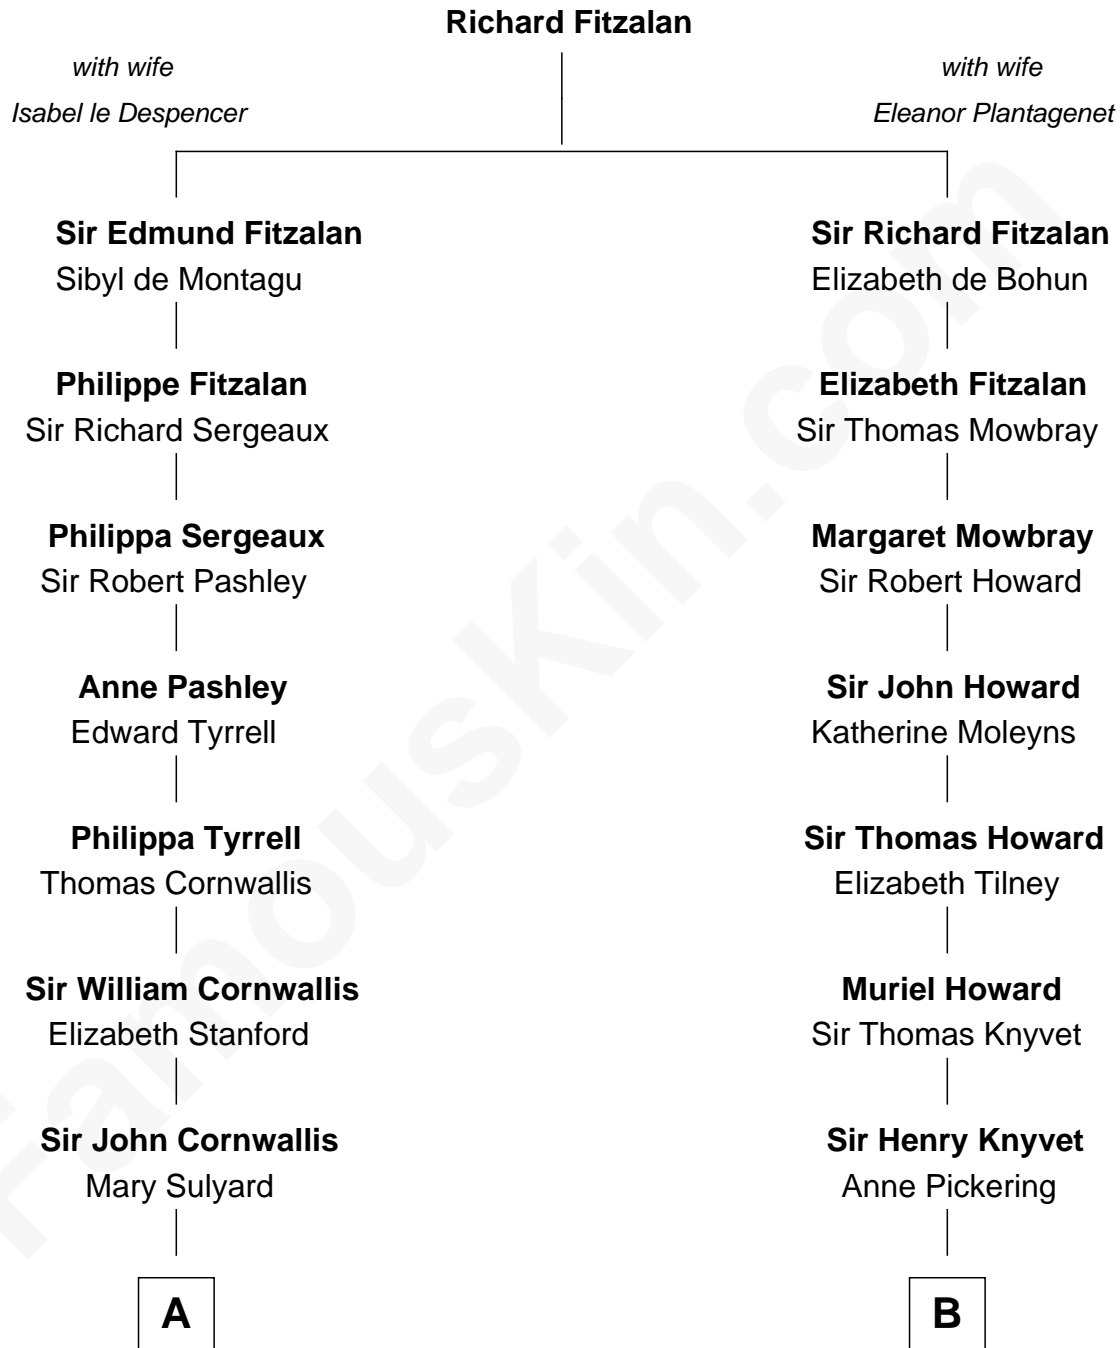

**FamousKin.com**  
**Relationship Chart of**  
**Ellen Louise (Axson) Wilson**  
*First Lady of President Woodrow Wilson*

18th cousin 1 time removed of

**Tilda Swinton**  
*Movie Actress*

**C**

**Rev. Samuel Edward Axson**  
Margaret Jane Hoyt

**Ellen Louise (Axson) Wilson**  
*First Lady of Woodrow Wilson*

**D**

**Mariora Beatrice Evelyn Rochfort Alers-Hankey**  
Alan Henry Campbell Swinton

**Sir John Swinton**  
Judith Balfour Killen

**Tilda Swinton**  
*Movie Actress*