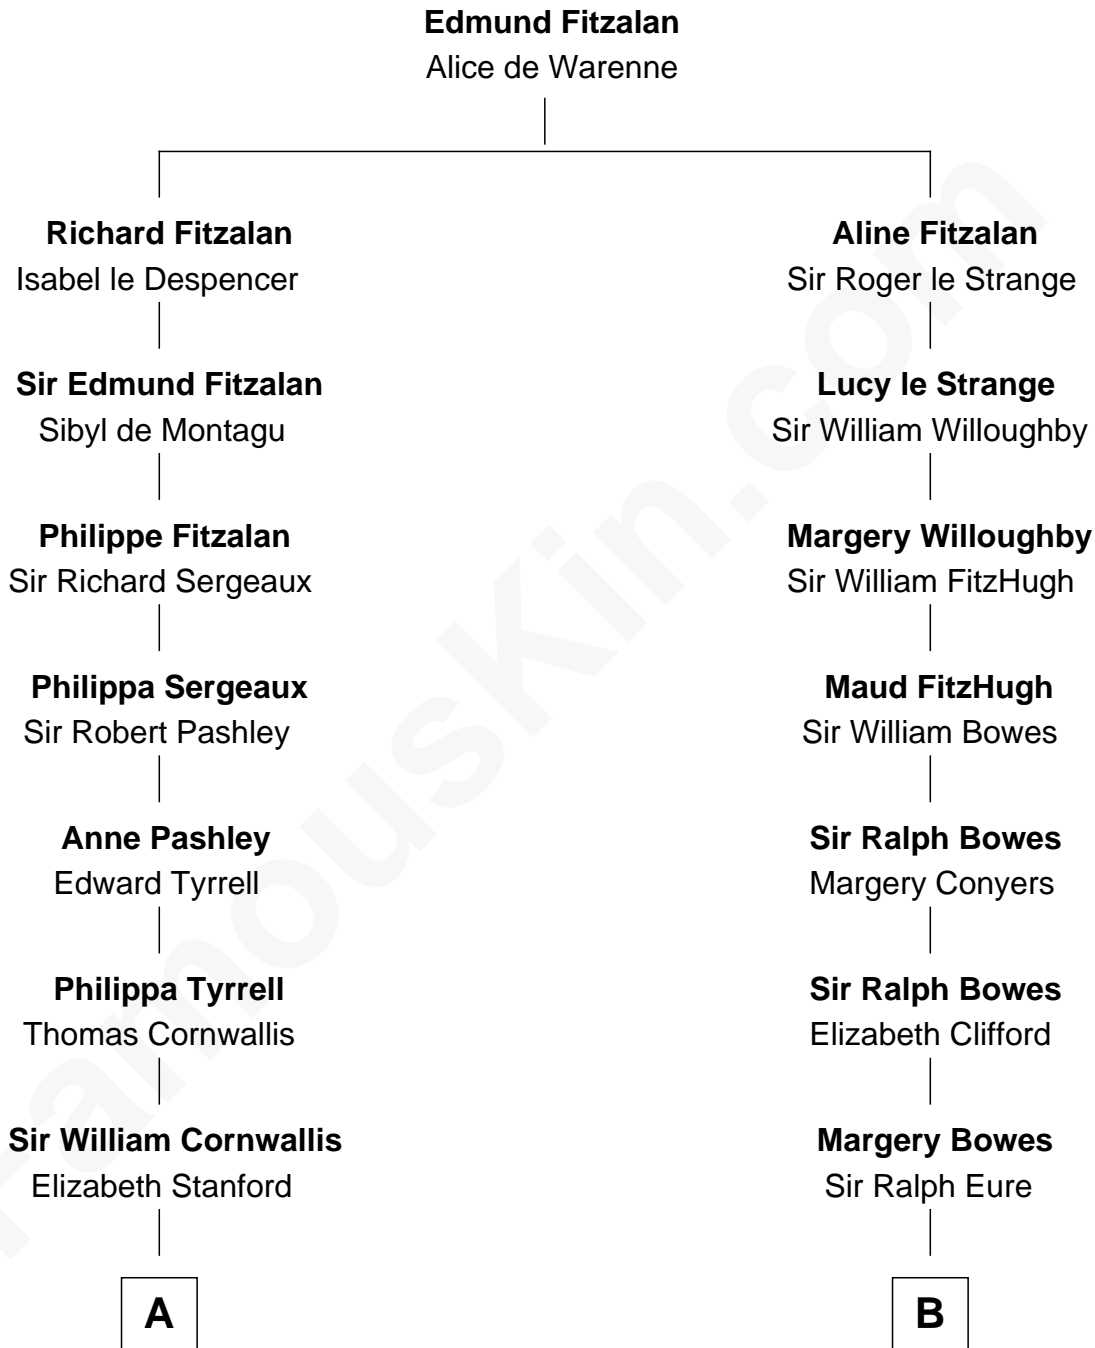

FamousKin.com
Relationship Chart of
Ellen Louise (Axson) Wilson
First Lady of President Woodrow Wilson

19th cousin 1 time removed of

Bob Taft

67th Governor of Ohio

C

Rebecca Longstreet FitzRandolph

Rev. Isaac Stockton Keith Axson

Rev. Samuel Edward Axson

Margaret Jane Hoyt

Ellen Louise (Axson) Wilson

First Lady of Woodrow Wilson

D

William Howard Taft

Helen Louise Herron

Robert Alphonso Taft