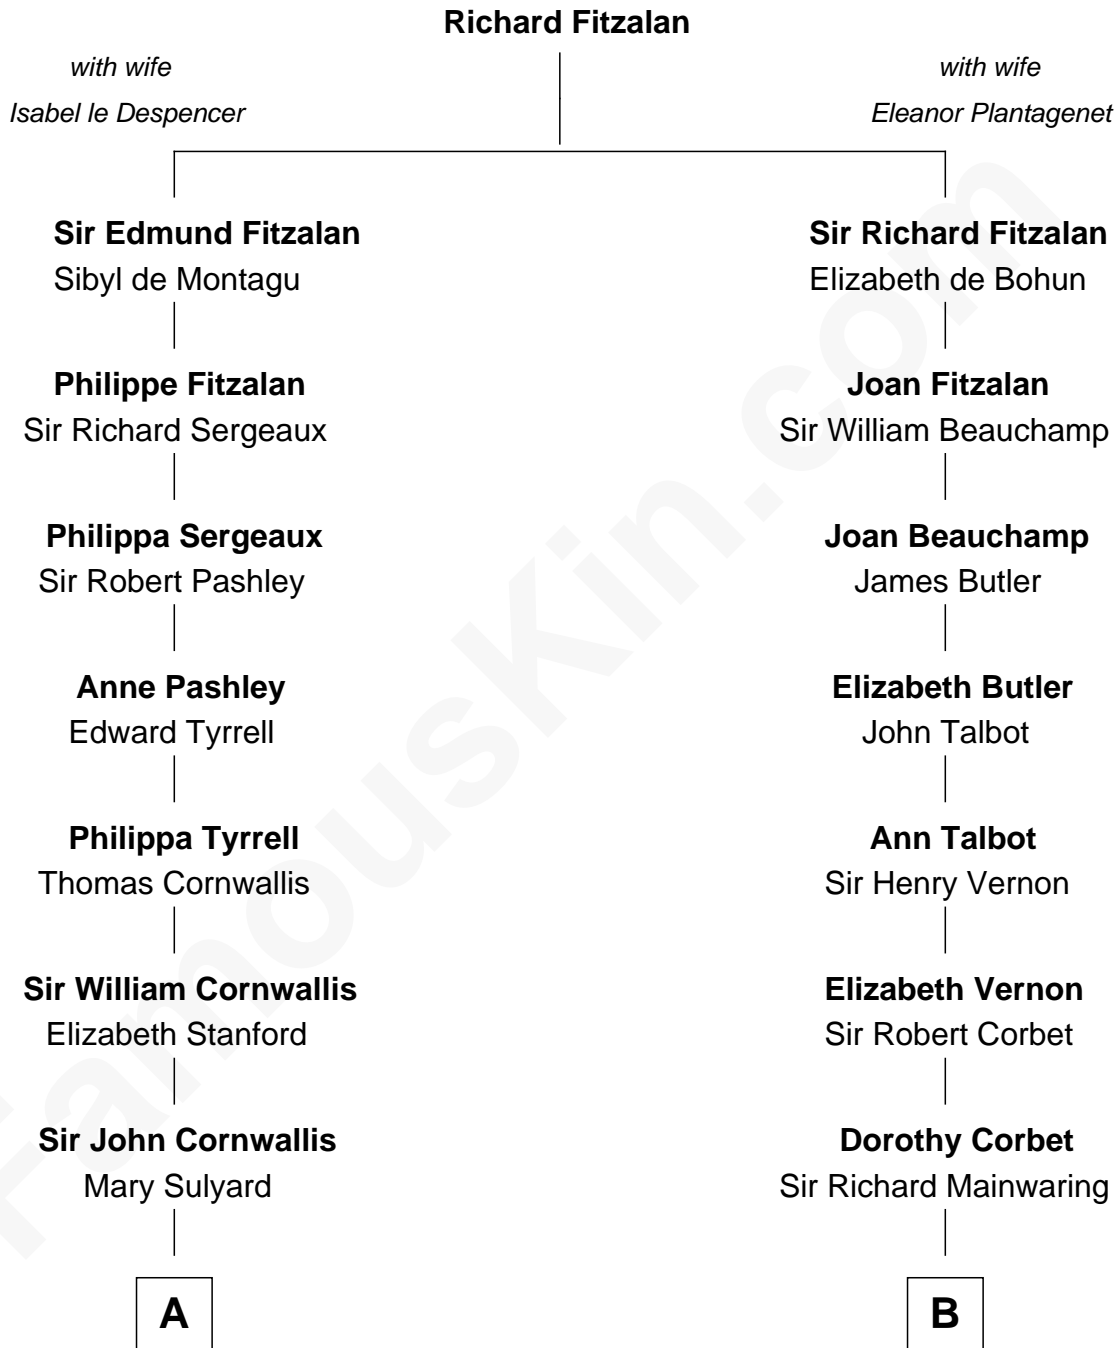

FamousKin.com

Relationship Chart of Ellen Louise (Axson) Wilson

First Lady of President Woodrow Wilson

18th cousin 1 time removed of

Henry Sturgis Morgan

Co-Founder of Morgan Stanley

C

Rev. Samuel Edward Axson

Margaret Jane Hoyt

Ellen Louise (Axson) Wilson

First Lady of Woodrow Wilson

D

Frances Louisa Tracy

John Pierpont Morgan

John Pierpont Morgan

Jane Norton Grew