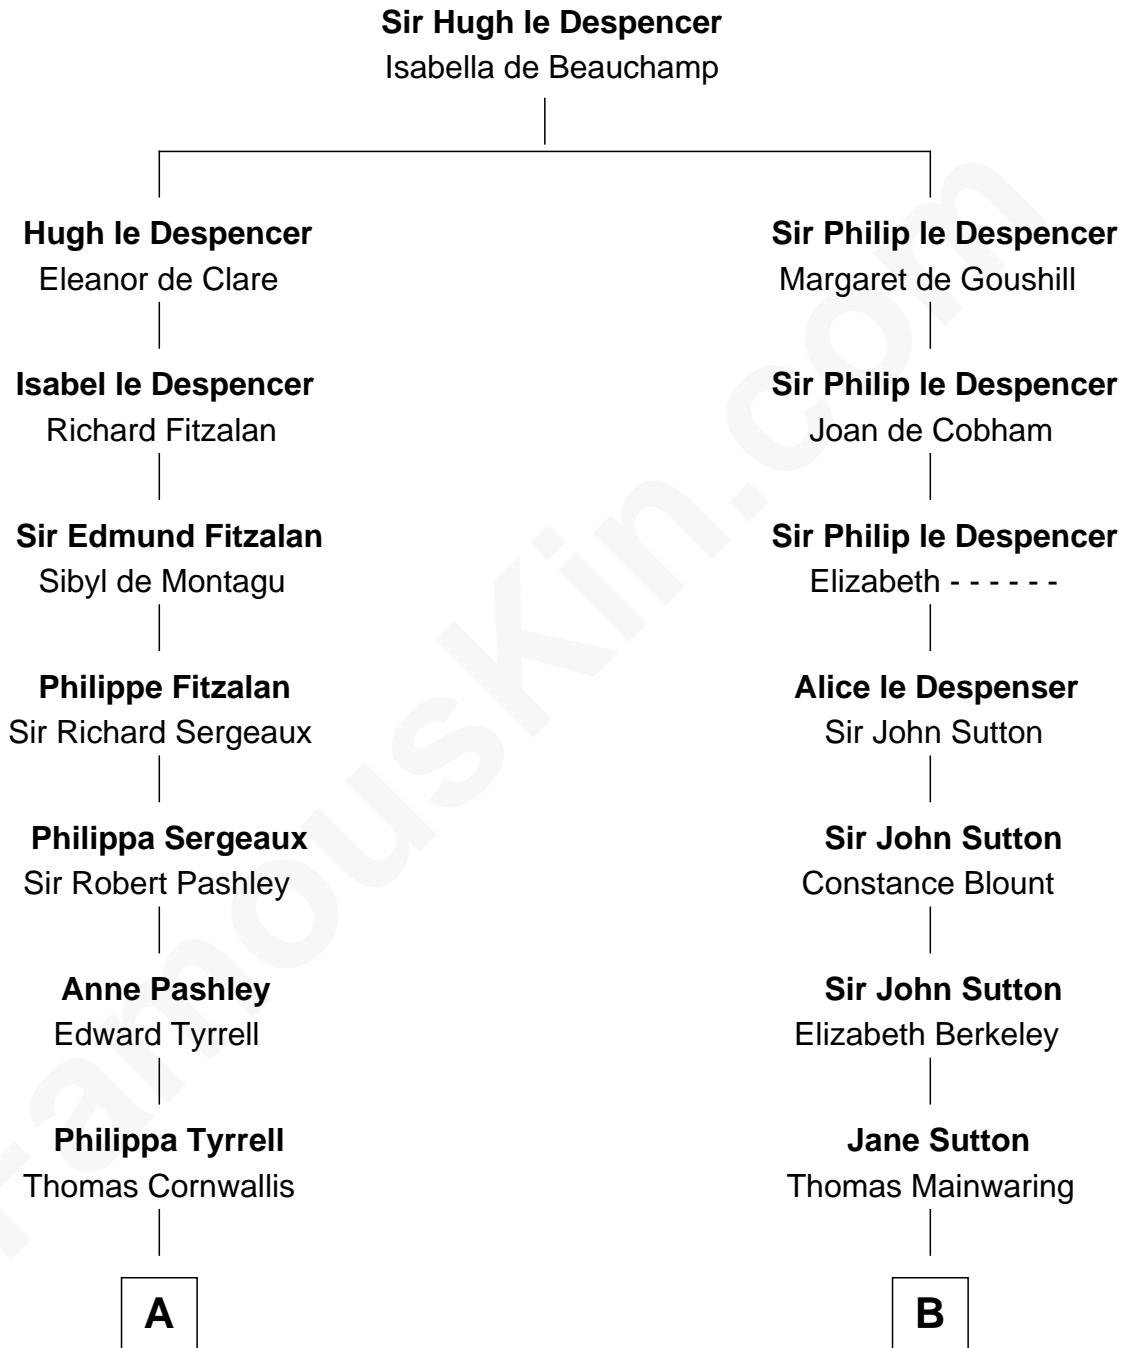

FamousKin.com
Relationship Chart of
Ellen Louise (Axson) Wilson
First Lady of President Woodrow Wilson

20th cousin of
Henry Sturgis Morgan
Co-Founder of Morgan Stanley

C

Isaac FitzRandolph
Eleanor Hunter

Rebecca Longstreet FitzRandolph
Rev. Isaac Stockton Keith Axson

Rev. Samuel Edward Axson
Margaret Jane Hoyt

Ellen Louise (Axson) Wilson
First Lady of Woodrow Wilson

D

Charles F. Tracy
Louisa Kirkland

Frances Louisa Tracy
John Pierpont Morgan