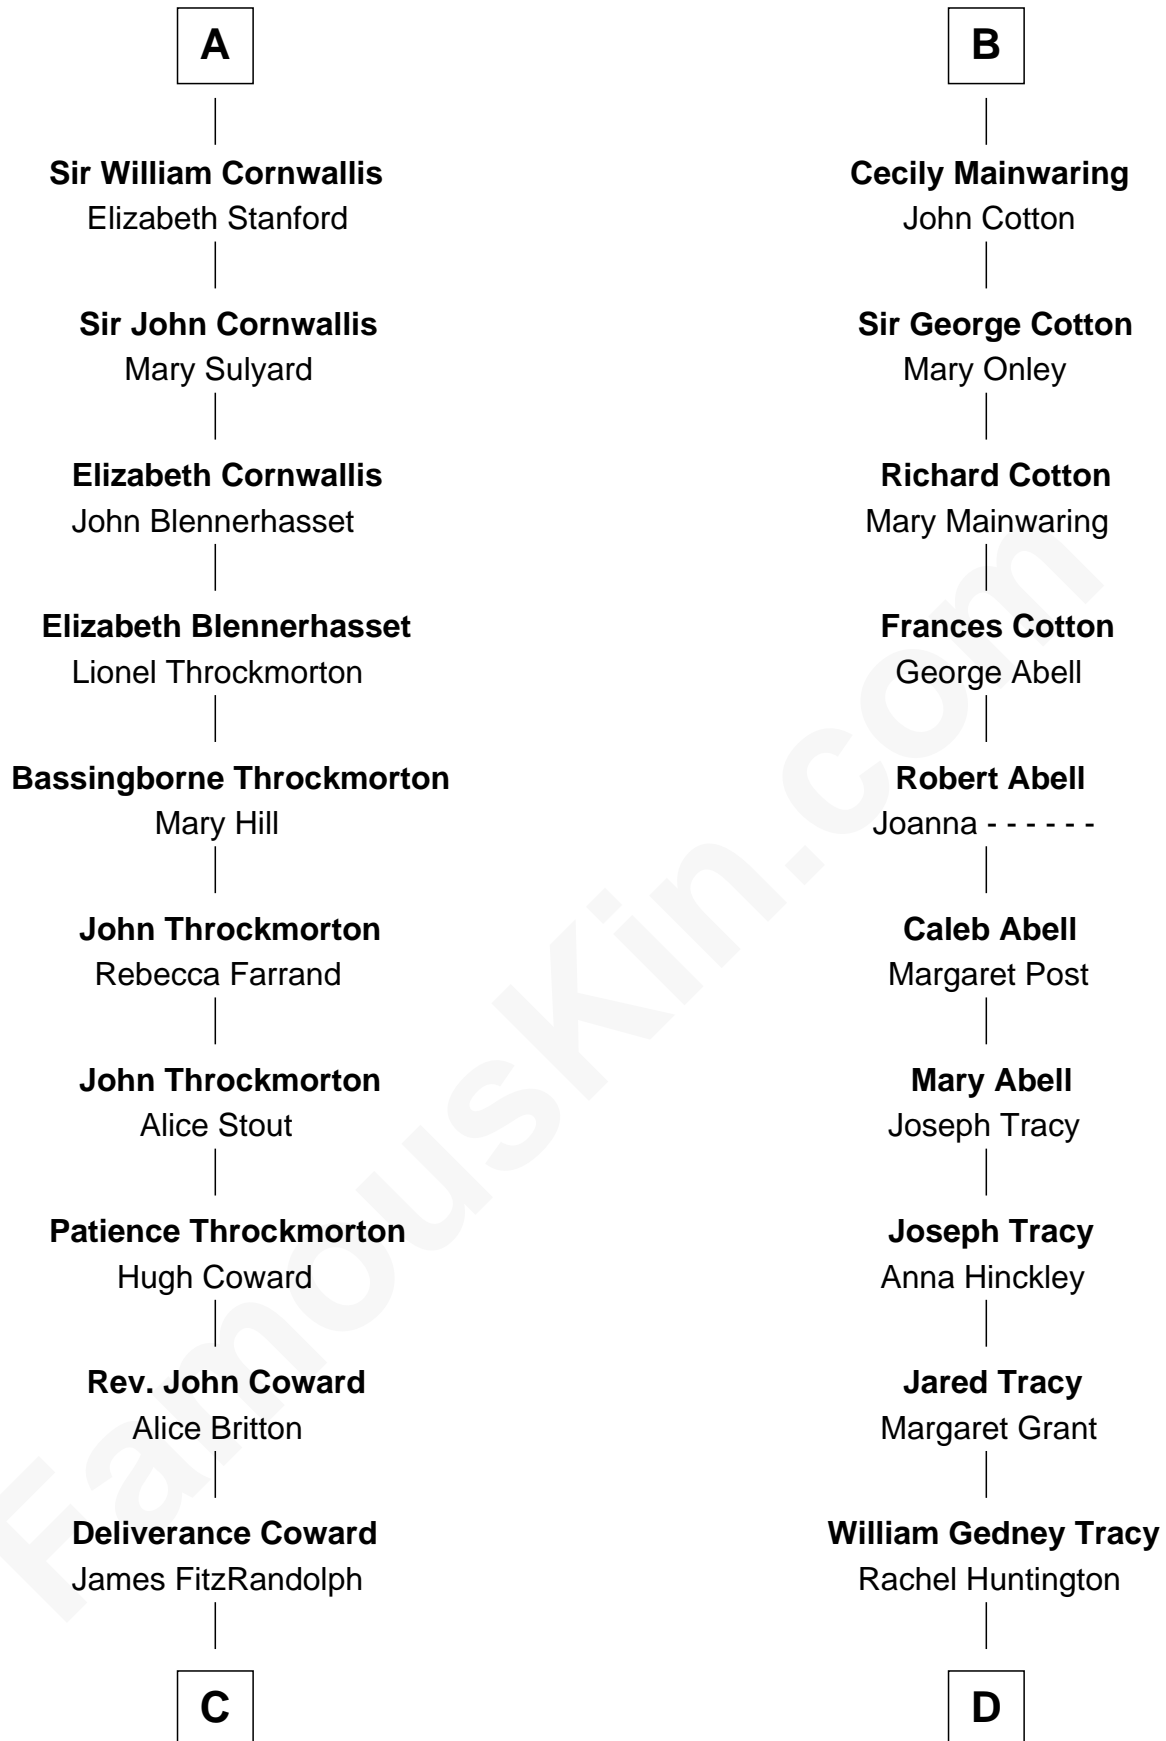

FamousKin.com
Relationship Chart of
Ellen Louise (Axson) Wilson
First Lady of President Woodrow Wilson

20th cousin of
Henry Sturgis Morgan
Co-Founder of Morgan Stanley

C

Isaac FitzRandolph
Eleanor Hunter

Rebecca Longstreet FitzRandolph
Rev. Isaac Stockton Keith Axson

Rev. Samuel Edward Axson
Margaret Jane Hoyt

Ellen Louise (Axson) Wilson
First Lady of Woodrow Wilson

D

Charles F. Tracy
Louisa Kirkland

Frances Louisa Tracy
John Pierpont Morgan