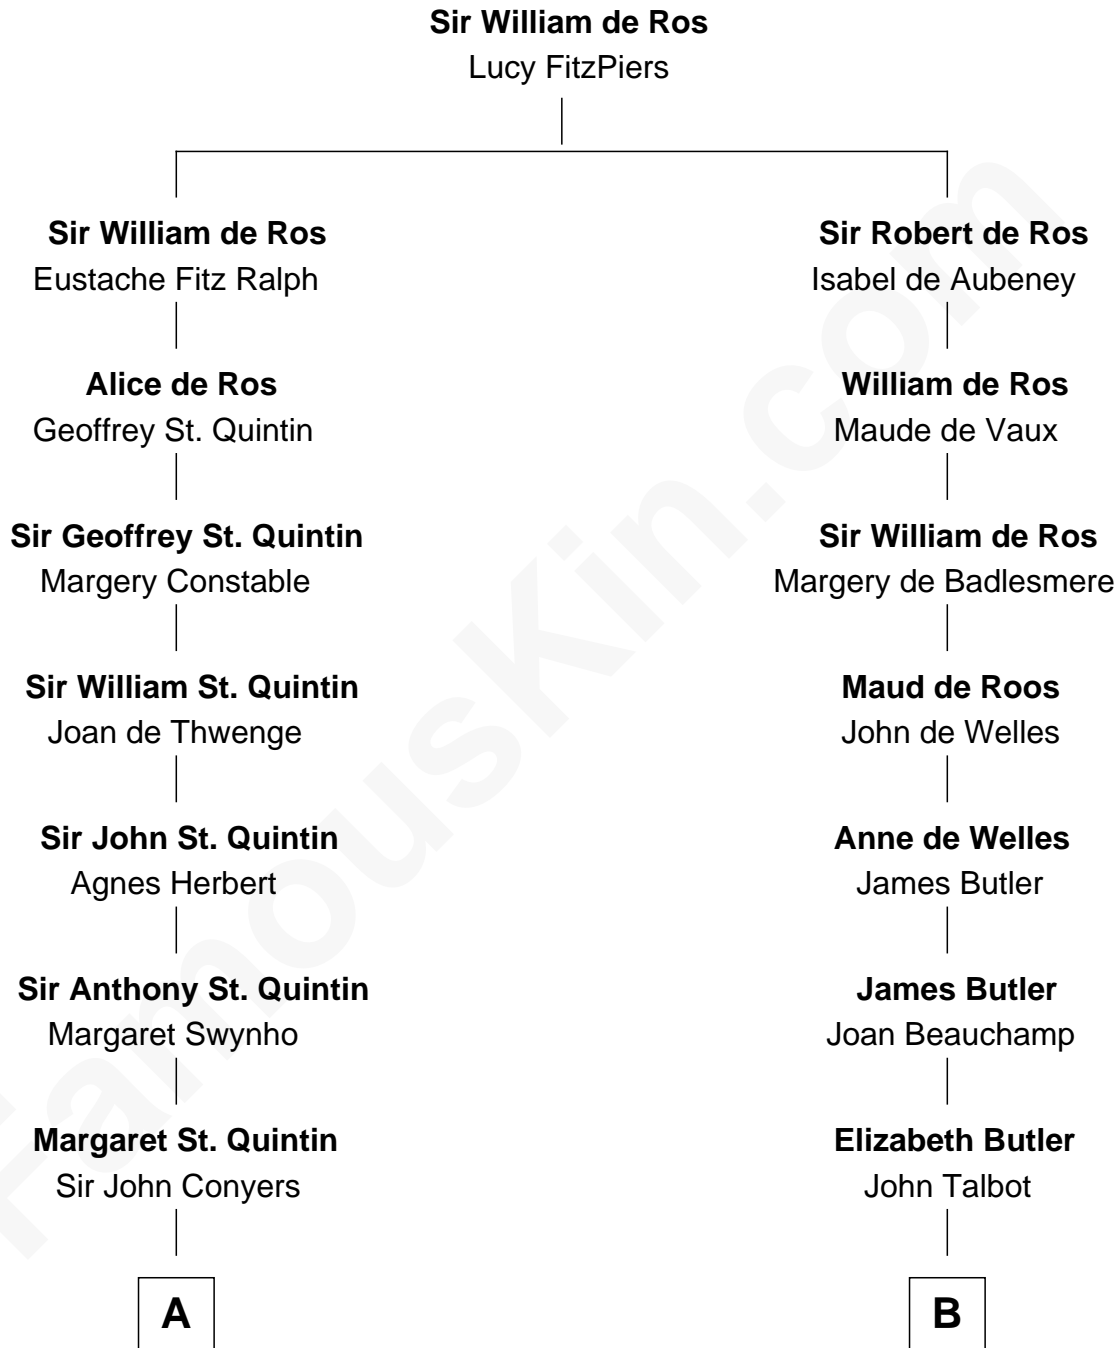

FamousKin.com
Relationship Chart of
Ellen Louise (Axson) Wilson
First Lady of President Woodrow Wilson

20th cousin 1 time removed of

J.P. Morgan, Jr.
American Banker and Philanthropist

C

Isaac FitzRandolph
Eleanor Hunter

Rebecca Longstreet FitzRandolph
Rev. Isaac Stockton Keith Axson

Rev. Samuel Edward Axson
Margaret Jane Hoyt

Ellen Louise (Axson) Wilson
First Lady of Woodrow Wilson

D

Jared Tracy
Margaret Grant

William Gedney Tracy
Rachel Huntington