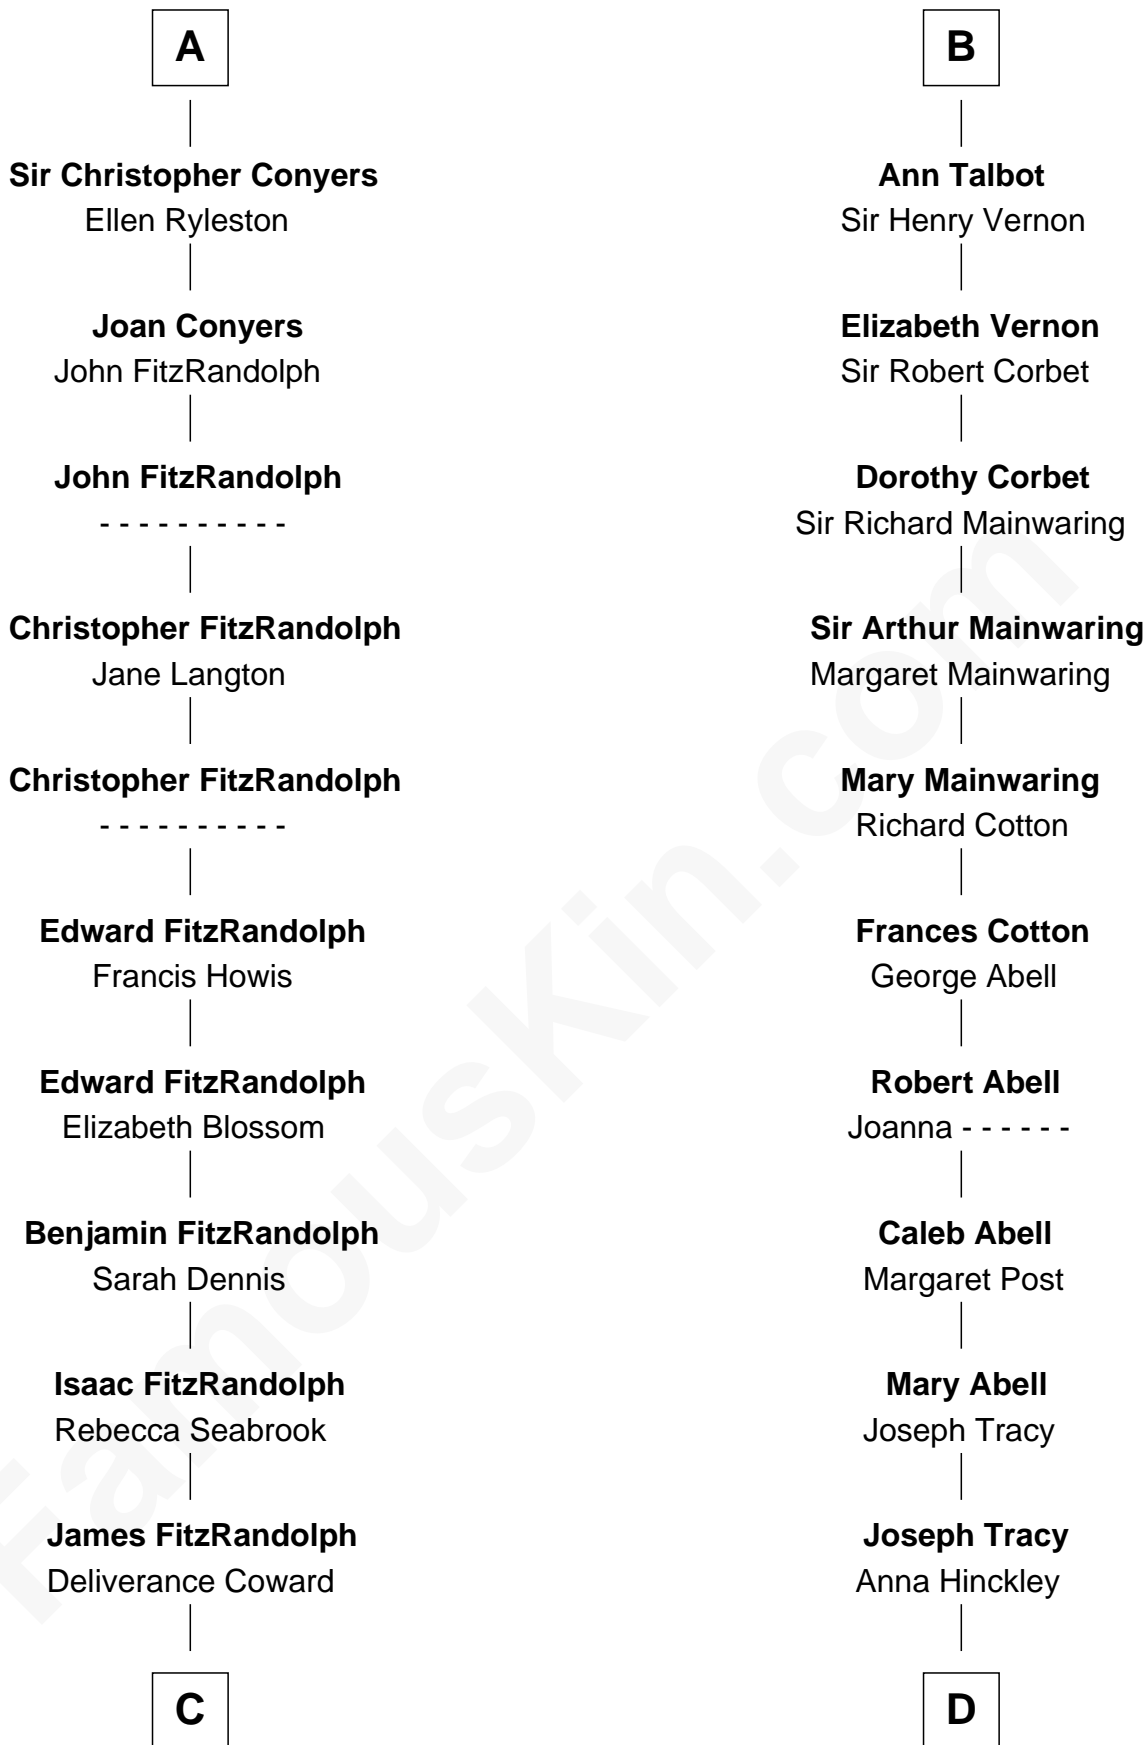

FamousKin.com
Relationship Chart of
Ellen Louise (Axson) Wilson
First Lady of President Woodrow Wilson

20th cousin 1 time removed of

J.P. Morgan, Jr.
American Banker and Philanthropist

C

Isaac FitzRandolph
Eleanor Hunter

Rebecca Longstreet FitzRandolph
Rev. Isaac Stockton Keith Axson

Rev. Samuel Edward Axson
Margaret Jane Hoyt

Ellen Louise (Axson) Wilson
First Lady of Woodrow Wilson

D

Jared Tracy
Margaret Grant

William Gedney Tracy
Rachel Huntington