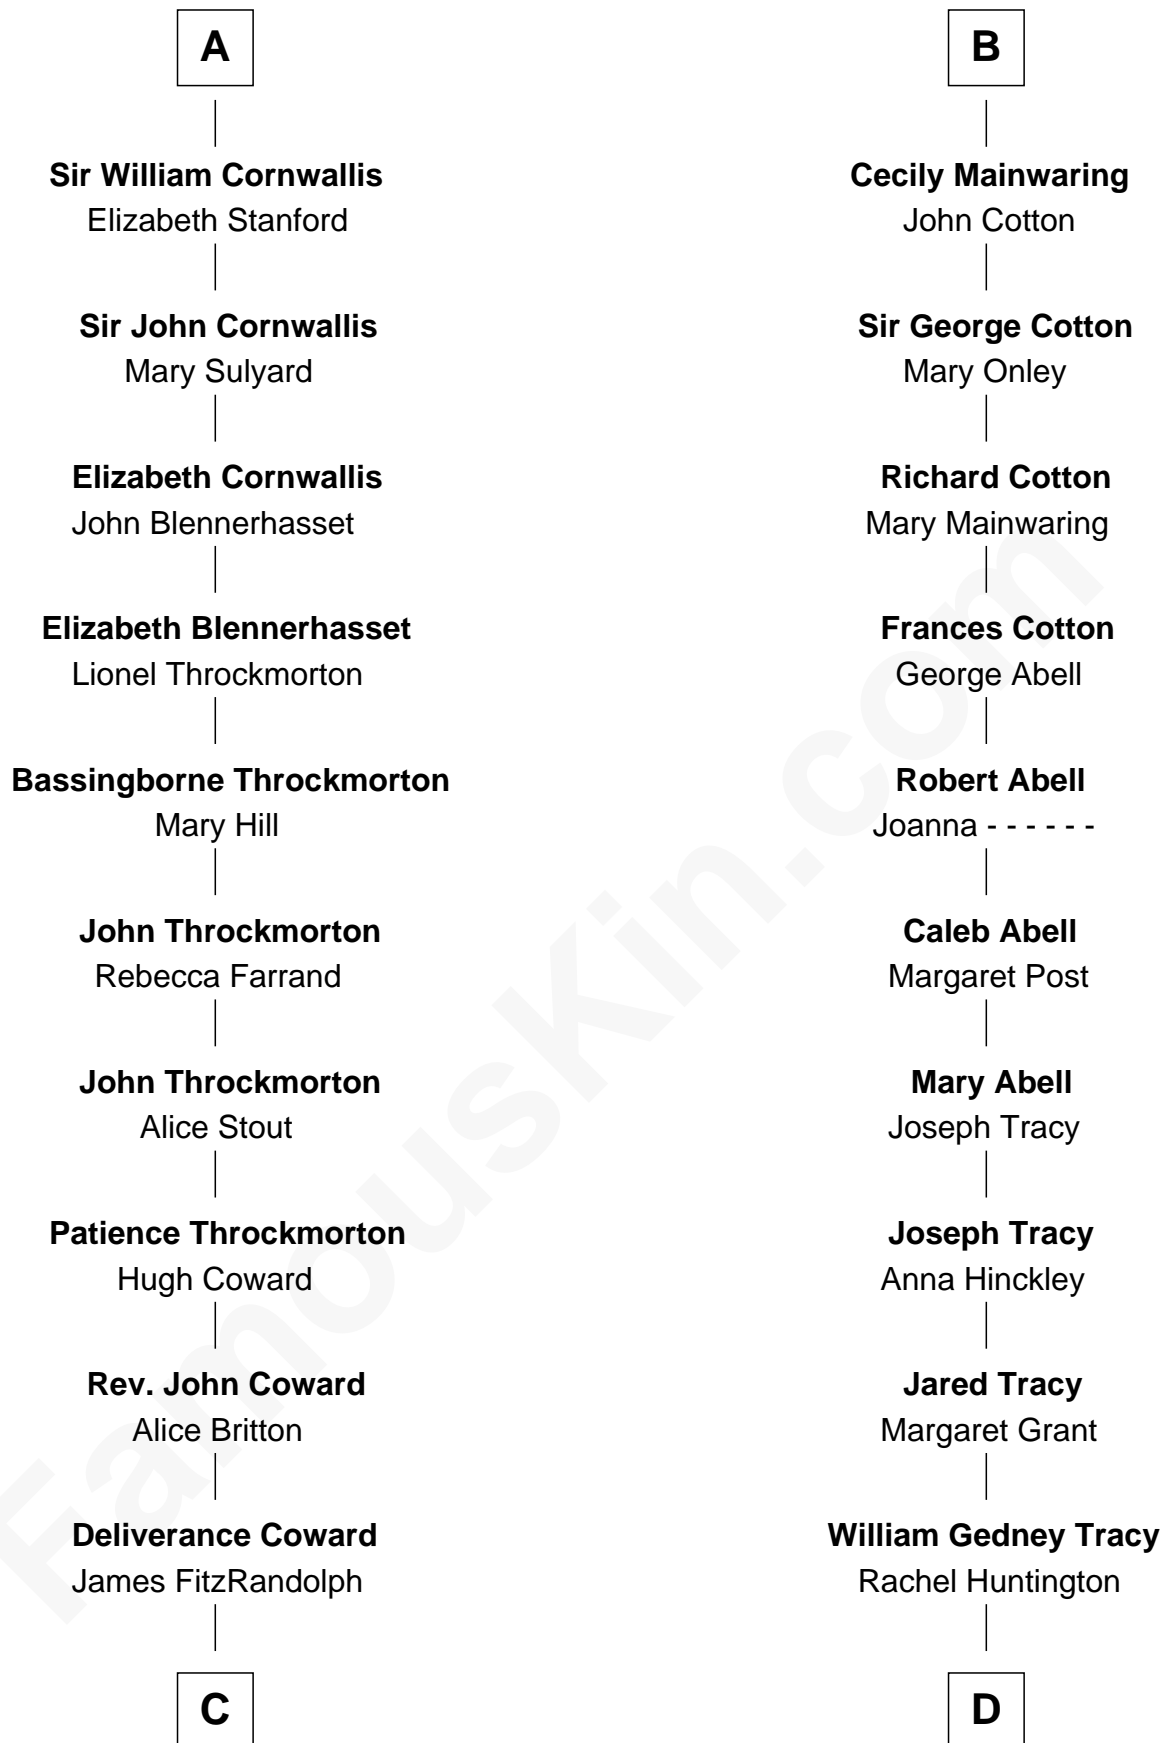

FamousKin.com
Relationship Chart of
Ellen Louise (Axson) Wilson
First Lady of President Woodrow Wilson

19th cousin 1 time removed of

J.P. Morgan, Jr.
American Banker and Philanthropist

C

Isaac FitzRandolph
Eleanor Hunter

Rebecca Longstreet FitzRandolph
Rev. Isaac Stockton Keith Axson

Rev. Samuel Edward Axson
Margaret Jane Hoyt

Ellen Louise (Axson) Wilson
First Lady of Woodrow Wilson

D

Charles F. Tracy
Louisa Kirkland

Frances Louisa Tracy
John Pierpont Morgan