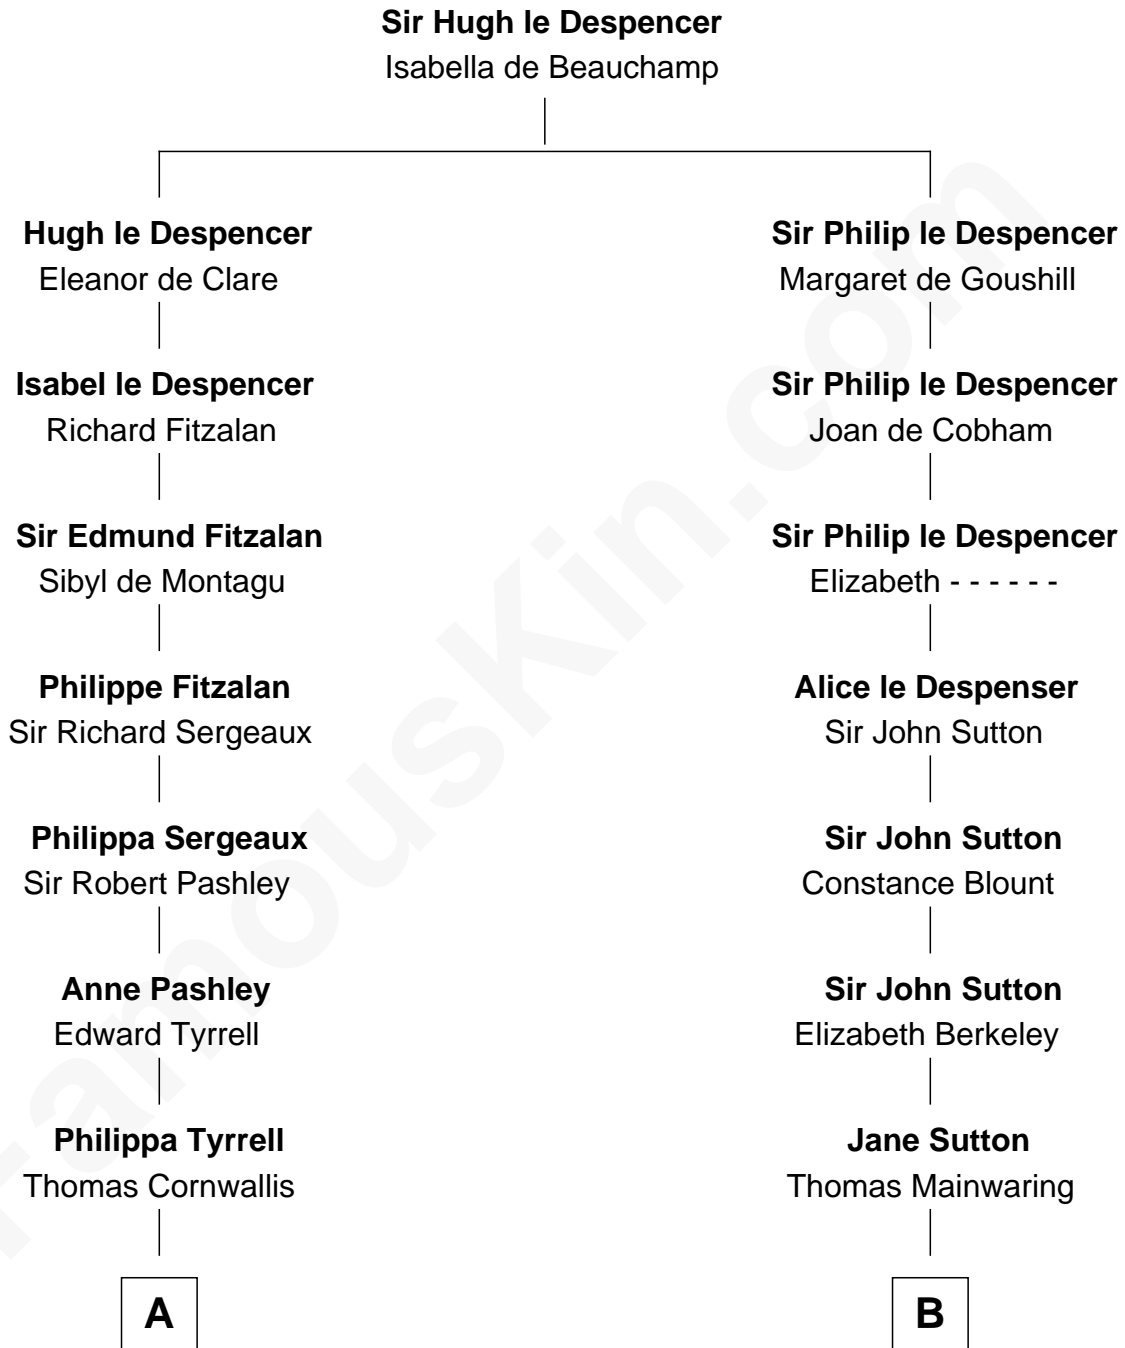

FamousKin.com
Relationship Chart of
Ellen Louise (Axson) Wilson
First Lady of President Woodrow Wilson

19th cousin 1 time removed of

J.P. Morgan, Jr.
American Banker and Philanthropist

C

Isaac FitzRandolph
Eleanor Hunter

Rebecca Longstreet FitzRandolph
Rev. Isaac Stockton Keith Axson

Rev. Samuel Edward Axson
Margaret Jane Hoyt

Ellen Louise (Axson) Wilson
First Lady of Woodrow Wilson

D

Charles F. Tracy
Louisa Kirkland

Frances Louisa Tracy
John Pierpont Morgan